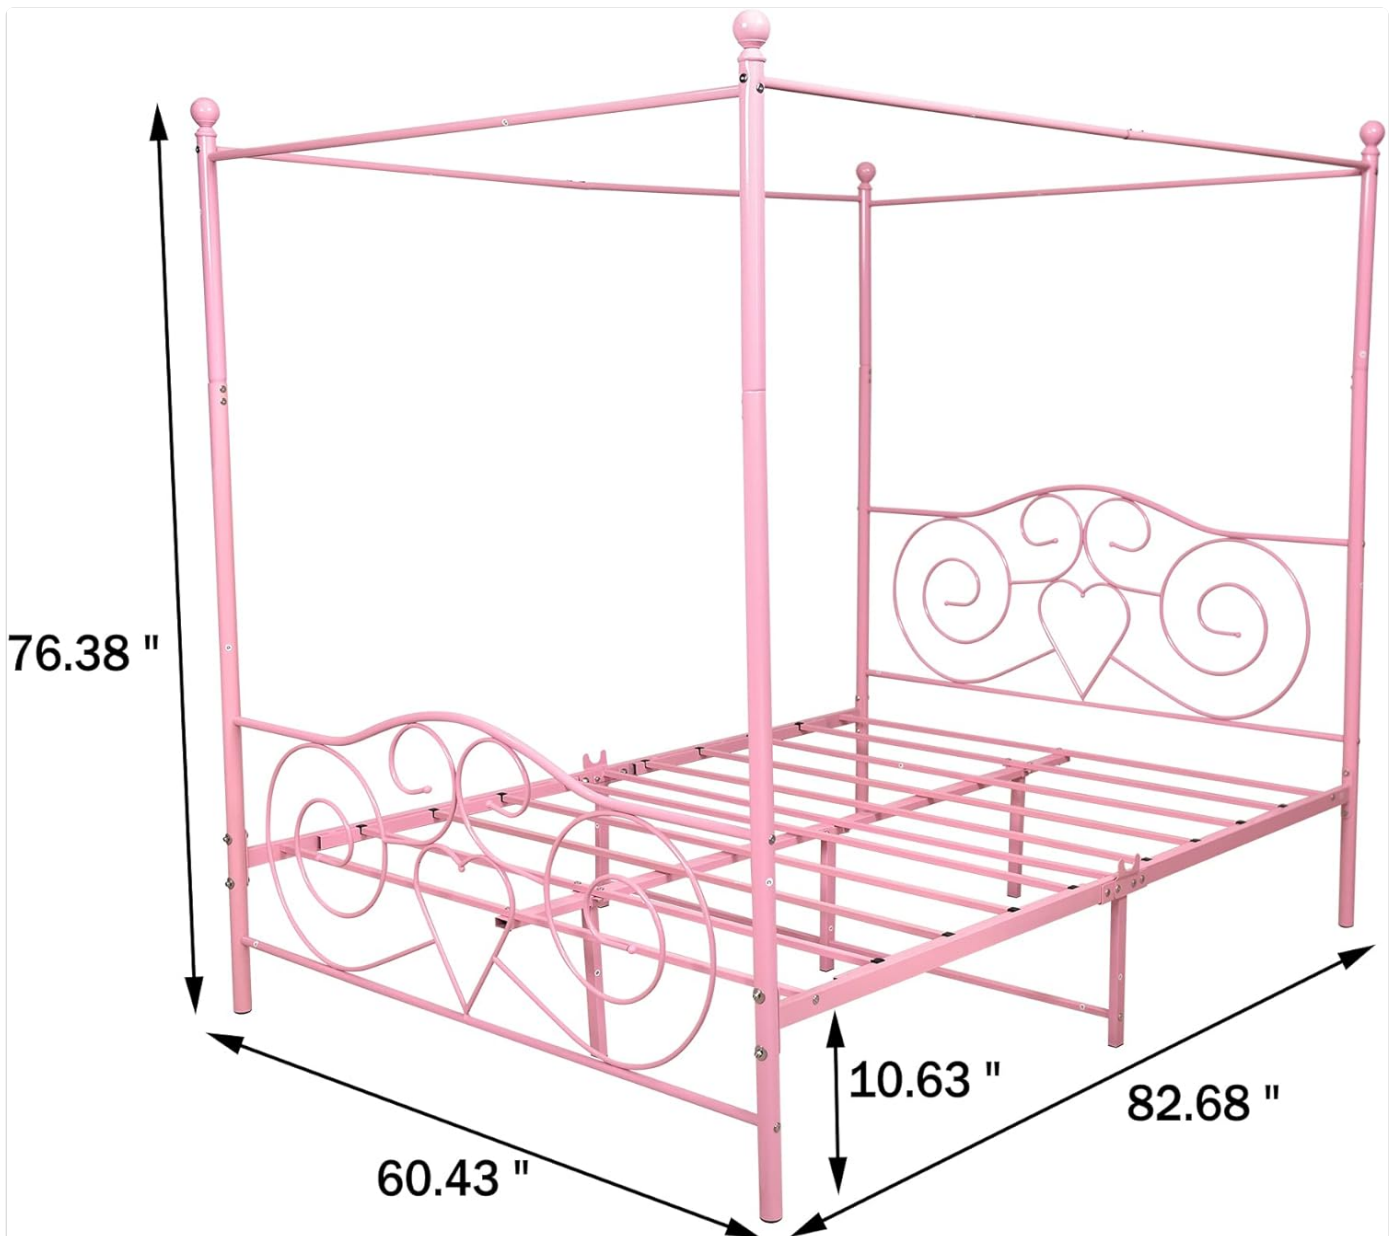

#### 3.2 Assembly Steps

1. Unpack all components and verify against the parts list in the included Assembly Instruction Manual.

2. Follow the step-by-step instructions provided in the manual to connect the headboard, footboard, and side rails.
3. Securely attach all steel slats to the frame. Ensure all screws are tightened using the provided Allen Key.
4. Verify that all connections are firm and stable before placing a mattress on the frame.

Figure 3.1: Key dimensions of the bed frame for assembly planning.

#### 4. OPERATING AND USAGE

This canopy bed frame is designed to support a Queen size mattress directly on its steel slats, eliminating the need for a box spring. The frame provides approximately 12.4 inches of under-bed clearance, offering convenient storage space.

## 7. SPECIFICATIONS

Attribute	Detail
Brand	Albearing
Model Number	748
UPC	650076990233
Size	Queen
Product Dimensions	83"L x 61"W x 76"H
Compatible Mattress Size	Queen (approx. 60"L x 80"W)
Color	Pink
Frame Material	Metal (Steel)
Box Spring Required	No
Under Bed Clearance	12.4 inches
Item Weight	59 pounds
Assembly Required	Yes
Maximum Weight Limit	600 pounds