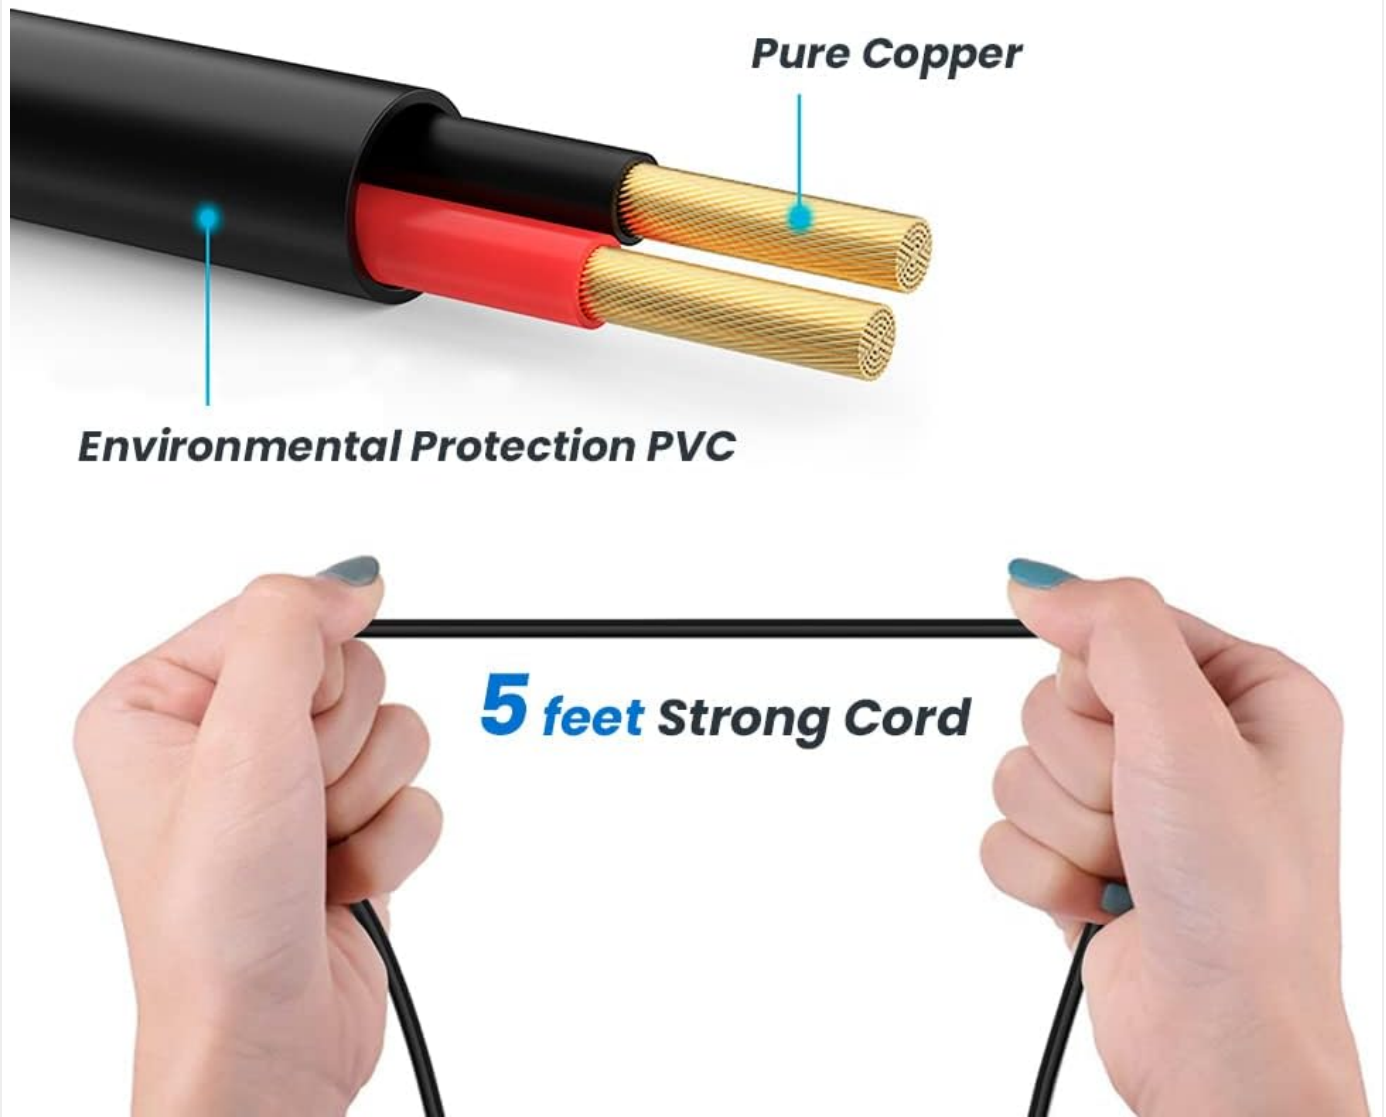

# High Quality Cord

Image: A cross-section view of the charger cord, showing its pure copper wires and Environmental Protection PVC insulation, emphasizing its high-quality construction and 5-foot length.