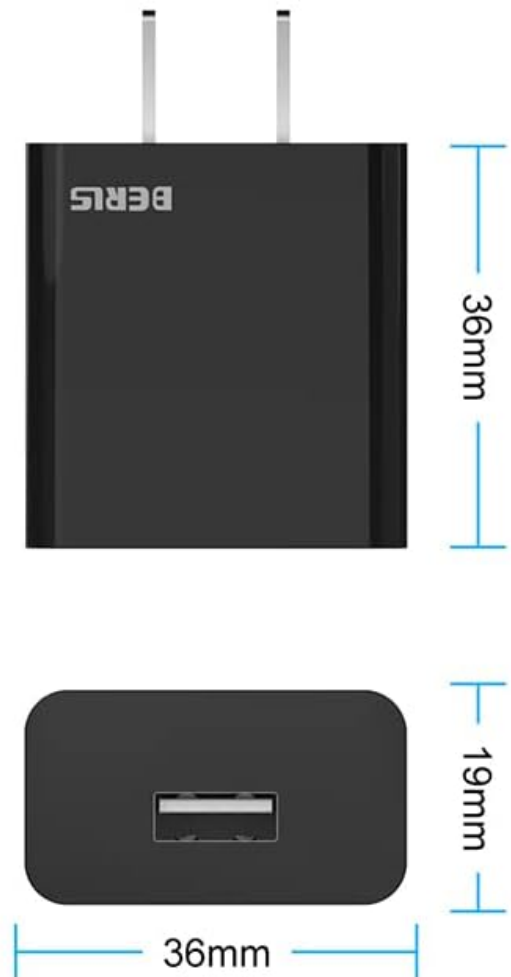

# SMALL SIZE &

# RELIABLE QUALITY

Image: A visual comparison of the USB adapter's small size (36mm x 36mm x 19mm) next to a credit card, highlighting its portability and compact design.