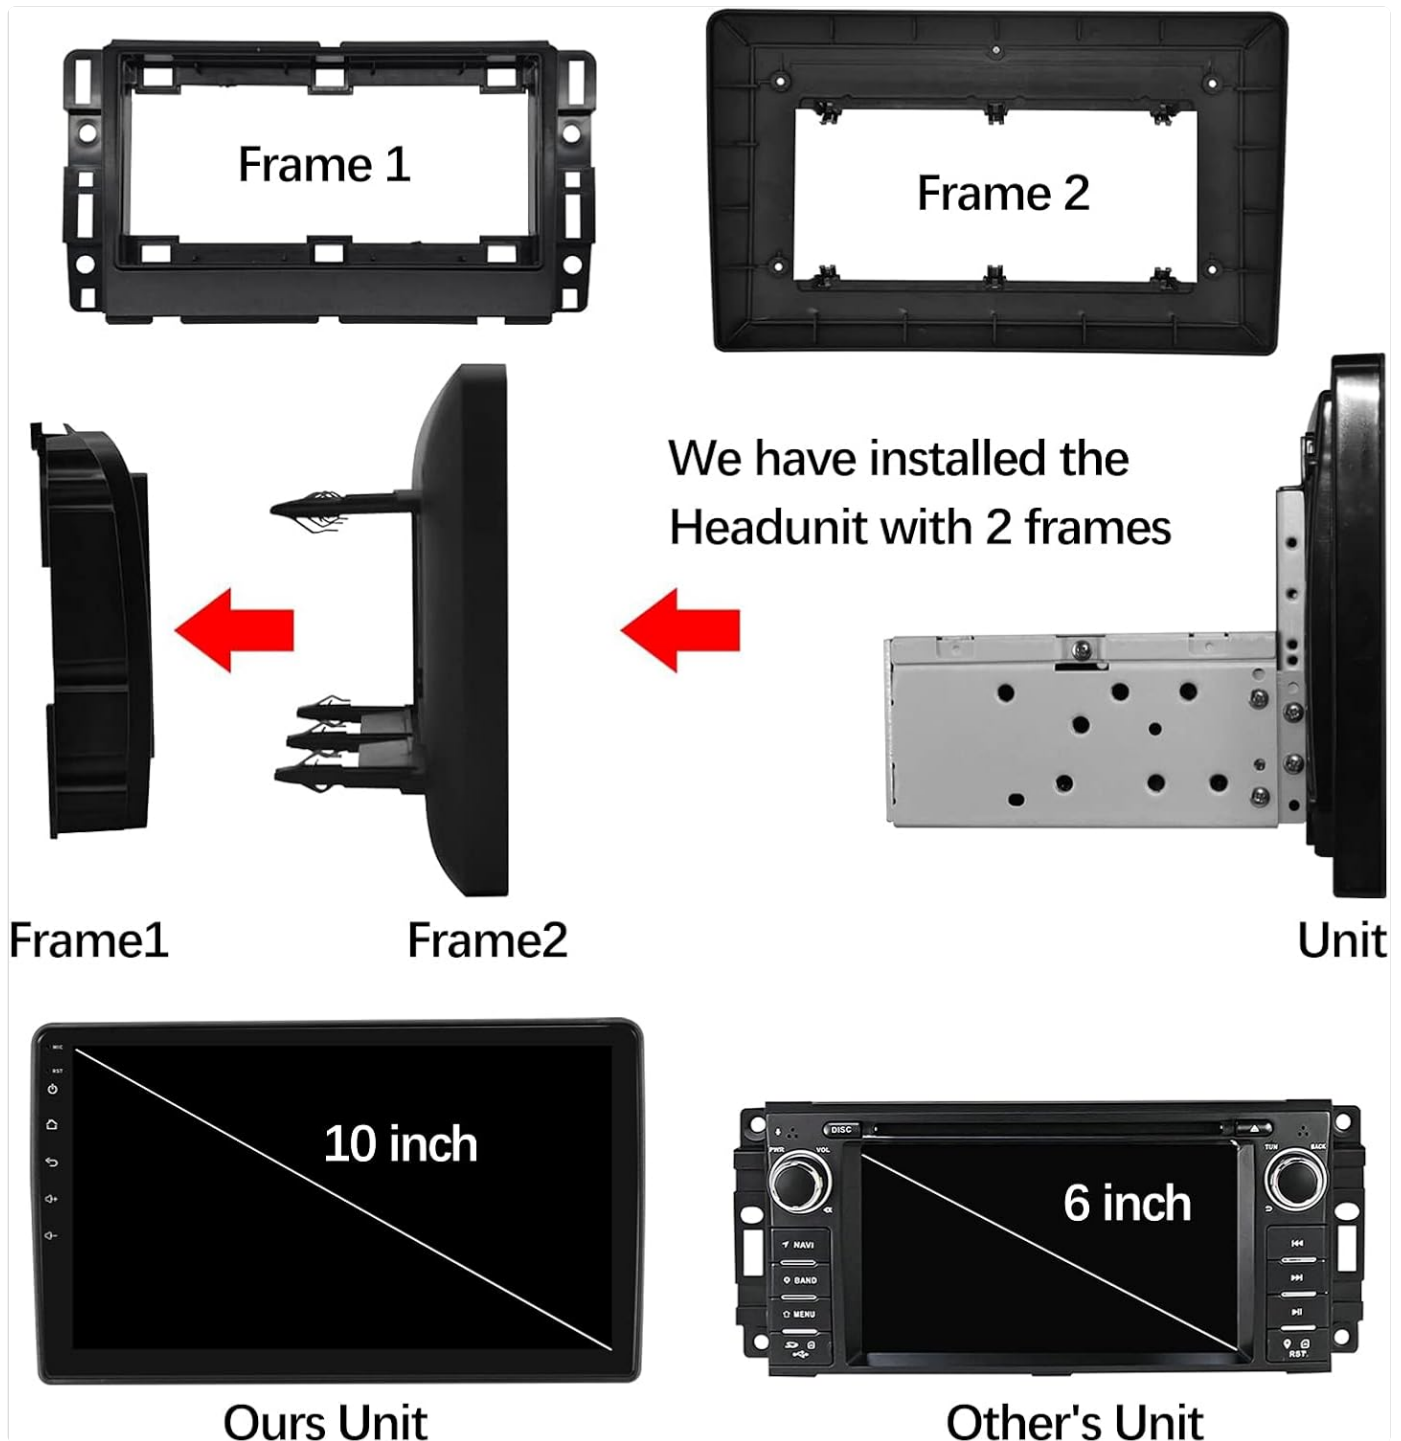

Image: All components included in the product package, laid out for identification.

3.2. Installation Overview

The installation process involves removing your existing car stereo and integrating the new Cidava unit. The package

includes specific frames to ensure a seamless fit into your vehicle's dashboard.

Image: Depiction of the two included installation frames and how they attach to the headunit.

For a visual comparison of the dashboard before and after installation, refer to the image below:

Before and after

Image: Side-by-side comparison showing a car dashboard with the original stereo and then with the new 10-inch Cidava unit installed. It is recommended to consult a professional for installation if you are unfamiliar with car audio system wiring and dashboard disassembly.

4. OPERATING INSTRUCTIONS

4.1. Basic Operation

The unit features a 10-inch HD IPS touchscreen with a resolution of 1280x720, providing clear visuals and responsive touch control. The Android 10.0 operating system allows for intuitive navigation through menus and applications.