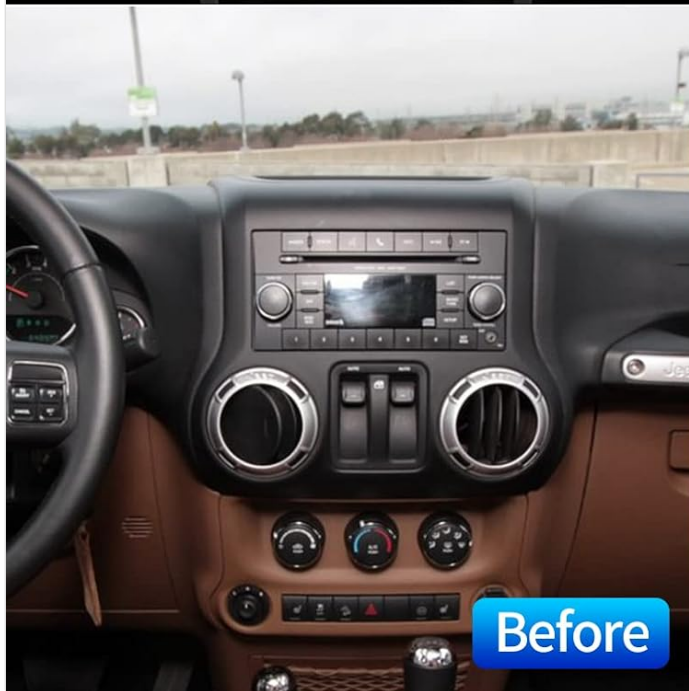

includes specific frames to ensure a seamless fit into your vehicle's dashboard.

Image: Depiction of the two included installation frames and how they attach to the headunit.

For a visual comparison of the dashboard before and after installation, refer to the image below:

Before and after

Image: Side-by-side comparison showing a car dashboard with the original stereo and then with the new 10-inch Cidava unit installed. It is recommended to consult a professional for installation if you are unfamiliar with car audio system wiring and dashboard disassembly.