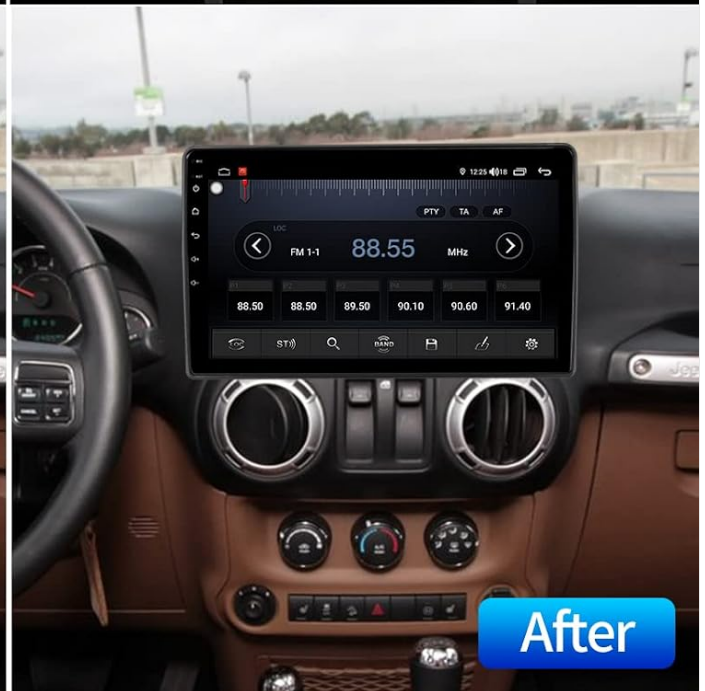

includes specific frames to ensure a seamless fit into your vehicle's dashboard.

Image: Depiction of the two included installation frames and how they attach to the headunit.

For a visual comparison of the dashboard before and after installation, refer to the image below:

Before and after

Image: Side-by-side comparison showing a car dashboard with the original stereo and then with the new 10-inch Cidava unit installed. It is recommended to consult a professional for installation if you are unfamiliar with car audio system wiring and dashboard disassembly.