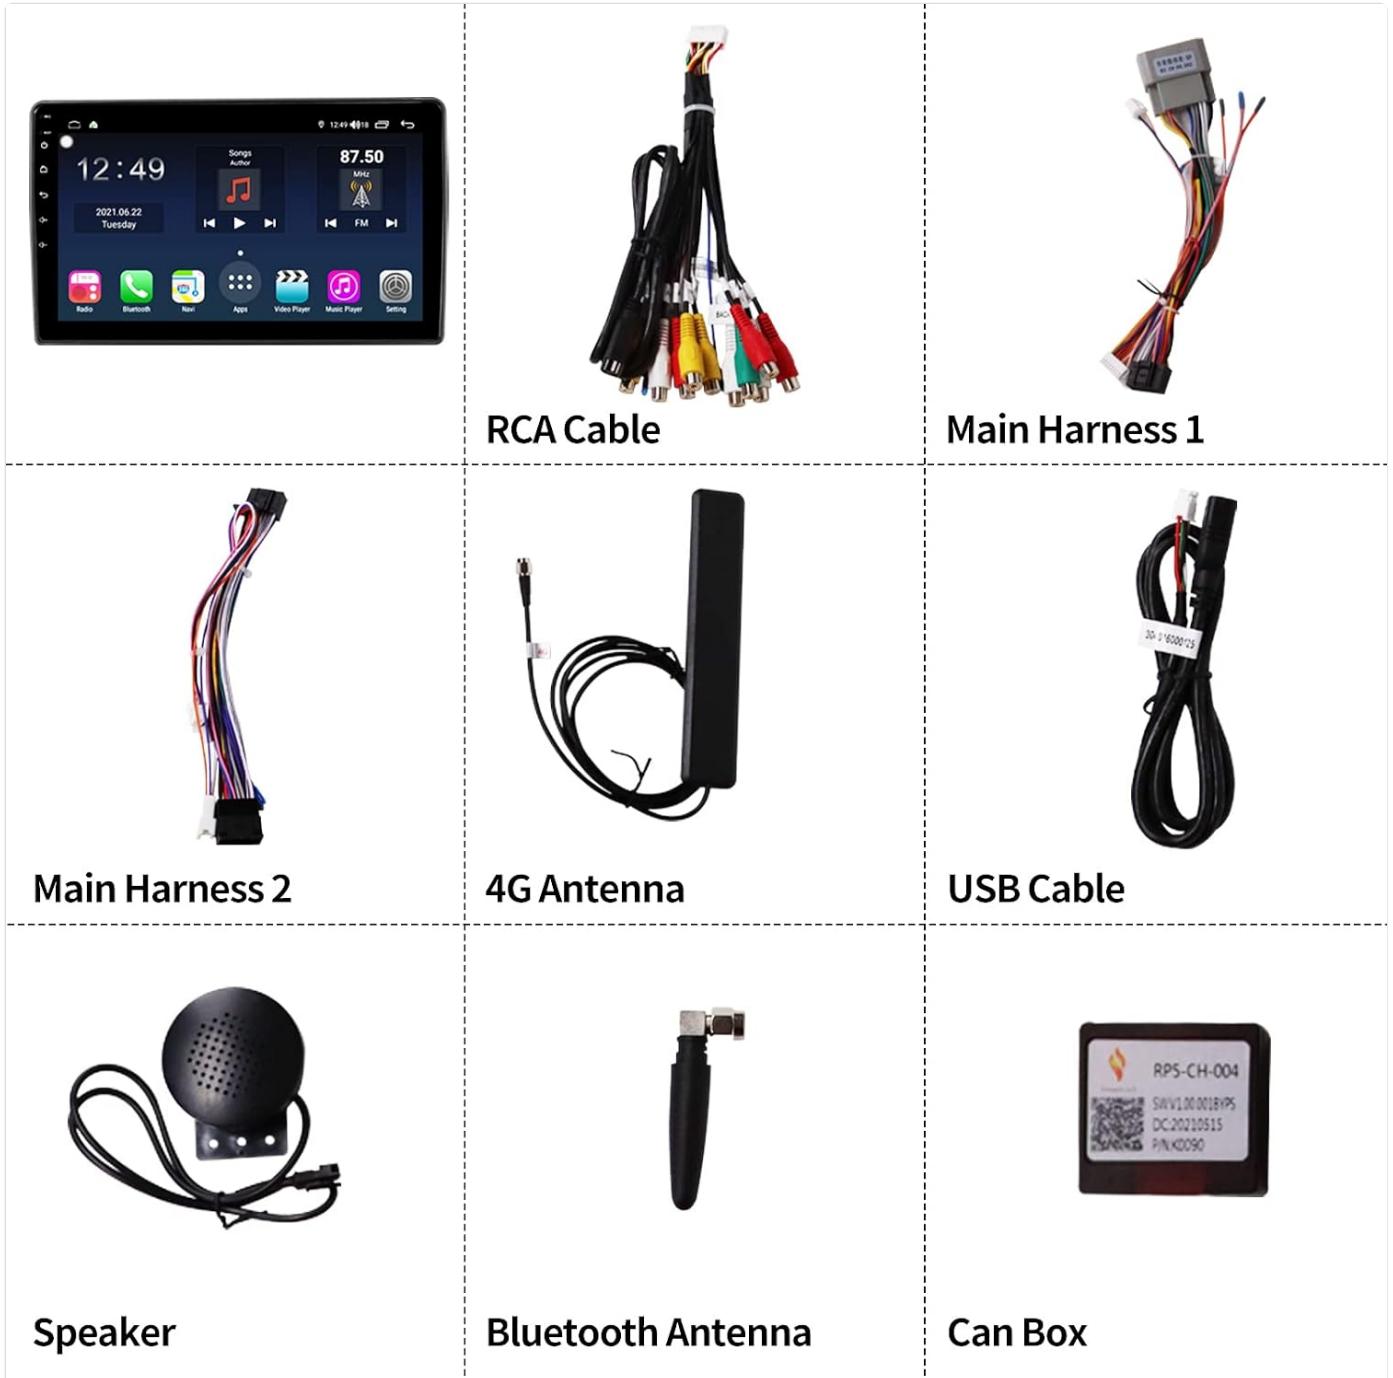

[Manuals.plus](#) /

> [Cidava](#) /

> Cidava Android Car Stereo User Manual

Cidava B09HKCWLWP

Cidava Android Car Stereo User Manual

Model: B09HKCWLWP

1. PRODUCT OVERVIEW

The Cidava Android Car Stereo is a multimedia player designed to enhance your in-car entertainment and navigation experience. Featuring a 10-inch HD touchscreen, it integrates seamlessly with Apple CarPlay and Android Auto, offering a smart and safe way to use your smartphone on the road. This unit runs on Android 10.0 OS with 4GB RAM and 64GB ROM, ensuring smooth operation and ample storage for applications and media.

3. SETUP AND INSTALLATION

3.1. Package Contents

Before beginning installation, ensure all components are present in the package:

- Cidava Android Car Stereo Headunit
- RCA Cable
- Main Harness 1
- Main Harness 2
- 4G Antenna
- USB Cable
- Speaker
- Bluetooth Antenna
- Can Box

Image: All components included in the product package, laid out for identification.

3.2. Installation Overview

The installation process involves removing your existing car stereo and integrating the new Cidava unit. The package

includes specific frames to ensure a seamless fit into your vehicle's dashboard.

Image: Depiction of the two included installation frames and how they attach to the headunit.

For a visual comparison of the dashboard before and after installation, refer to the image below: