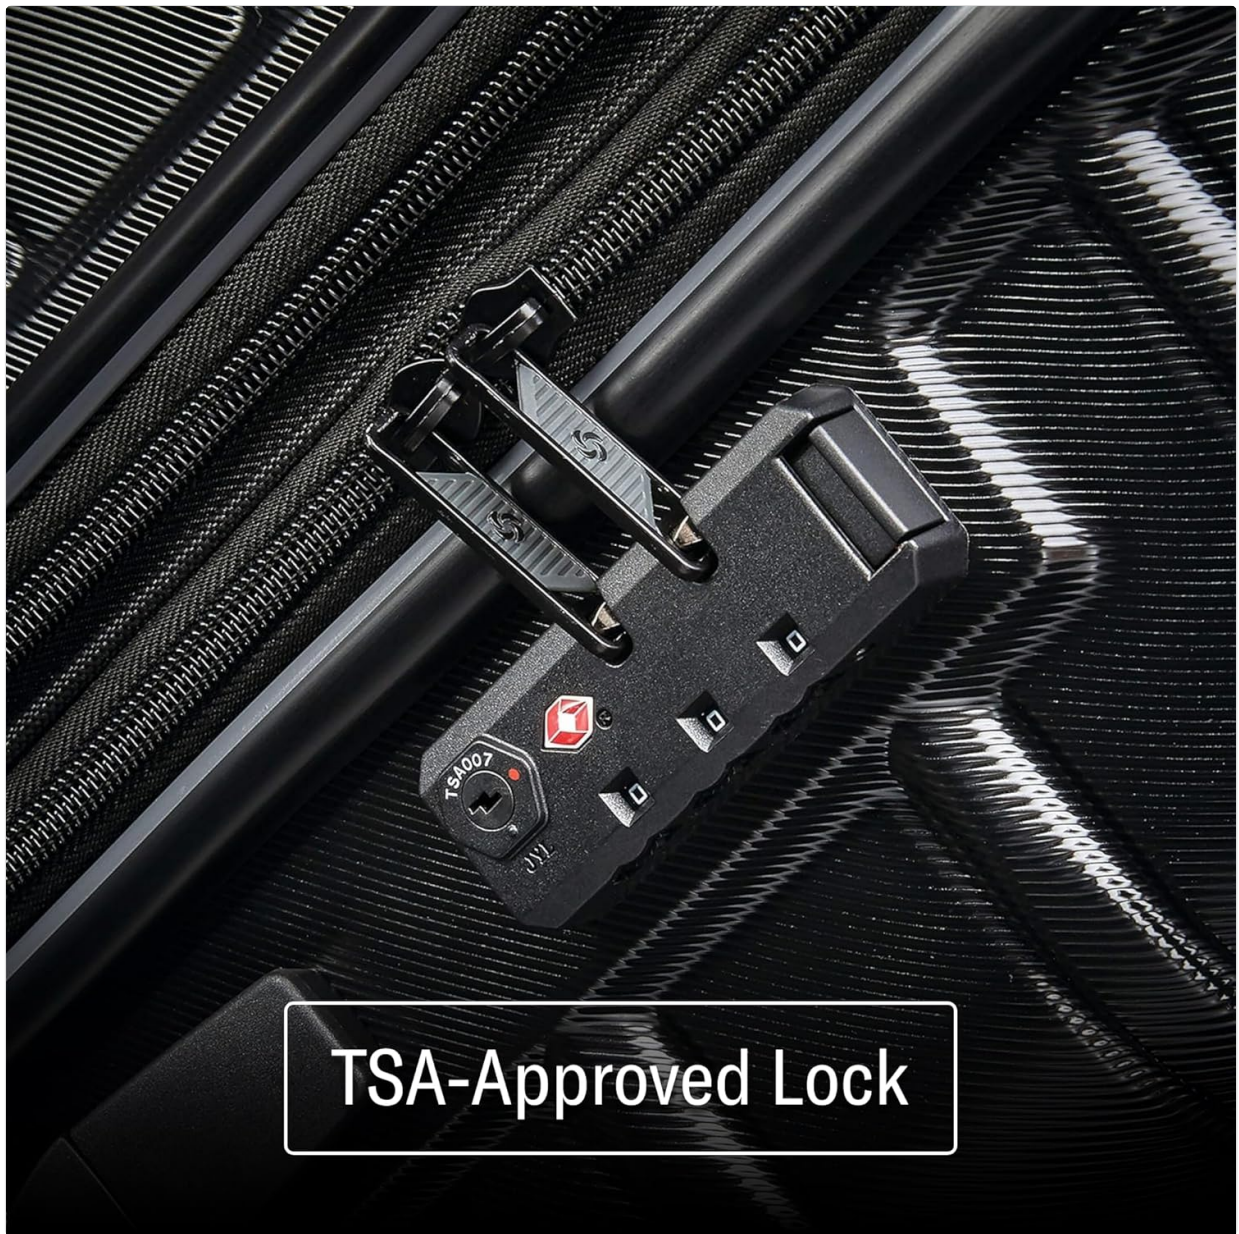

KEY FEATURES

- **2-Piece Set:** Includes a Global Carry-On (meets domestic and international carry-on size restrictions) and a Medium Checked Spinner Suitcase (ideal for longer trips).
- **Effortless Travel:** Equipped with four oversized, multidirectional spinner wheels for smooth gliding in all directions.
- **Power Up On The Go:** The 20-inch carry-on luggage features a built-in charging system compatible with your portable batteries (battery not included). *Note: TSA Lock NOT Included on Carry-On Size.*
- **Durable Construction:** Made with lightweight 100% polycarbonate and scratch-resistant textures.
- **Integrated TSA Lock:** The medium checked bag includes an integrated TSA combination lock for security.
- **Expandable Storage:** Design includes a zippered expansion feature for added packing capacity when needed.
- **Telescopic Handle:** Adjustable handle for comfortable maneuvering.

SETUP

Setting the TSA Combination Lock (Medium Checked Suitcase Only)

Your medium checked suitcase comes with an integrated TSA-approved combination lock. To set your personal combination:

1. Ensure the lock is set to its default combination (usually 0-0-0).
2. Locate the small reset button (often recessed and requires a pen or pointed object to press).
3. Press and hold the reset button until you hear a click or feel it depress.
4. Set your desired 3-digit combination by turning the dials.
5. Release the reset button. Your new combination is now set. Remember your combination as Samsonite does not retain personal codes.

TSA-Approved Lock

Image: A detailed view of the integrated TSA-Approved Combination Lock on the Samsonite Omni 2 Hardside luggage, showing the dials and the TSA007 keyhole.

Adjusting the Telescopic Handle

To extend or retract the telescopic handle, press the button located on the top of the handle and pull or push the handle to your desired height. Release the button to lock it in place. The handle offers multiple height settings for user comfort.