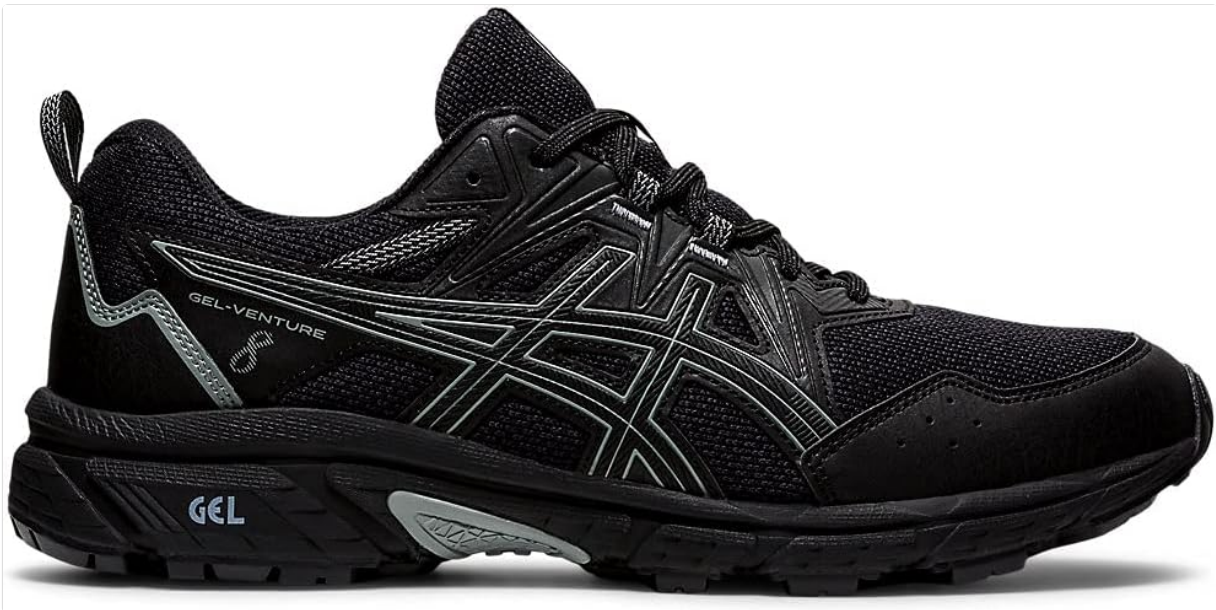

## 1. INTRODUCTION AND OVERVIEW

The ASICS GEL-VENTURE 8 running shoe is engineered for diverse outdoor activities, making it suitable for trail running, light hiking, or urban exploration. This model features an updated, more accommodating forefoot fit and reduced overlays to enhance durability without compromising comfort. The outsole has been improved with re-engineered lugs under the heel for superior traction. These enhancements make the GEL-VENTURE 8 a reliable choice for your adventures.

## 2. KEY FEATURES AND DESIGN

The GEL-VENTURE 8 incorporates several design elements for performance and comfort:

- **GEL Technology Cushioning:** Strategically placed GEL units provide excellent shock absorption during impact.
- **Durable Upper Construction:** The upper is designed to withstand various outdoor conditions while maintaining breathability.
- **Re-engineered Outsole:** Features a robust traction pattern with improved lugs under the heel for enhanced grip on uneven surfaces.
- **Accommodating Forefoot Fit:** Updated design offers a more comfortable fit in the forefoot area.

## GEL-VENTURE 8

Shock Absorption

Durable Upper Construction

Excellent Traction

Image: Overview of ASICS GEL-VENTURE 8 features including shock absorption, durable upper, and excellent traction.

Image: Side profile of the ASICS GEL-VENTURE 8 running shoe, showcasing the design and sole structure.

Image: The outsole of the ASICS GEL-VENTURE 8, highlighting the re-engineered lugs for enhanced traction.