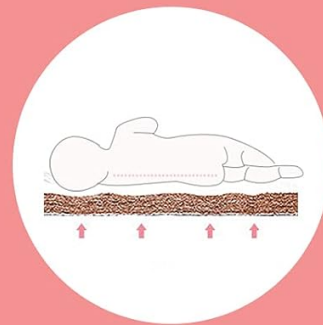

Figure 4: Bassinet in bedside mode, secured to an adult bed.

5.3 Storage Basket

The large storage basket located beneath the bassinet provides convenient space for baby essentials such as diapers, wipes, and burp cloths. This feature helps keep necessities within easy reach.

Figure 5: Detachable storage basket for baby essentials.

5.4 Mobility

The bassinet is equipped with built-in wheels on the support frame, allowing for easy movement between rooms. Simply lift one side slightly to engage the wheels and move the bassinet. The support frame also includes slip pads to prevent sliding when stationary.

5.5 Mattress and Spinal Support

The bassinet includes a comfortable sleeping mat with a 100% cotton mattress cover, designed to be skin-friendly. The support board within the mattress is a hollow board, providing firm support for the baby's spine. The design promotes a naturally curved spine when lying flat and a straight spine when sleeping sideways.

Bottom connecting pipe protect the baby's spine

Lying flat, the spine is naturally curved.

Sleeping sideways, the spine is straight.

Figure 6: Spinal protection features of the sleeping mat.

6. MAINTENANCE