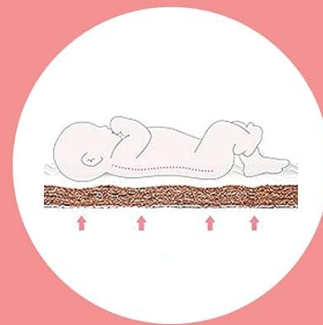

Figure 4: Bassinet in bedside mode, secured to an adult bed.

5.3 Storage Basket

The large storage basket located beneath the bassinet provides convenient space for baby essentials such as diapers, wipes, and burp cloths. This feature helps keep necessities within easy reach.

5.5 Mattress and Spinal Support

The bassinet includes a comfortable sleeping mat with a 100% cotton mattress cover, designed to be skin-friendly. The support board within the mattress is a hollow board, providing firm support for the baby's spine. The design promotes a naturally curved spine when lying flat and a straight spine when sleeping sideways.

Bottom connecting pipe protect the baby's spine

Lying flat, the spine is naturally curved.

Sleeping sideways, the spine is straight.

Figure 6: Spinal protection features of the sleeping mat.

6. MAINTENANCE