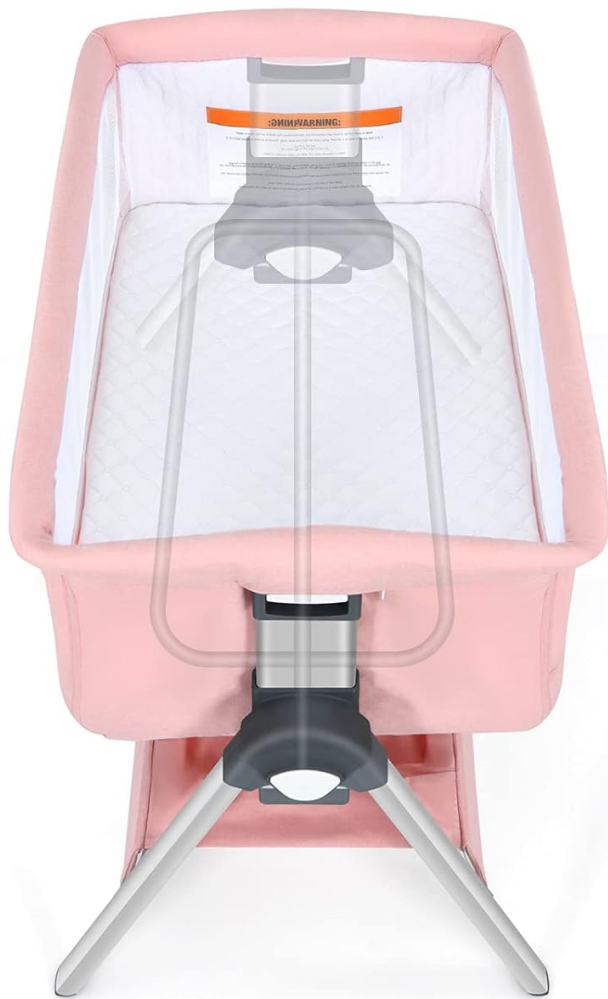

Figure 4: Bassinet in bedside mode, secured to an adult bed.

5.3 Storage Basket

The large storage basket located beneath the bassinet provides convenient space for baby essentials such as diapers, wipes, and burp cloths. This feature helps keep necessities within easy reach.

Figure 5: Detachable storage basket for baby essentials.

5.4 Mobility

The bassinet is equipped with built-in wheels on the support frame, allowing for easy movement between rooms. Simply lift one side slightly to engage the wheels and move the bassinet. The support frame also includes slip pads to prevent sliding when stationary.

5.5 Mattress and Spinal Support

The bassinet includes a comfortable sleeping mat with a 100% cotton mattress cover, designed to be skin-friendly. The support board within the mattress is a hollow board, providing firm support for the baby's spine. The design promotes a naturally curved spine when lying flat and a straight spine when sleeping sideways.

Bottom connecting pipe protect the baby's spine

Lying flat, the spine is naturally curved.

Sleeping sideways, the spine is straight.

Figure 6: Spinal protection features of the sleeping mat.

6. MAINTENANCE