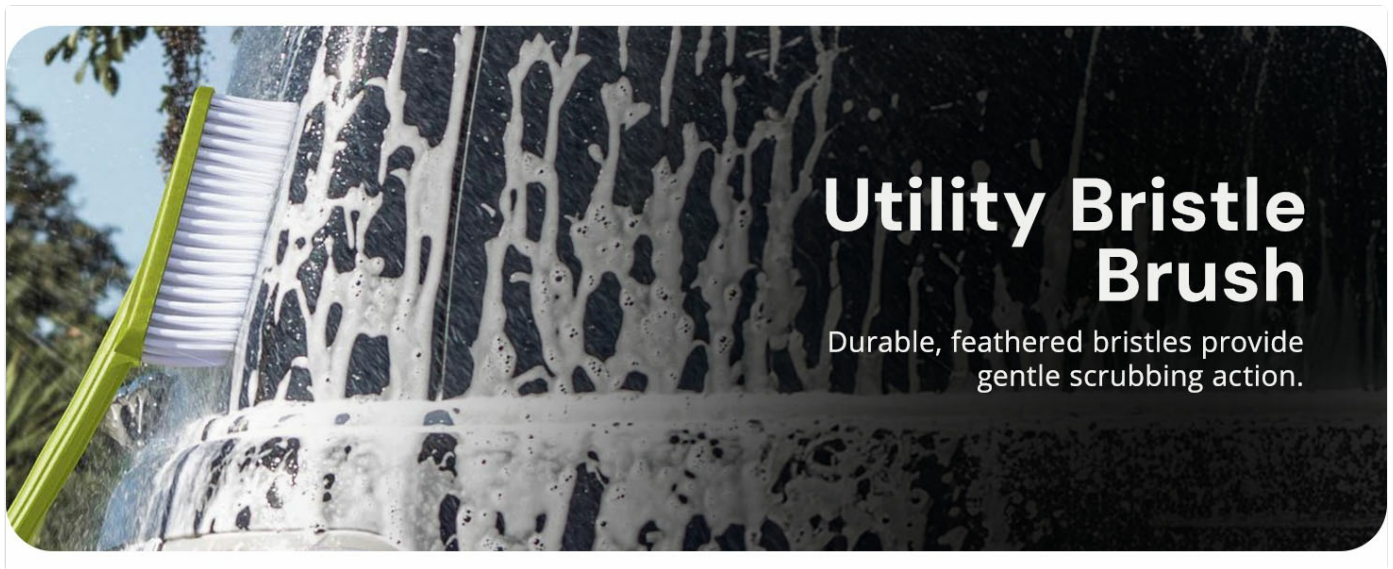

High-Speed Rotation

Provides powerful scrubbing action.

Image: Key features of the Auto Cleaning System, highlighting consistent pressure, deep cleaning, gentleness on paint, and high-speed rotation.

OPERATING INSTRUCTIONS

Utility Bristle Brush

This brush features durable, feathered bristles that provide a gentle scrubbing action. It is ideal for cleaning delicate surfaces such as car bodies, windows, and painted surfaces without causing scratches. Connect it to your pressure washer and apply water while gently scrubbing the surface.

Utility Bristle Brush

Durable, feathered bristles provide gentle scrubbing action.

Image: The Utility Bristle Brush being used to clean a vehicle, demonstrating its gentle scrubbing action.

Wheel + Rim Brush

Designed specifically for wheels and rims, this brush effectively removes tough road grime and brake dust from intricate areas. Attach it to your pressure washer and use the water flow combined with the brush's bristles to clean between spokes and around lug nuts.