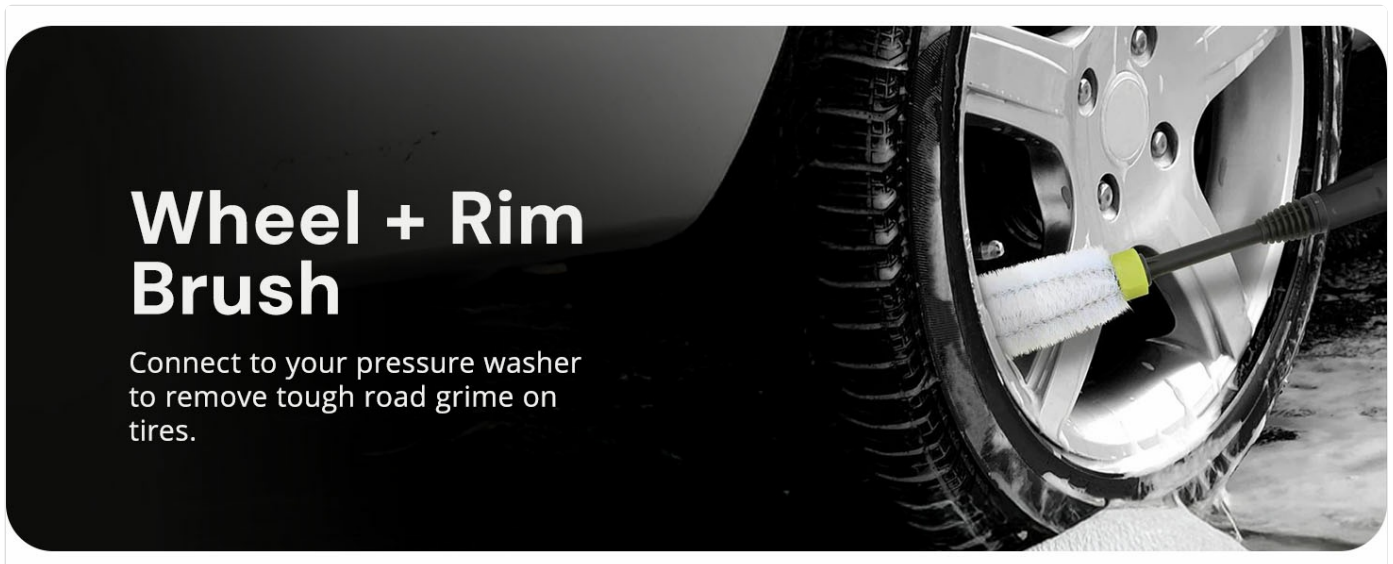

High-Speed Rotation

Provides powerful scrubbing action.

Image: Key features of the Auto Cleaning System, highlighting consistent pressure, deep cleaning, gentleness on paint, and high-speed rotation.

OPERATING INSTRUCTIONS

Utility Bristle Brush

This brush features durable, feathered bristles that provide a gentle scrubbing action. It is ideal for cleaning delicate surfaces such as car bodies, windows, and painted surfaces without causing scratches. Connect it to your pressure washer and apply water while gently scrubbing the surface.

Utility Bristle Brush

Durable, feathered bristles provide gentle scrubbing action.

Image: The Utility Bristle Brush being used to clean a vehicle, demonstrating its gentle scrubbing action.

Wheel + Rim Brush

Designed specifically for wheels and rims, this brush effectively removes tough road grime and brake dust from intricate areas. Attach it to your pressure washer and use the water flow combined with the brush's bristles to clean between spokes and around lug nuts.