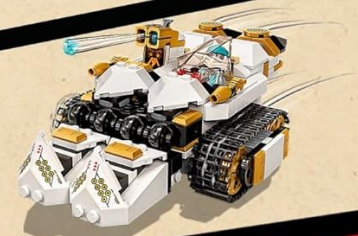

### Building the Individual Components:

Begin by assembling the four distinct vehicles. Each component is a fully functional toy on its own:

1. **The Jet:** Forms the upper body and wings of the Ultra Combo Mech.
2. **The Tank:** Becomes the lower body and legs.
3. **The Car:** Transforms into one of the mech's arms.
4. **The Smaller Mech:** Forms the other arm.

An illustration demonstrating the four separate vehicles that can be built from the set, each with unique features.

### Combining into the Ultra Combo Mech:

Once all four vehicles are built, follow the instructions to connect them. The design allows for seamless integration, transforming the individual units into the towering Ninja Ultra Combo Mech. Ensure all connection points are securely fastened for stability during play.

9+

1,104

**KIDS CAN LET THEIR IMAGINATIONS SOAR WITH THIS SET**

The fully assembled Ninja Ultra Combo Mech alongside its four constituent vehicles, highlighting the modular design.