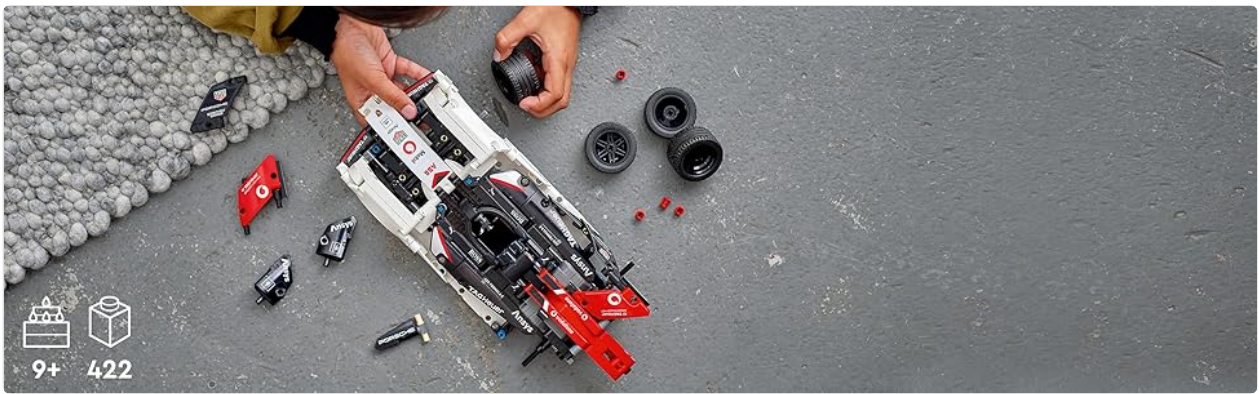

Image: Children engaged in the building process of the LEGO Technic Formula E Porsche 99X Electric Car.