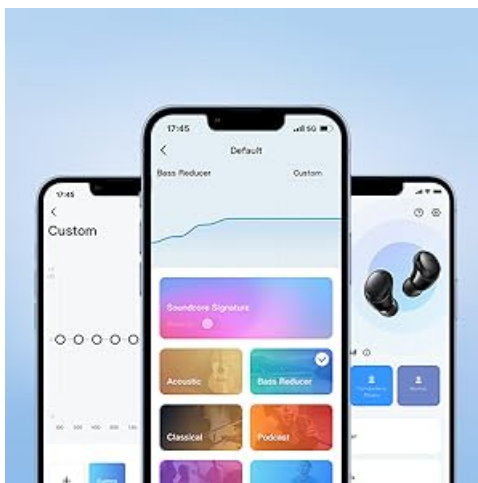

Image: Illustration showing the correct and incorrect way to wear the earbuds.

Bluetooth Pairing

The earbuds will automatically enter pairing mode when taken out of the case. Open your device's Bluetooth settings and select "Soundcore Life A3i" to connect.

Image: A smartphone screen showing successful Bluetooth connection to Soundcore Life A3i.

Soundcore App

Download the Soundcore app from your device's app store to customize your listening experience with 22 EQ settings and control various features.

Image: A smartphone displaying the Soundcore app with various EQ presets.

OPERATING INSTRUCTIONS

Controls

The earbuds feature physical buttons for control. Refer to the Quick Start Guide for detailed button functions for playback, calls, and mode switching.