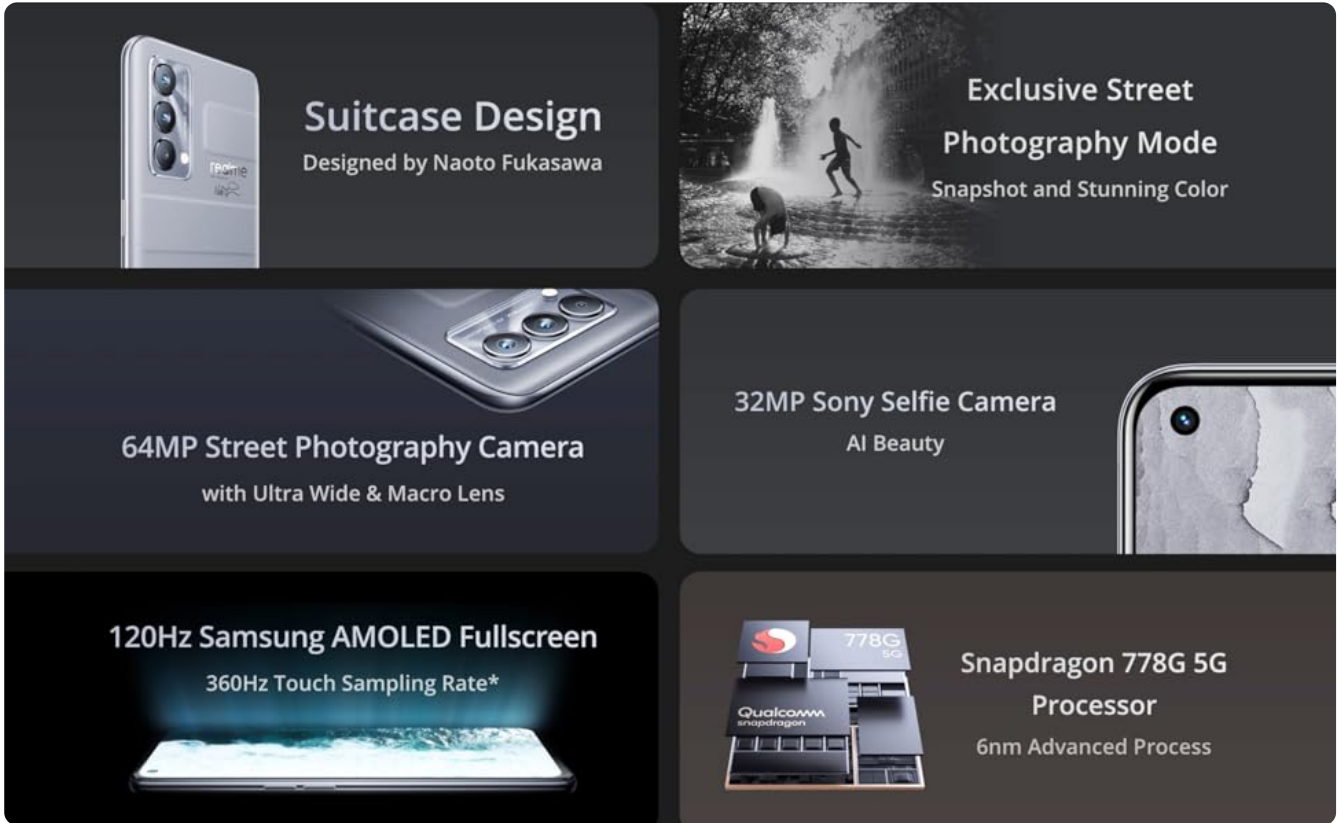

Image: Diagram illustrating the architecture of the Snapdragon 778G 5G processor, highlighting its components.

3.3 Camera System

The realme GT Master Edition features a versatile camera setup:

- **64MP Main Camera:** Capture high-resolution photos with rich detail.
- **Ultra Wide & Macro Lens:** Expand your photographic possibilities with wider shots and close-up details.
- **32MP Sony Selfie Camera:** For clear and vibrant self-portraits with AI Beauty features.
- **Street Photography Mode:** Optimized for quick snapshots and stunning color reproduction.
- **DIS Snapshot:** Dynamic Image Snapshot technology ensures sharp photos even when the device is moving.