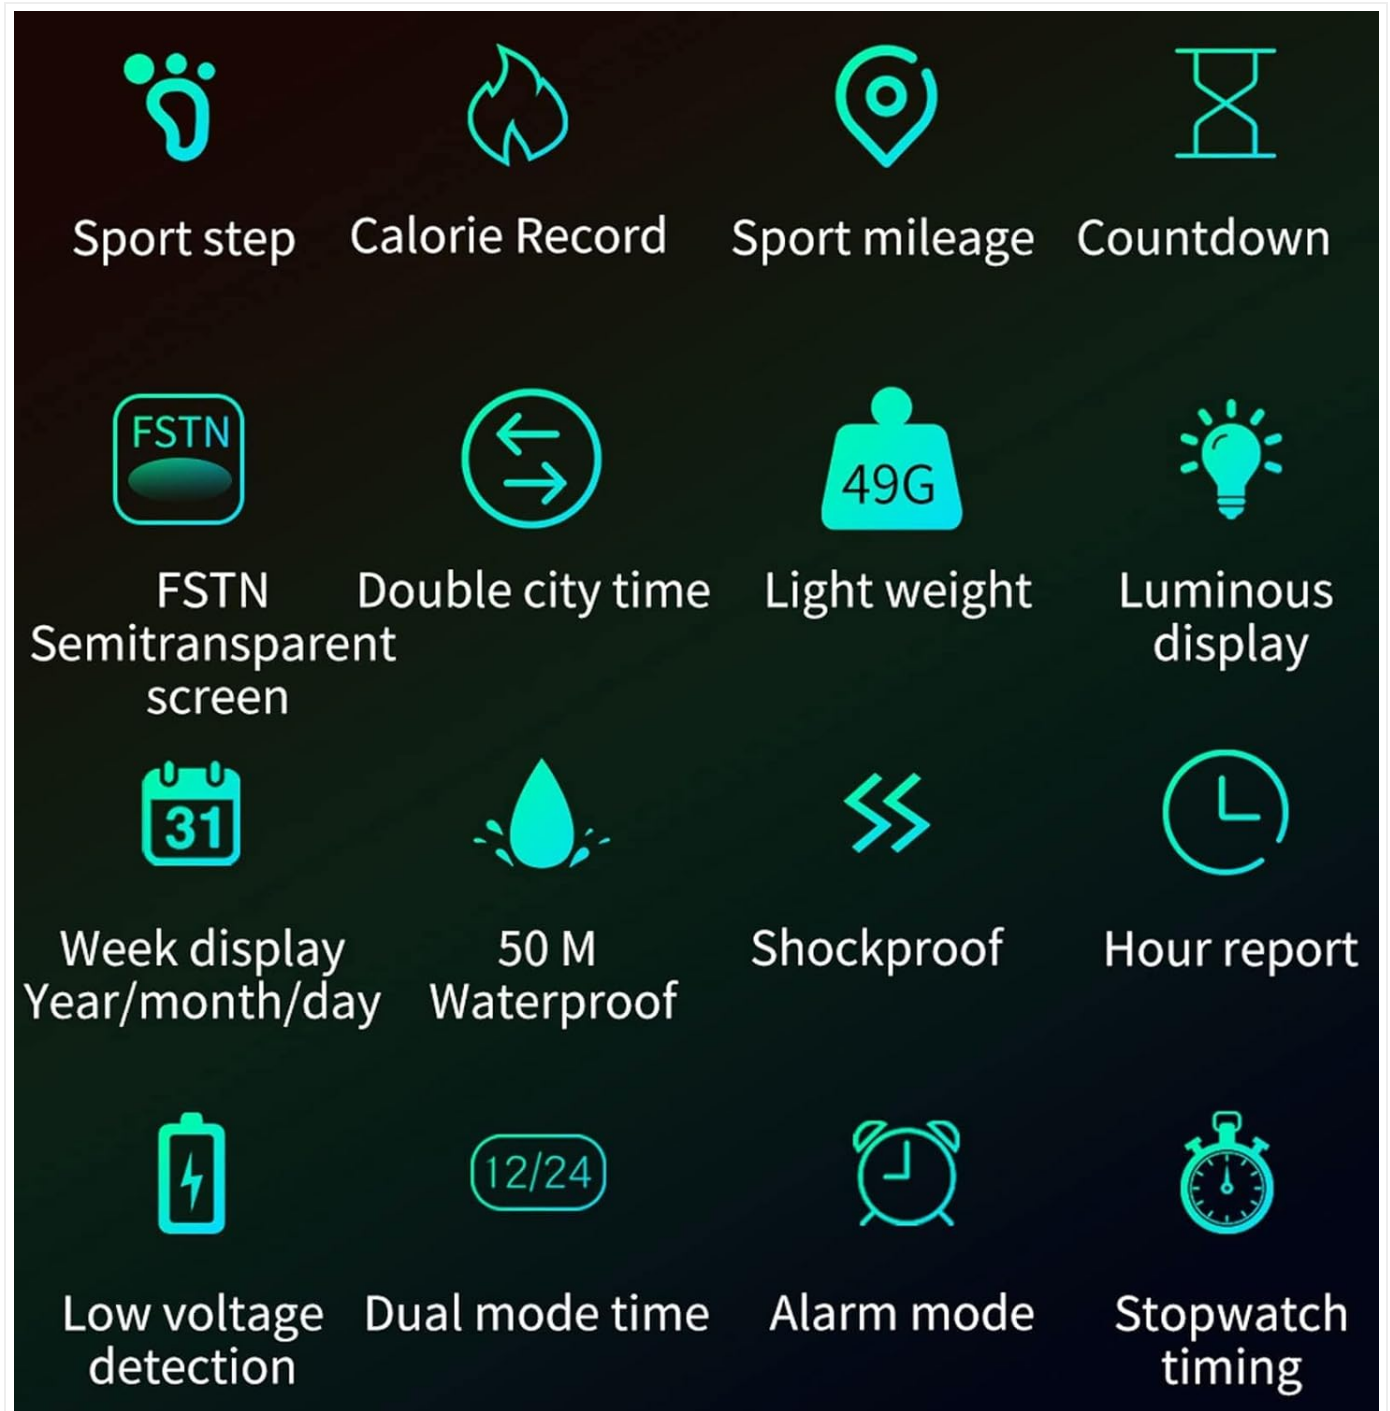

Figure 1: Front view of the findtime Men's Digital Pedometer Sport Watch. This image displays the watch's digital display, buttons, and red silicone band.

PRODUCT FEATURES

- **Pedometer Function:** Accurately records steps and calorie consumption.
- **Digital Display:** Clear FSTN semitransparent mirror for easy readability.
- **Water Resistance:** 50M (164FT) water resistant, suitable for hand washing, cold showering, and swimming. *Not suitable for hot water or steam. Do not press buttons underwater.*
- **Sport Functions:** Includes alarm, stopwatch, countdown timer, EL backlight, 12/24 hour format, calendar, and

shockproof design.

- **Durable Construction:** ABS case and stainless steel bottom cover with a comfortable TPU watch band.

Figure 2: Visual representation of key features including sport step, calorie record, sport mileage, countdown, FSTN screen, dual city time, lightweight, luminous display, week display, 50M waterproof, shockproof, hour report, low voltage detection, dual mode time, alarm mode, and stopwatch timing.

SETUP AND INITIAL USE

1. Unpacking

Carefully remove the watch from its packaging. Ensure all components are present: 1x Digital watch, 1x User manual, 1x Watch Box.

2. Time Setting

1. Press the **MODE** button repeatedly until the time setting mode is displayed (usually indicated by flashing digits).

2. Use the **SET** button to cycle through hours, minutes, seconds, year, month, and day.
3. Use the **UP** and **DOWN** buttons to adjust the values.
4. Press **MODE** again to confirm and exit time setting.