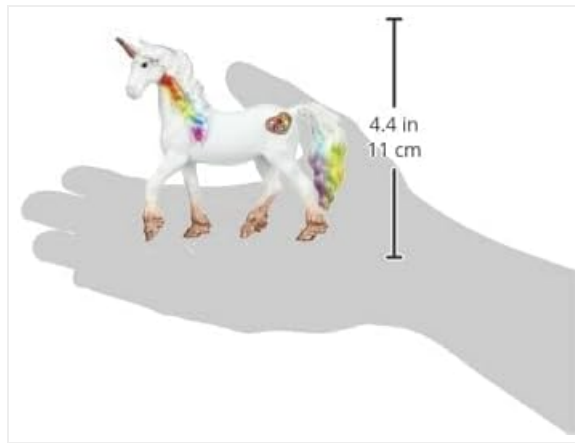

4. SPECIFICATIONS

Attribute	Detail
Product Dimensions	4.92 x 1.3 x 4.29 inches (12.5 x 3.3 x 10.9 cm)
Item Weight	0.32 ounces (0.01 kg)
Model Number	70726
Recommended Age	3 years and up
Material	Plastic
Release Date	January 1, 2022