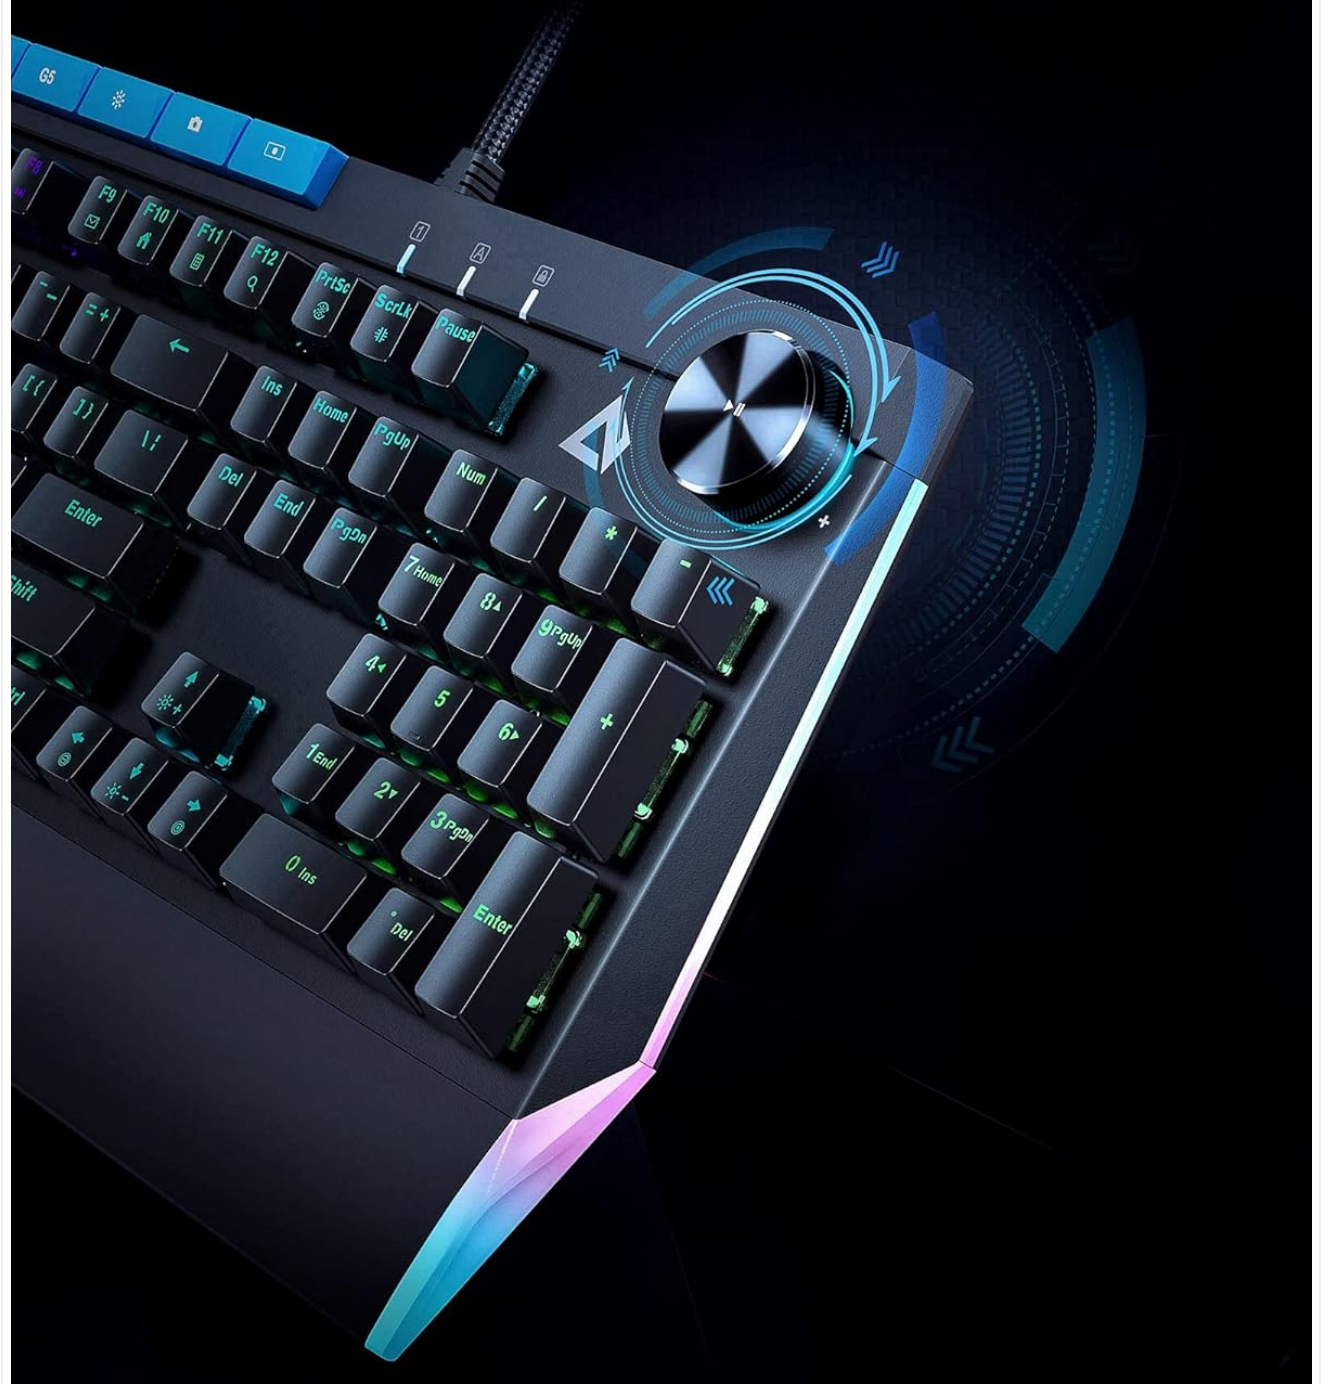

# MEDIA CONTROL

Easily adjusts volume with a simple touch

Figure 5: The integrated media control knob for easy volume adjustments.

- **Full N-Key Rollover & Anti-Ghosting:** The 112-key rollover ensures that every key press is registered accurately, even during rapid, simultaneous key inputs, preventing missed commands.
- **Gaming Software:** For full customization of lighting, macros, and game modes, install the 'KM-G17 Keyboard' gaming software (Windows only).