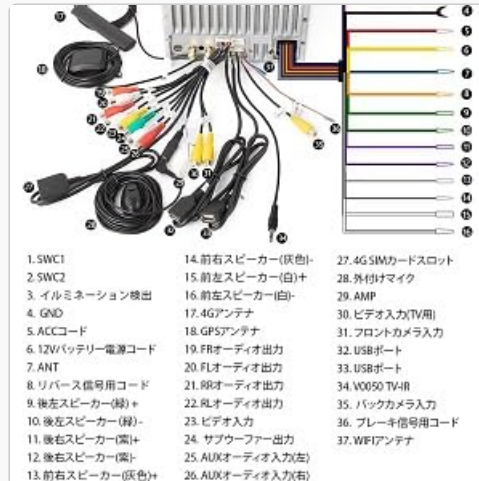

No.	Connection	No.	Connection
17	4G Antenna	35	Rear Camera Input
18	GPS Antenna	36	Brake Signal Cable
		37	WIFI Antenna

3.3. Front Panel Removal and Installation

Follow these steps to safely remove and re-install the front panel.

Figure 3.3: Front Panel Removal (Steps 1-3)

1. The panel is secured by screws (A) and eye bolts (B) on both sides.
2. Tilt the panel forward and manually loosen screws (A) on both sides in the direction shown in the diagram.
3. Remove the eye bolts (B) on both sides using an Allen wrench.