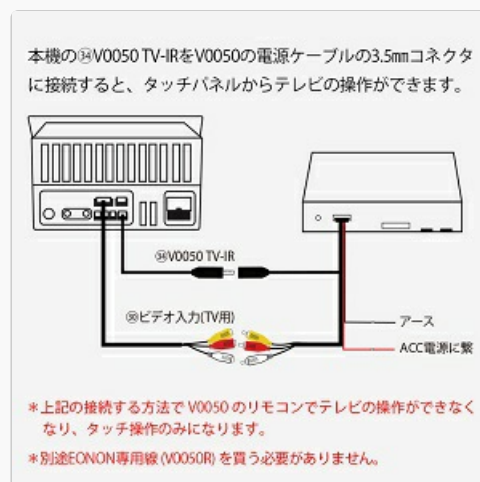

Figure 4.8: TV Viewing (Optional)

Figure 4.9: TV-IR Connection

- EONON Android Map Card (G3047, sold separately):** Provides the latest road information and concise directions. Features include offline use (no internet required), 3D display, clear route guidance, automatic speed checker point display, speed control point display, and accident-prone area guidance. Includes Rurubu DATA (as of December 2020).