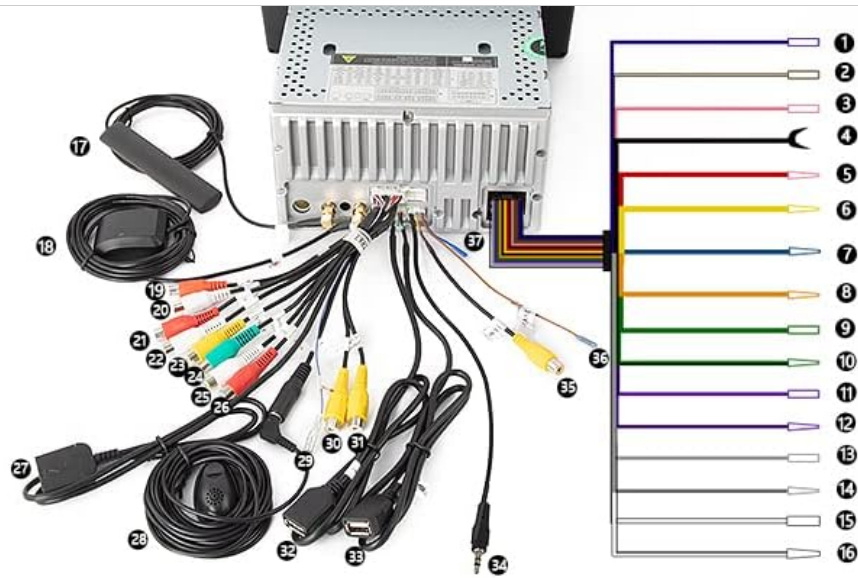

1. SWC1	10. 後左スピーカー(緑)-	19. FRオーディオ出力	28. 外付けマイク
2. SWC2	11. 後右スピーカー(紫)+	20. FLオーディオ出力	29. AMP
3. イルミネーション検出	12. 後右スピーカー(紫)-	21. RRオーディオ出力	30. ビデオ入力(TV用)
4. GND	13. 前右スピーカー(灰色)+	22. RLオーディオ出力	31. フロントカメラ入力
5. ACCコード	14. 前右スピーカー(灰色)-	23. ビデオ入力	32. USBポート
6. 12V/バッテリー電源コード	15. 前左スピーカー(白)+	24. サブウーファー出力	33. USBポート
7. ANT	16. 前左スピーカー(白)-	25. AUXオーディオ入力(左)	34. V0050 TV-IR
8. リバース信号用コード	17. 4Gアンテナ	26. AUXオーディオ入力(右)	35. バックカメラ入力
9. 後左スピーカー(緑)+	18. GPSアンテナ	27. 4G SIMカードスロット	36. ブレーキ信号用コード
			37. WIFIアンテナ

Figure 3.2: Main Wiring Diagram

Wiring Legend

No.	Connection	No.	Connection
1	SWC1	19	FR Audio Output
2	SWC2	20	FL Audio Output
3	Illumination Detection	21	RR Audio Output
4	GND	22	RL Audio Output
5	ACC Code	23	Video Input
6	12V Battery Power Cable	24	Subwoofer Output
7	ANT	25	AUX Audio Input (Left)
8	Reverse Signal Cable	26	AUX Audio Input (Right)
9	Rear Left Speaker (Green)+	27	4G SIM Card Slot
10	Rear Left Speaker (Green)-	28	External Microphone
11	Rear Right Speaker (Purple)+	29	AMP
12	Rear Right Speaker (Purple)-	30	Video Input (for TV)
13	Front Right Speaker (Gray)+	31	Front Camera Input
14	Front Right Speaker (Gray)-	32	USB Port
15	Front Left Speaker (White)+	33	USB Port
16	Front Left Speaker (White)-	34	V0050 TV-IR