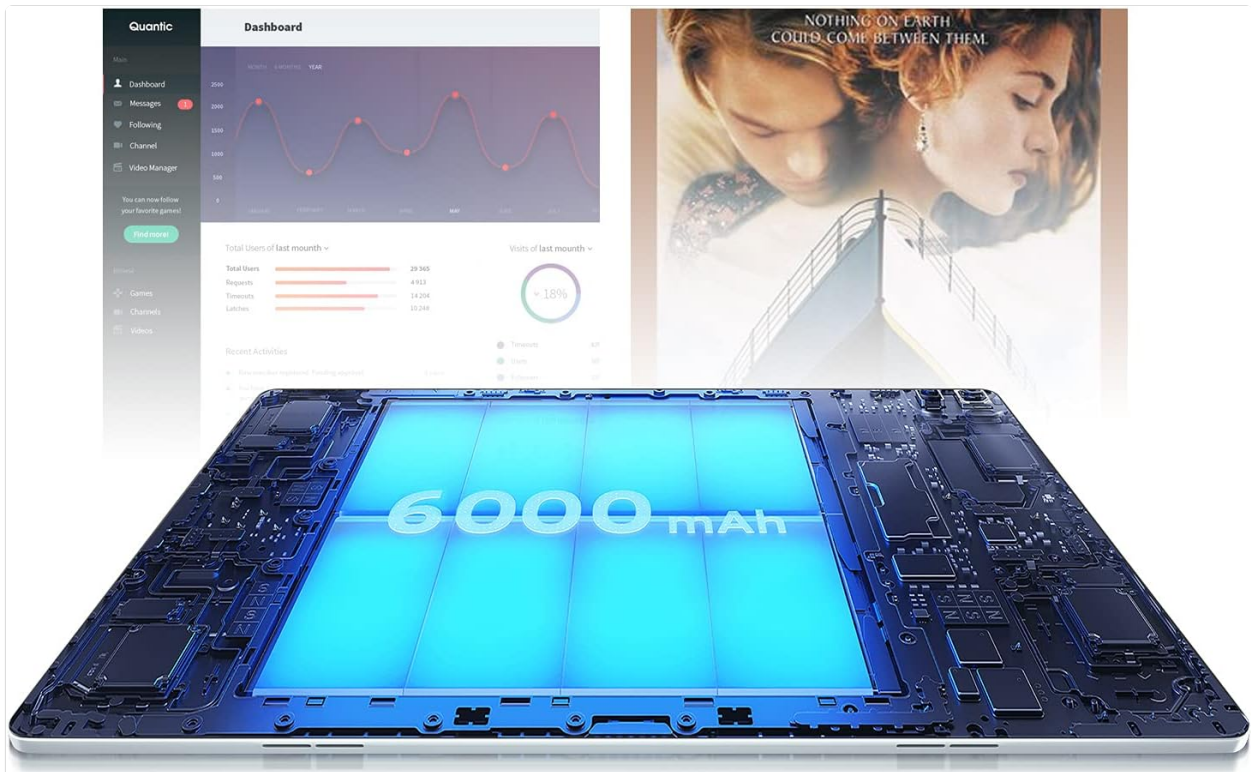

Long Battery Life

• Film and Drama

• Daily use

• music

Image: An illustrative diagram showing the internal components of the tablet, emphasizing the large 6000mAh battery for extended usage.

MAINTENANCE

- **Cleaning:** Use a soft, lint-free cloth to clean the screen and body of the tablet. Avoid abrasive cleaners or solvents.
- **Software Updates:** Regularly check for and install system updates to ensure optimal performance and security.
- **Storage Management:** Periodically clear unnecessary files and applications to free up storage space and maintain performance.
- **Temperature:** Avoid exposing the tablet to extreme temperatures (hot or cold) or direct sunlight for prolonged periods.
- **Water Resistance:** This tablet is not water-resistant. Avoid contact with liquids.