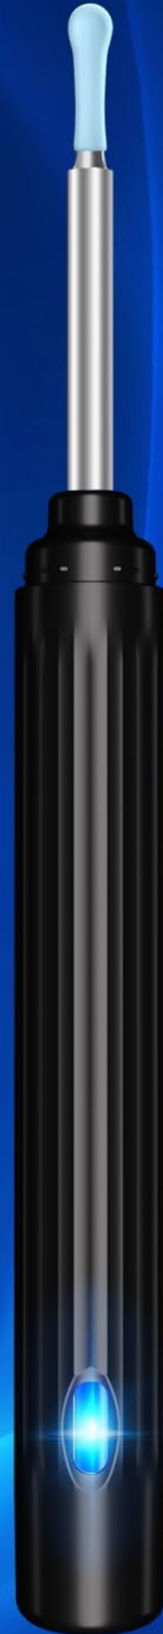

Wide Compatibility

Work on IOS and Android systems