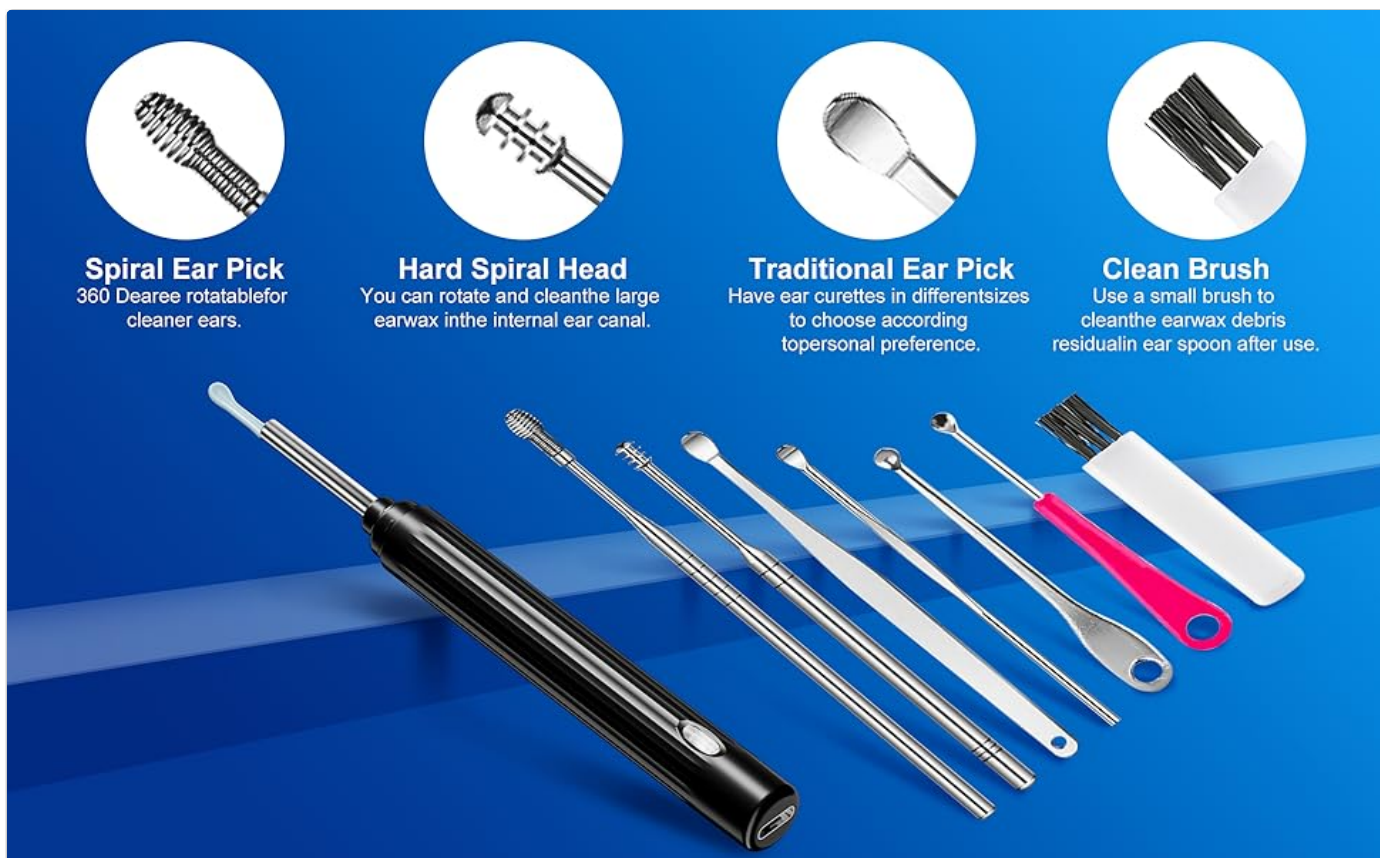

## 4. SETUP GUIDE

1. **Charge the Device:** Before first use, fully charge the ear wax removal tool using the provided USB Type-C cable. The indicator light will change color (e.g., from red to green) when fully charged.
2. **Download the App:** Scan the QR code in the manual or search for "EndscopeTool" in your device's app store (App Store for iOS, Google Play for Android). Install the application.
3. **Power On:** Press and hold the power button on the device for 2 seconds to turn it on. The indicator light will illuminate.
4. **Connect to Wi-Fi:** Go to your smartphone or tablet's Wi-Fi settings. Find and connect to the device's Wi-Fi network (e.g., "AiSee-xxxx" or "Softish-XXX"). No password is usually required.
5. **Open the App:** Return to the "EndscopeTool" app. The live view from the ear camera should now be displayed.
6. **Attach Ear Spoon:** Select a suitable silicone ear spoon and securely attach it to the tip of the otoscope. Ensure it is firmly in place to prevent detachment during use.

# Wide Compatibility

Work on IOS and Android systems

Image: Close-up of the HaYiue device highlighting the Type-C charging port and power button.

### Spiral Ear Pick

360 Degree rotatable for cleaner ears.