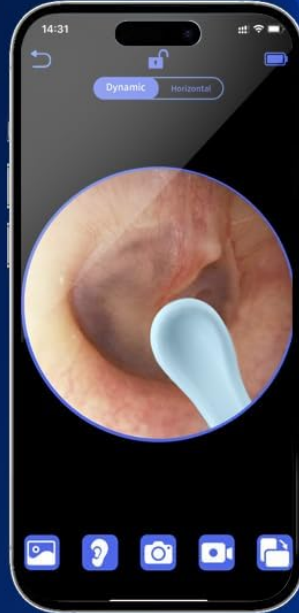

## 4. SETUP GUIDE

1. **Charge the Device:** Before first use, fully charge the ear wax removal tool using the provided USB Type-C cable. The indicator light will change color (e.g., from red to green) when fully charged.
2. **Download the App:** Scan the QR code in the manual or search for "EndscopeTool" in your device's app store (App Store for iOS, Google Play for Android). Install the application.
3. **Power On:** Press and hold the power button on the device for 2 seconds to turn it on. The indicator light will illuminate.
4. **Connect to Wi-Fi:** Go to your smartphone or tablet's Wi-Fi settings. Find and connect to the device's Wi-Fi network (e.g., "AiSee-xxxx" or "Softish-XXX"). No password is usually required.
5. **Open the App:** Return to the "EndscopeTool" app. The live view from the ear camera should now be displayed.
6. **Attach Ear Spoon:** Select a suitable silicone ear spoon and securely attach it to the tip of the otoscope. Ensure it is firmly in place to prevent detachment during use.

# Wide Compatibility

Work on IOS and Android systems

Image: Close-up of the HaYiue device highlighting the Type-C charging port and power button.

### Spiral Ear Pick

360 Degree rotatable for cleaner ears.