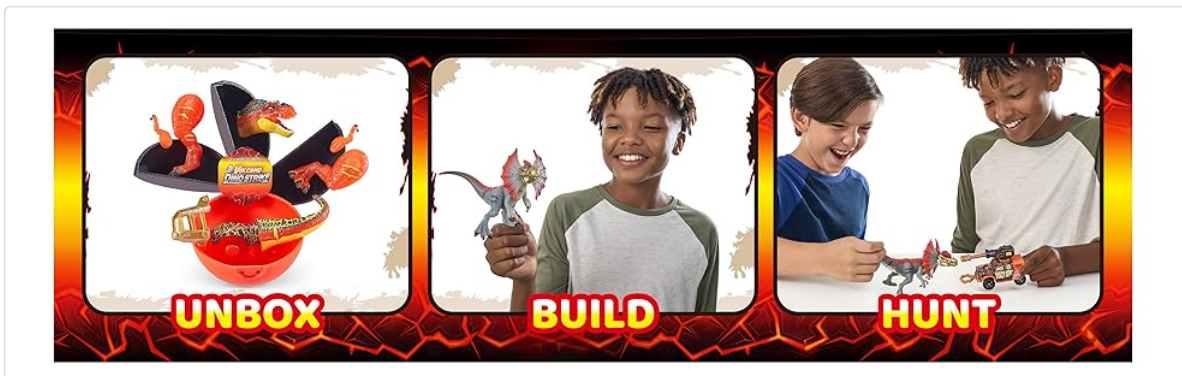

5 Surprise 77254

ZURU 5 Surprise Dino Strike Series 4 Instruction Manual

Brand: 5 Surprise | Model: 77254

1. INTRODUCTION

The 5 Surprise Dino Strike Series 4 offers an exciting mystery unboxing experience. Each capsule contains either a ready-to-build dinosaur figure or a hunting vehicle. These toys are designed for action play, featuring articulated dinosaurs and vehicles equipped with fireable weapons. This manual provides instructions for assembly, play, and care of your collectible figures.

Each 5 Surprise Dino Strike Series 4 capsule typically includes:

- 1x ready-to-build Dinosaur figure or Hunting Vehicle
- 1x Dino trap or Hunting Weapon
- 1x Collector's Guide

Figure 1: Example contents of a 5 Surprise Dino Strike capsule, including parts for assembly.

4. SETUP AND ASSEMBLY

1. **Unbox the Capsule:** Carefully open the mystery capsule to reveal the surprise contents.
2. **Identify Components:** Separate the parts for your dinosaur figure or hunting vehicle, along with its accessory (trap or weapon).
3. **Assemble Figure/Vehicle:** Follow the visual instructions provided in the included Collector's Guide to snap the parts together. Ensure all connections are secure.
4. **Attach Accessory:** Connect the custom trap to your dinosaur figure or the fireable weapon to your hunting vehicle.

Figure 3: Children engaging in play with Dino Strike figures.

6. COLLECTION GUIDE

The 5 Surprise Dino Strike Volcano series features 10 unique figures to collect. These include various dinosaur species and specialized hunting vehicles. Refer to the Collector's Guide included in your capsule to track which figures you have and which ones you still need to find. Look out for rare figures such as the Magma T-Rex or Volcano Wrangler!