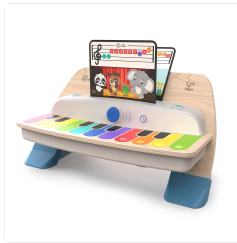

## INTRODUCTION

---

The Baby Einstein Together in Tune Piano & Guitar Bundle offers a unique musical experience for infants and toddlers. This set includes a Magic Touch wooden piano and a Magic Touch guitar, designed to connect wirelessly for collaborative play. The instruments feature innovative Magic Touch technology, allowing for real instrument sounds with gentle taps. This manual provides essential information for safe and effective use of your musical toy set.

Image: The Baby Einstein Together in Tune Piano and Guitar Bundle, showcasing both instruments.

## PACKAGE CONTENTS

- 1 x Baby Einstein Magic Touch Wooden Piano
- 1 x Baby Einstein Magic Touch Guitar
- 3 x AA batteries (included for each instrument)

Magic Touch Piano

Magic Touch Guitar

## Pre-programmed Melodies

The instruments include 10 popular melodies, such as "Baa, Baa, Black Sheep" and "Wheels on the Bus." These can be played in Discover Mode, providing a foundation for musical exploration.