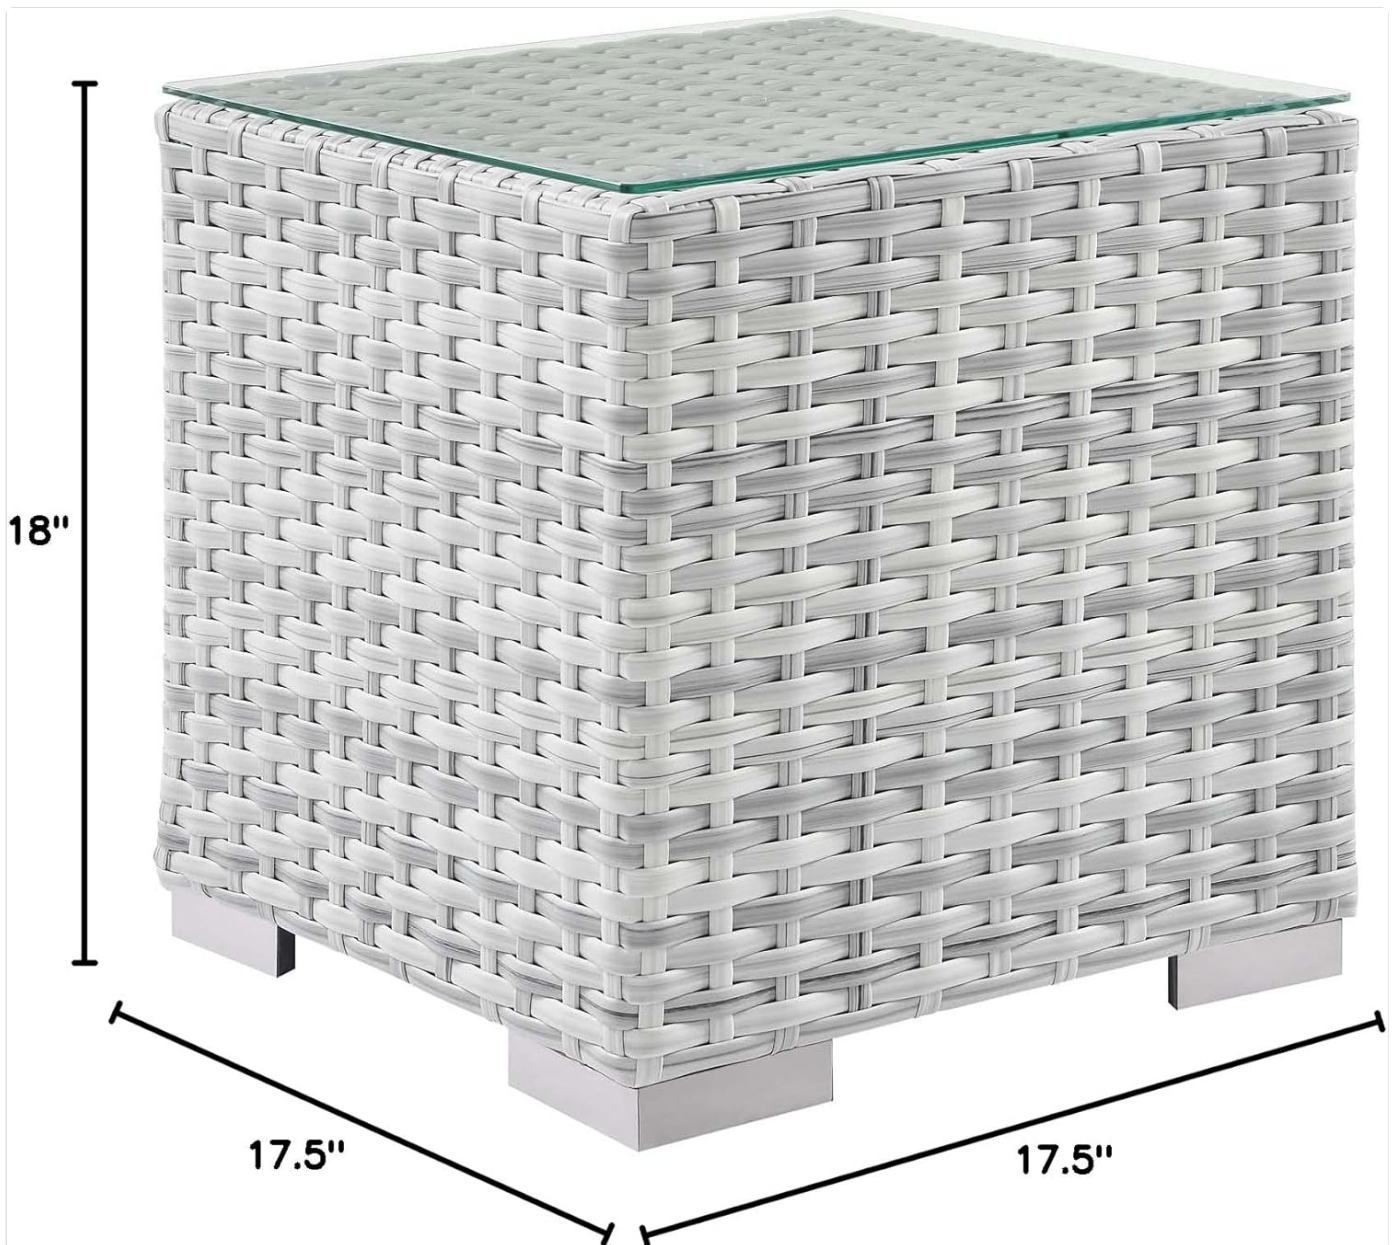

The Modway Convene Outdoor Side Table positioned next to outdoor seating, showcasing its design and utility.

MAINTENANCE AND CARE

Proper care will help maintain the appearance and extend the life of your outdoor side table.

SPECIFICATIONS

Brand:	Modway
Model Name:	Convane Outdoor Side Table
Model Number:	EEL-4300-LGR
Product Dimensions (D x W x H):	17.5" x 17.5" x 18" (44.45 cm x 44.45 cm x 45.72 cm)
Item Weight:	5.44 Kilograms (12 lbs)
Frame Material:	Powder-Coated Aluminum
Top Material:	Rattan (Synthetic) with Tempered Glass
Color:	Light Gray
Shape:	Square
Indoor/Outdoor Usage:	Outdoor
Assembly Required:	No (Ships Pre-Assembled)

Detailed dimensions of the Modway Convene Outdoor Side Table: 17.5 inches deep, 17.5 inches wide, and 18 inches high.

PRODUCT VIDEO OVERVIEW

Watch this video for an overview of the Modway Convene Outdoor Collection, which includes the side table. It highlights the design and material quality.