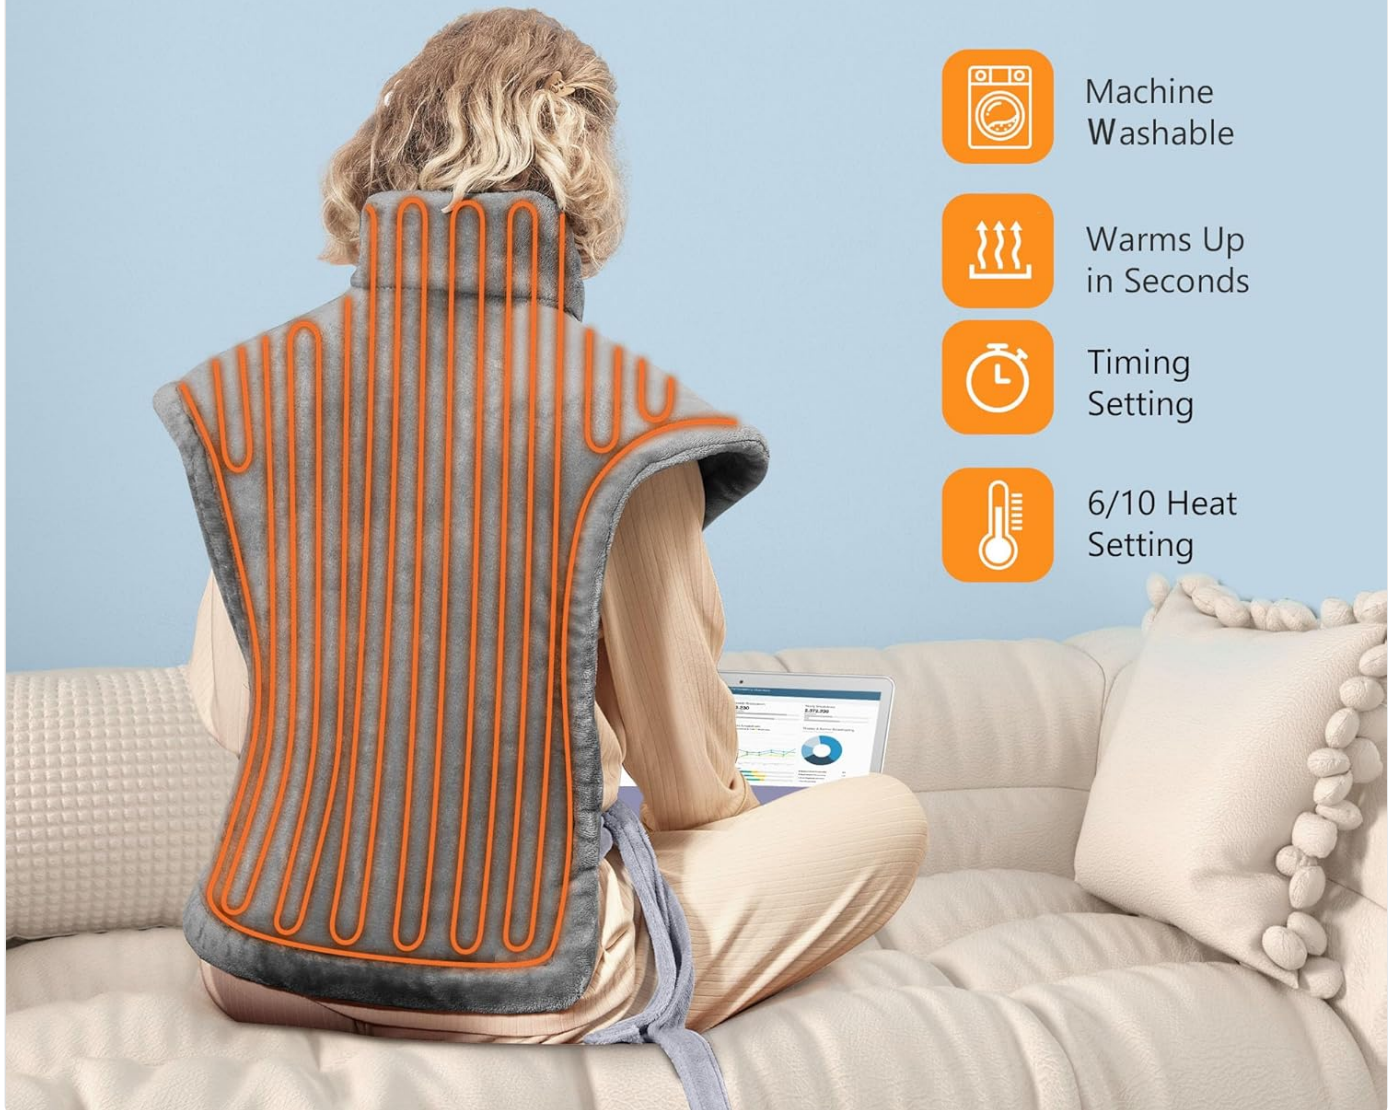

Fast Heating, Heating Evenly, Warm Enough

Machine Washable

Warms Up in Seconds

Timing Setting

6/10 Heat Setting

Image: The heating pad in use, highlighting its fast heating capability and customizable timing settings.