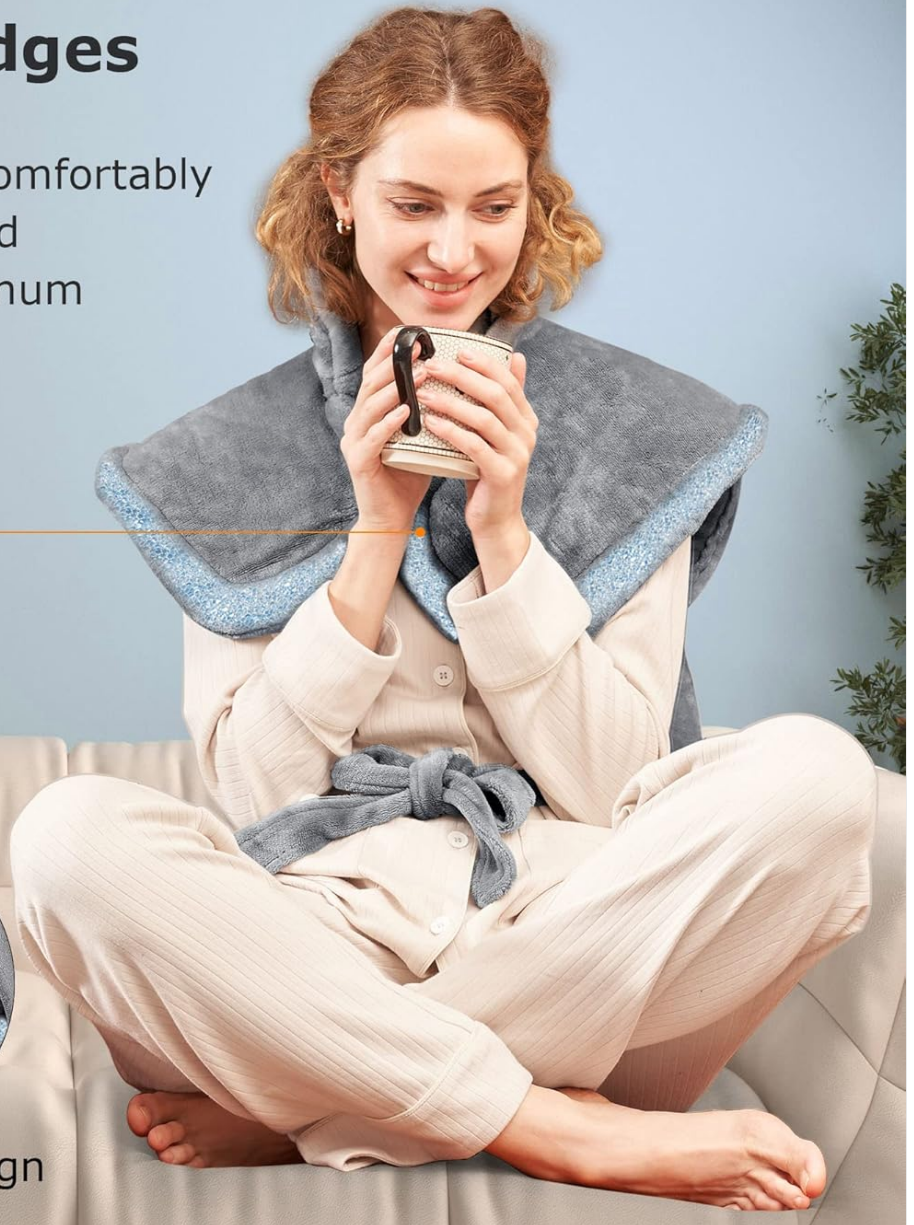

Wrap Design & Shoulder Weighted Edges

Fits naturally and comfortably around the neck and shoulders for maximum warmth

Neck Closure
Snap Fasteners

Weighted Design

Image: A user securing the heating pad with snap fasteners around the neck and tie straps around the waist for a snug fit.