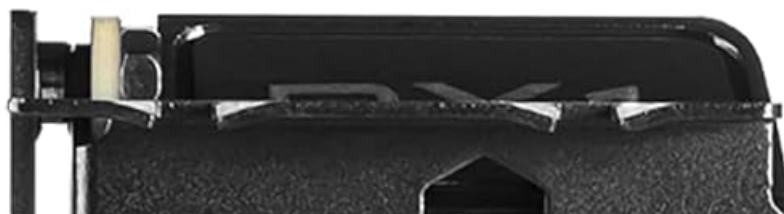

PRODUCT OVERVIEW

Front View: The EVGA GeForce RTX 3060 Ti XC Gaming graphics card showcasing its dual fan design and sleek black shroud.

Angled View: An angled perspective of the graphics card, highlighting its compact form factor and dual cooling fans.

Display Outputs: Close-up of the card's I/O bracket, featuring multiple DisplayPort and HDMI outputs for connecting to various monitors.

Top View: The top edge of the graphics card, showing the 8-pin power connector and the EVGA branding.