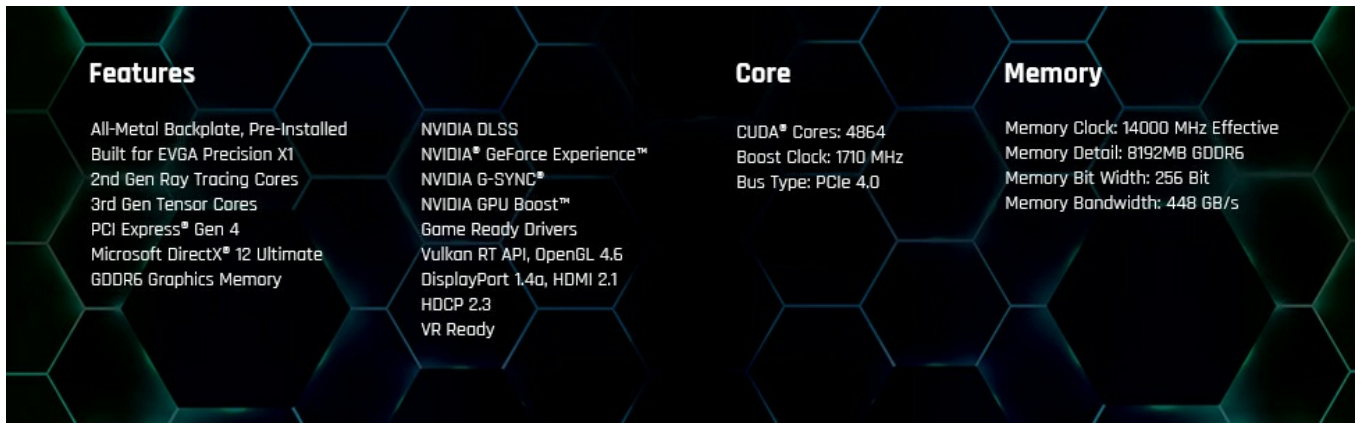

EVGA Precision X1: An image of the EVGA Precision X1 software interface, allowing users to control fans, overclocking, and monitor the graphics card.

SETUP

Hardware Installation

1. **Power Off:** Ensure your computer is completely powered off and unplugged from the wall outlet.
2. **Open Case:** Remove the side panel of your computer case to access the motherboard.
3. **Locate PCIe Slot:** Identify an available PCI-e x16 slot on your motherboard.
4. **Remove Slot Covers:** Remove the necessary expansion slot covers from your computer case that correspond to the graphics card's size.
5. **Insert Graphics Card:** Carefully align the graphics card with the PCIe slot and press down firmly until it is securely seated. The retention clip on the slot should click into place.
6. **Secure Card:** Use screws to secure the graphics card to the computer case's expansion slot bracket.
7. **Connect Power:** Connect the 8-pin PCIe power connector from your power supply to the graphics card. Ensure your power supply meets the minimum 450W requirement.
8. **Close Case:** Replace the side panel of your computer case.
9. **Connect Display:** Connect your monitor(s) to the graphics card's DisplayPort or HDMI outputs.

Driver Installation

After hardware installation, power on your computer. Windows will typically install a basic display driver. For optimal performance and access to all features, download and install the latest NVIDIA GeForce drivers from the official NVIDIA website (www.nvidia.com/drivers). Follow the on-screen instructions for a clean installation.

OPERATING YOUR GRAPHICS CARD

Software and Utilities

To unlock the full potential of your EVGA GeForce RTX 3060 Ti XC Gaming card, consider installing EVGA Precision X1. This utility allows you to monitor your GPU, adjust clock speeds, manage fan curves, and customize RGB lighting (if applicable). Download it from the official EVGA website (www.evga.com/precisionx1).

Gaming and Applications

Ensure your games and applications are updated to their latest versions to take advantage of performance optimizations and new features like DLSS and Ray Tracing. Adjust in-game graphics settings to balance visual quality and frame rates according to your preference.

MAINTENANCE

- **Keep Drivers Updated:** Regularly check for and install the latest graphics drivers from NVIDIA to ensure optimal performance and stability.