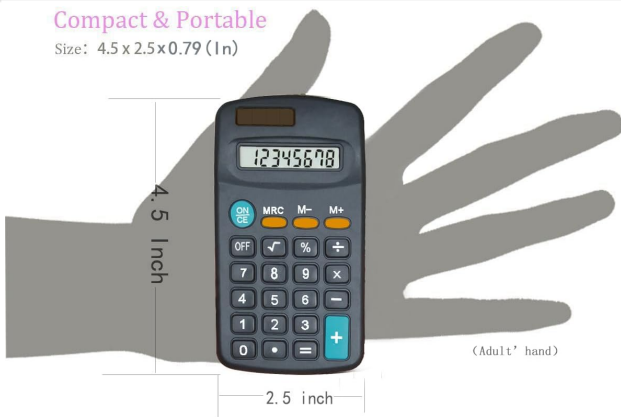

Compact & Portable

Size: 4.5 x 2.5 x 0.79 (In)

Image: The calculator held in an adult's hand, emphasizing its compact and portable dimensions of 4.5 x 2.5 x 0.79 inches.

Side display

Image: Side profile of the calculator, illustrating its slim thickness of 0.79 inches.

This is a small calculator

Perfect for small fingers (5 -12 years old) to get a feel for the concept of a calculator and satisfy their minimal mathematical needs.

Note: Compared with some big calculators used by adults, this calculator has small buttons that adult cannot press the buttons very fast. But this is suitable for children (5-12 years old).

Image: A close-up view of the calculator's keys, highlighting its design for small fingers, suitable for users aged 5-12.

Image: A child's hands demonstrating the use of the calculator, showing how comfortably it fits for young users.