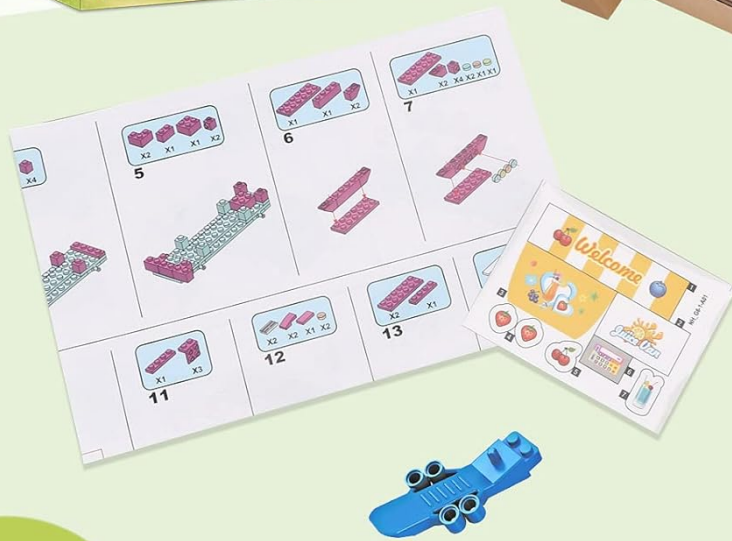

Image: A child and an adult working together on assembling the building set, with the instruction manual open beside them.

Image: A detailed view of the assembled juice truck, highlighting interactive features such as the opening side window, the large juice cup on the roof, and interior details like the cash register.

PLAY AND INTERACTION

Once assembled, the Dream Girls Friends Juice Truck offers numerous opportunities for creative play. Children can:

- Role-play as a juice truck vendor, serving customers.
- Create imaginative scenarios involving beach holidays or city food festivals.
- Interact with the included mini-doll and accessories to enhance storytelling.
- Combine with other building sets to expand their play world.