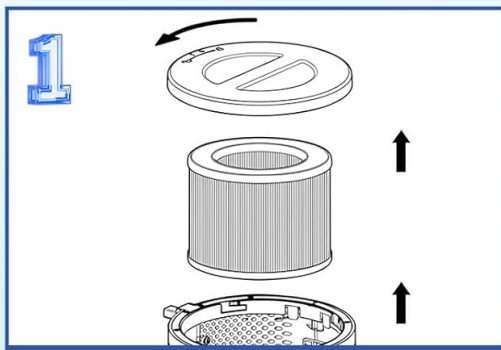

Easy To Install

Step 1 : Flip over the machine, remove the cover and take out the old filter