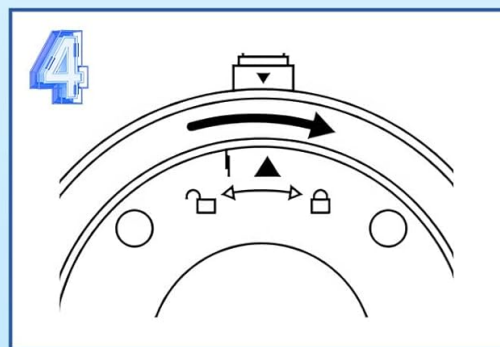

Easy To Install

Step 1 : Flip over the machine, remove the cover and take out the old filter

Step 2 : Take the new filter out and unpack it

Step 3 : Put the new filter in and confirm the direction to close the cover

Step 4 : Turn the base cover clockwise from OPEN to LOCK

Image: A cutaway diagram of an air purifier demonstrating powerful air circulation, indicating coverage for areas up to 287 sq ft, ensuring pure and fresh air throughout the room.