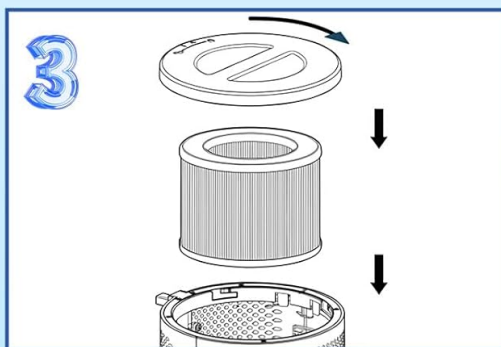

Step 3 : Put the new filter in and confirm the direction to close the cover