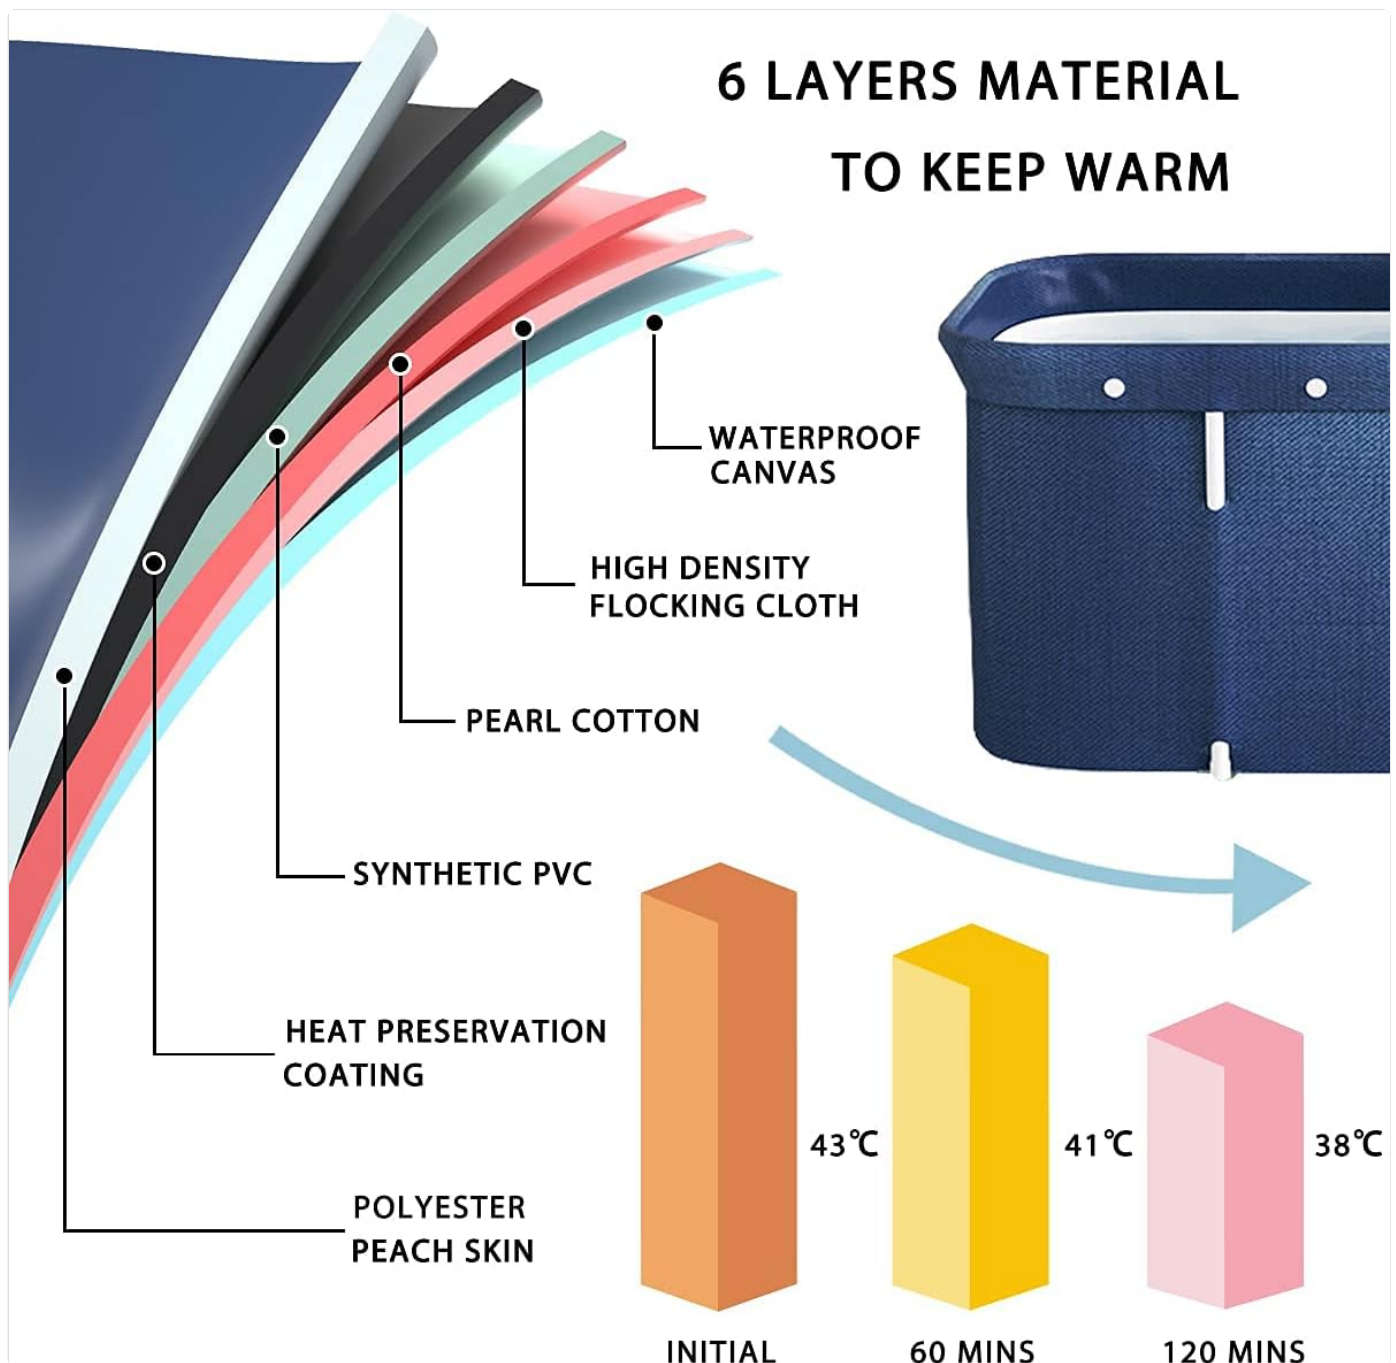

Image: A person comfortably soaking in the Kiseely Portable Foldable Bathtub, demonstrating its spacious interior.

Image: An exploded view diagram showing the six layers of material used in the bathtub's construction, including waterproof canvas, high-density flocking cloth, pearl cotton, synthetic PVC, heat preservation coating, and polyester peach skin, designed for efficient temperature retention.