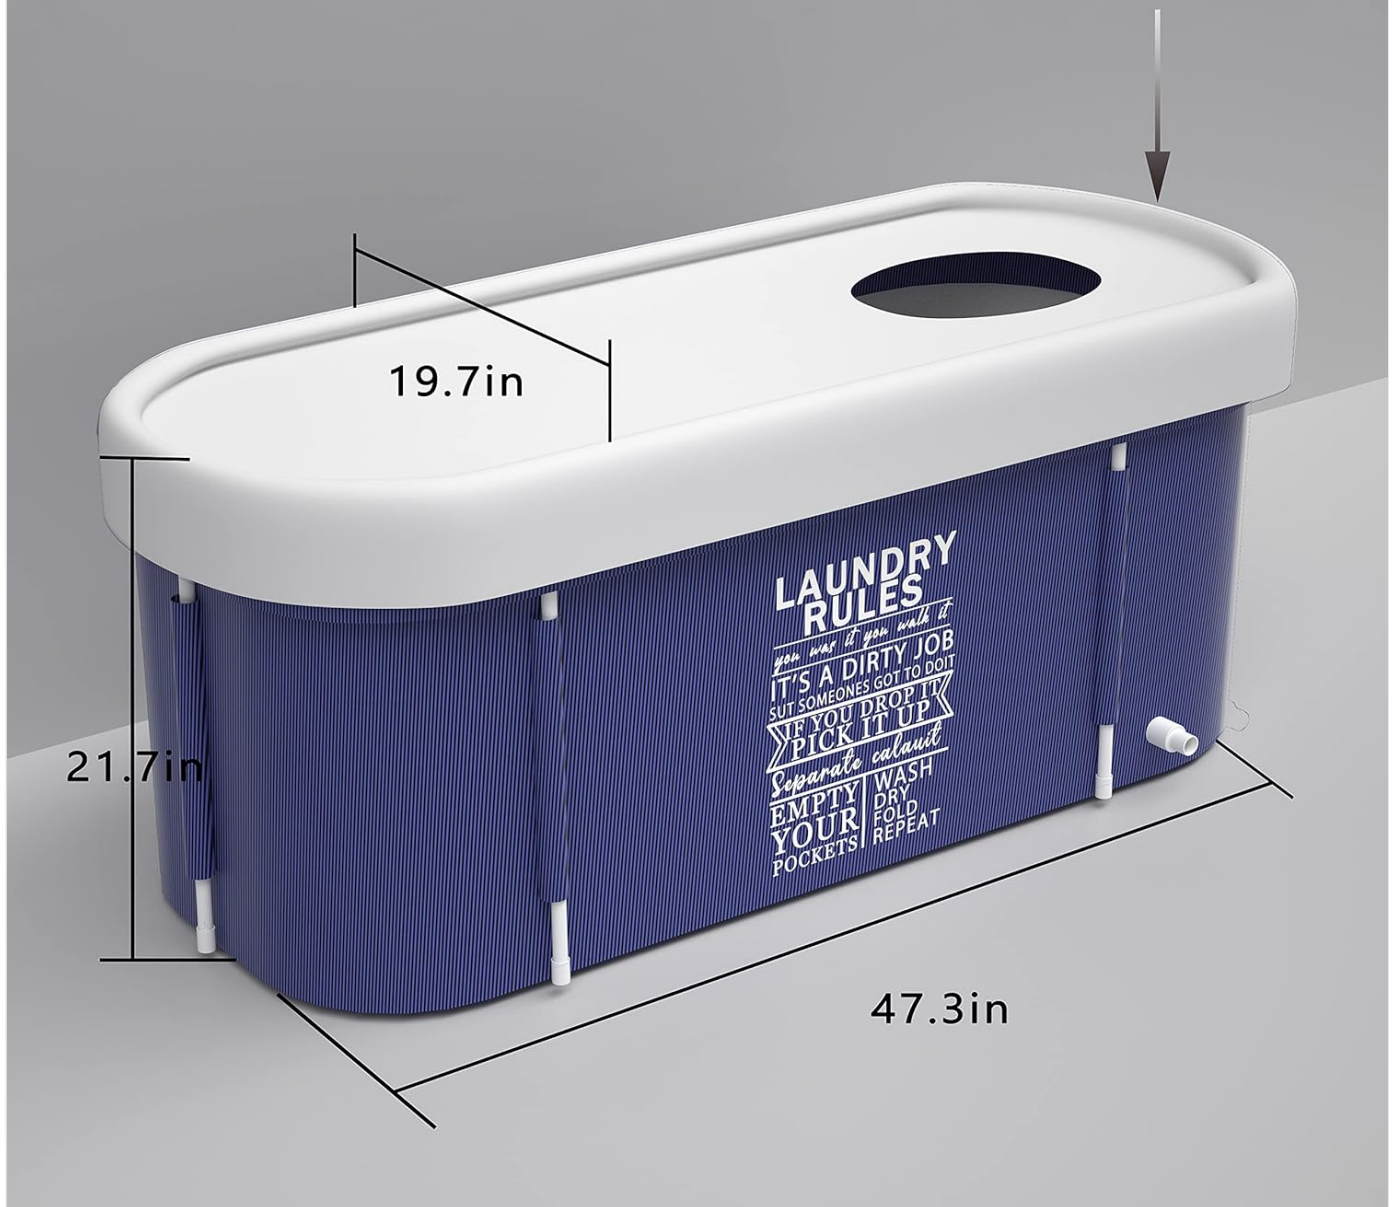

SETUP INSTRUCTIONS

The Kiseely Portable Bathtub is designed for quick and easy assembly. Follow these steps:

1. **Unfold the Bathtub:** Carefully remove the bathtub from its storage bag. Place it on a flat, stable surface. Gently pull the sides outwards until the bathtub is fully expanded and the support rods are locked into place.
2. **Install Support Rods (if applicable):** Ensure all internal support rods are correctly positioned and secured to provide stability.
3. **Inflate Seats:** Use a pump (not included) to inflate the back seat and main seat. Insert them into the bathtub as desired for comfort.
4. **Position the Bathtub:** Place the bathtub in your desired location, ensuring it is on a level surface and near a drain for easy water disposal.
5. **Attach Drain Hose (if included):** If a drain hose is provided, attach it securely to the bathtub's drain outlet.

Lid is included to keep water hot for longer time

Image: Diagram illustrating the dimensions of the bathtub: 47.3 inches length, 21.7 inches width, and 19.7 inches height.

Image: Close-up view of the bathtub's double drain design, showing both the side drain and bottom drain for efficient water removal.

OPERATION

Using your Kiseely Portable Foldable Bathtub is straightforward:

1. **Fill with Water:** Begin filling the bathtub with water. Always check the water temperature before entering.
2. **Use Bathtub Cover:** For extended heat retention, place the bathtub top cover over the tub once filled. The bathtub's 6-layer material is designed to maintain water temperature for up to 120 minutes.
3. **Enjoy Your Bath:** Enter the bathtub carefully. The spacious design allows for comfortable soaking.
4. **Drain Water:** After use, open the drain plugs (both side and bottom drains) to empty the water. Ensure the water flows directly into a suitable drain.