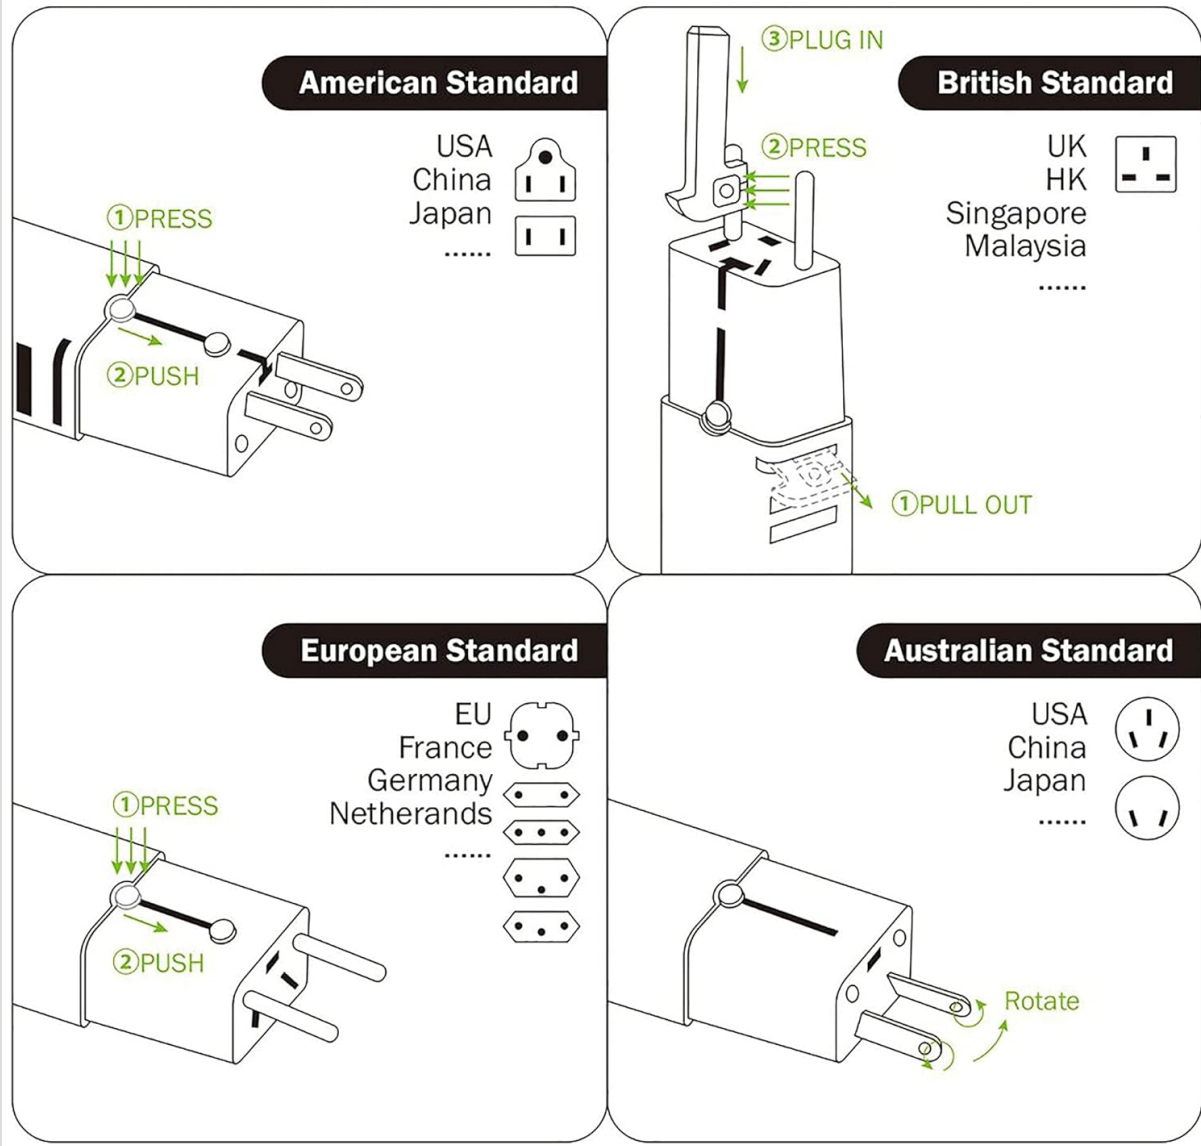

**EQUIPPED WITH DUAL USB PORTS
THAT CAN CHARGE YOUR DEVICES SIMULTANEOUSLY**

INPUT: 100-240VAC / OUTPUT: 5V 2.1A (TOTAL)

Close-up image highlighting the two orange USB ports on the adapter, labeled 'USB PORTS', with an input range of 100-240VAC and output of 5V 2.1A (Total).

WORLDWIDE ALL IN ONE UNIVERSAL POWER ADAPTER

US

EUROPE

UK

AUS/NZ

Image of a world map indicating regions compatible with the universal power adapter, with different colors representing US, Europe, UK, and AUS/NZ plug types.

SETUP AND OPERATION

The Cellet Universal USB Travel Adapter features retractable pins for various international outlets. Follow these steps to select and deploy the correct plug type:

INSTRUCTIONS

Image detailing the instructions for deploying American, British, European, and Australian standard plugs from the universal adapter.

Deploying Plug Types:

1. **American Standard (USA, China, Japan):** Press the button labeled '1' and push the prongs out labeled '2'.
2. **British Standard (UK, HK, Singapore, Malaysia):** Pull out the main plug labeled '1', then press the button labeled '2' to extend the third prong, and finally plug into the outlet labeled '3'.
3. **European Standard (EU, France, Germany, Netherlands):** Press the button labeled '1' and push the prongs out labeled '2'.
4. **Australian Standard (USA, China, Japan):** Rotate the prongs as indicated by the arrow to deploy them.