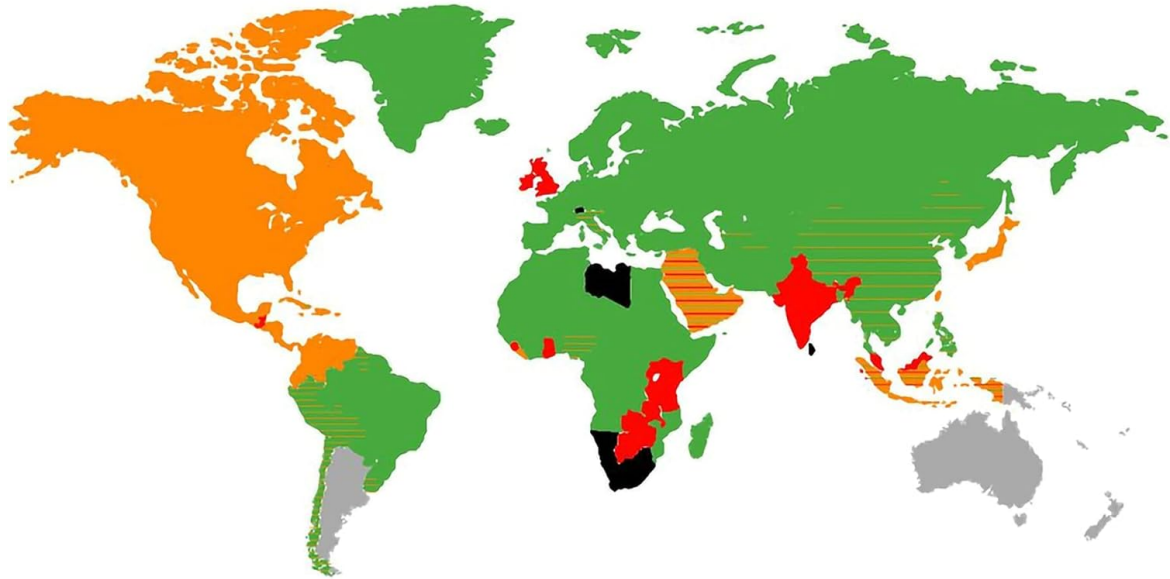

POCKET SIZE UNIVERSAL ADAPTER ESSENTIAL WHEN TRAVELING INTERNATIONALLY

Works with all types of outlets in the U.S., Europe,
Australia, Asia, the UK and other countries shown.

Image showing the compact size of the universal adapter, fitting easily into a pocket, and demonstrating its use to charge a smartphone from a desk power outlet.

WORLDWIDE ALL IN ONE UNIVERSAL POWER ADAPTER

US

EUROPE

UK

AUS/NZ

Image of a world map indicating regions compatible with the universal power adapter, with different colors representing US, Europe, UK, and AUS/NZ plug types.