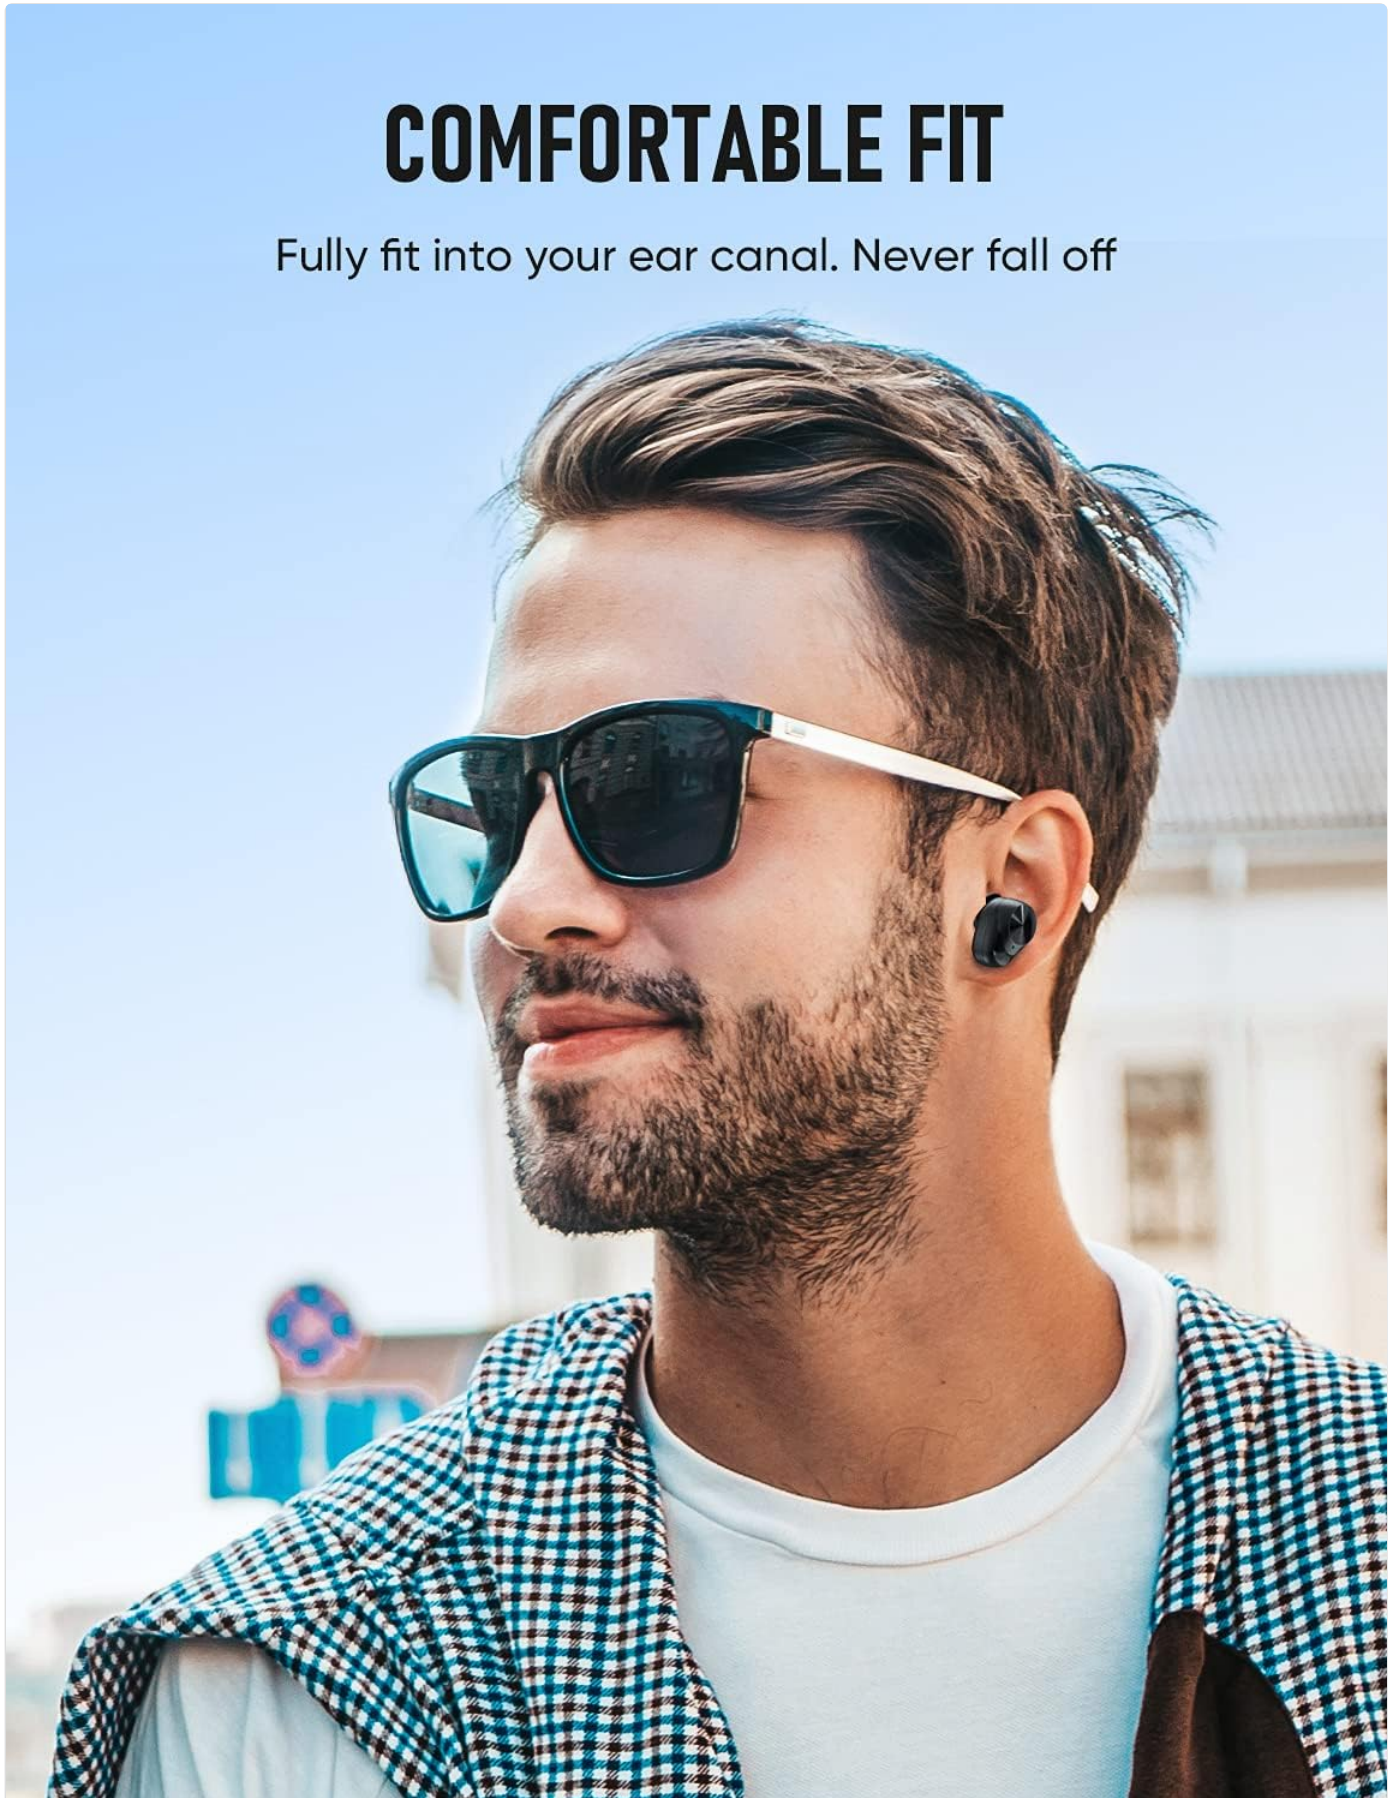

COMFORTABLE FIT

Fully fit into your ear canal. Never fall off

Image: A person wearing a VEENAX X11 earbud, demonstrating its comfortable and secure fit within the ear.

MAINTENANCE

- **Cleaning:** Regularly clean the earbuds and charging case with a soft, dry cloth. Avoid using harsh chemicals or abrasive materials.
- **Eartips:** Remove and clean the silicone eartips periodically with mild soap and water. Ensure they are completely dry before reattaching.
- **Water Resistance:** The earbuds have a waterproof rating (refer to specifications for details). While resistant to splashes and sweat, avoid submerging them in water.