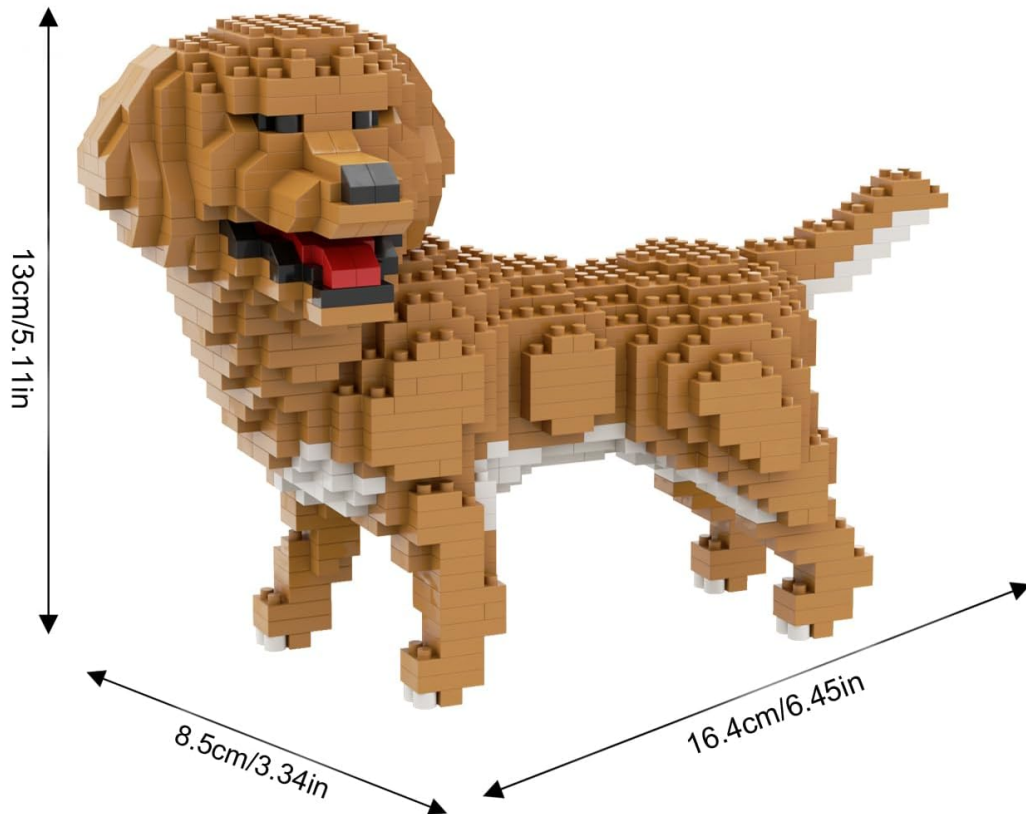

8. SPECIFICATIONS

Attribute	Detail
Model Name	KLJM-05
Brand	Larcele
Material	Plastic
Number of Pieces	824
Assembled Dimensions (L x W x H)	22 x 8 x 14 cm (8.66 x 3.15 x 5.51 inches)
Assembled Weight	260 grams (0.57 lbs)
Color	Golden Retriever (various shades of brown, black, white)
Recommended Age	14 years and up
Educational Objective	Building Skill, Fine Motor Skills

SIZE

Image 8.1: Dimensions of the assembled Golden Retriever model.

9. WARRANTY AND SUPPORT