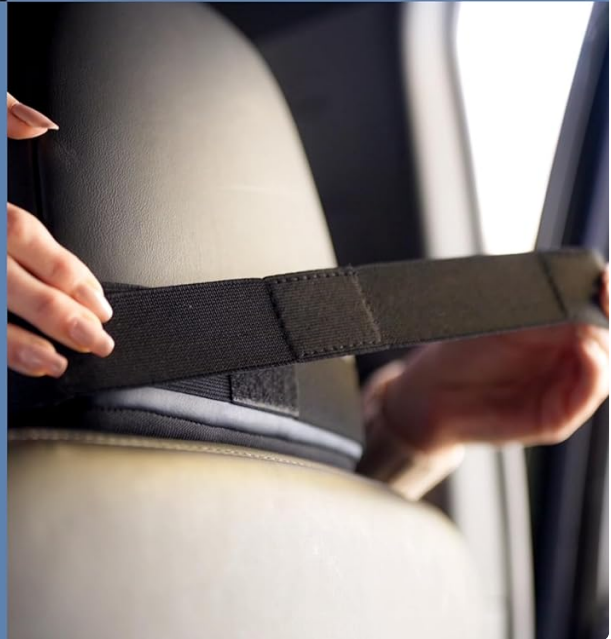

## STAY PUT, STAY RELAXED

*Adjustable Velcro straps provide stability while you unwind.*

Manually **control** the **rotation** of the massage nodes.

Rotates **clockwise** and **counter-clockwise** for a **realistic** shiatsu massage experience.

## 5. VERSATILE USAGE

The Zyllion ZMA-34 is designed to conform to various body contours, providing targeted relief:

- **Body Areas:** Effective on the back, neck, shoulders, arms, hands, legs, and feet (including relief for plantar fasciitis).
- **Portability:** Its compact size and included car adapter make it suitable for use at home, in the office, or during travel.
- **Secure Placement:** Velcro straps allow you to secure the massager to an office chair or car headrest for stable use.