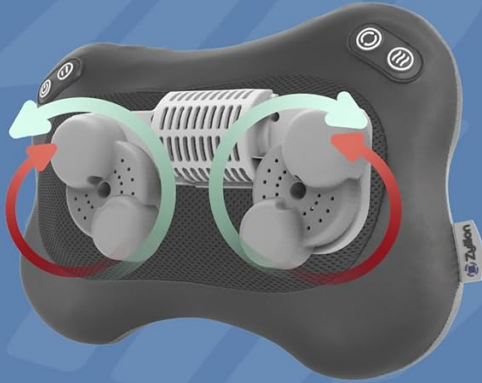

## 4. OPERATING INSTRUCTIONS

The ZMA-34 massager features intuitive controls for a customized massage experience:

- **Power On/Off:** A quick press of the power button turns the massager on. The heat feature is automatically activated upon startup. To turn off, press and hold the power button for 3-5 seconds.
- **Heat On/Off:** Press the dedicated 'Heat' button to toggle the heat function on or off.
- **Change Rotation Direction:** Use the 'Rotation' button to switch the massaging direction between clockwise and counter-clockwise.
- **Adjust Speed:** The 'Speed' button allows you to select between normal and fast massage speeds.

# REAL RELIEF, REAL RESULTS

4 smooth, rotating nodes ease stiffness and soreness.

Added functions for an *enhanced* massage experience.

*Power*

*Speed*

*Rotation*

*Heat*

Image: Detailed view of the control buttons for power, speed, rotation, and heat.

## STAY PUT, STAY RELAXED

*Adjustable Velcro straps provide stability while you unwind.*

Manually **control** the **rotation** of the massage nodes.

Rotates **clockwise** and **counter-clockwise** for a **realistic** shiatsu massage experience.

## 5. VERSATILE USAGE

The Zyllion ZMA-34 is designed to conform to various body contours, providing targeted relief:

- **Body Areas:** Effective on the back, neck, shoulders, arms, hands, legs, and feet (including relief for plantar fasciitis).
- **Portability:** Its compact size and included car adapter make it suitable for use at home, in the office, or during travel.
- **Secure Placement:** Velcro straps allow you to secure the massager to an office chair or car headrest for stable use.