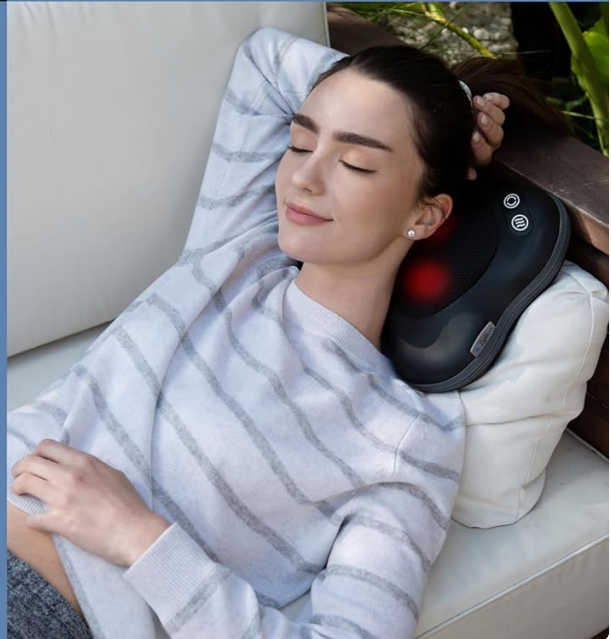

# REAL RELIEF, REAL RESULTS

4 smooth, rotating nodes ease stiffness and soreness.

Added functions for an *enhanced* massage experience.

*Power*

*Speed*

*Rotation*

*Heat*

Image: Detailed view of the control buttons for power, speed, rotation, and heat.

## STAY PUT, STAY RELAXED

*Adjustable Velcro straps provide stability while you unwind.*

Manually **control** the **rotation** of the massage nodes.

Rotates **clockwise** and **counter-clockwise** for a **realistic** shiatsu massage experience.

**Image:** Illustration of the massage nodes rotating in both clockwise and counter-clockwise directions.

The massager is equipped with an automatic 15-minute shut-off feature for safety and to prevent overheating, ensuring balanced comfort during use.