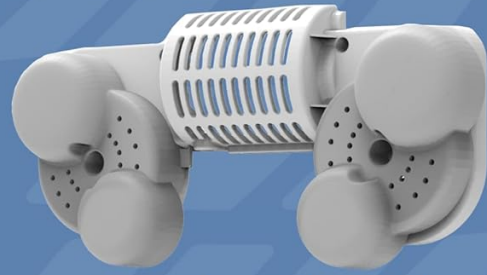

REAL RELIEF, REAL RESULTS

4 smooth, rotating nodes ease stiffness and soreness.

Added functions for an *enhanced* massage experience.

Power

Speed

Rotation

Heat