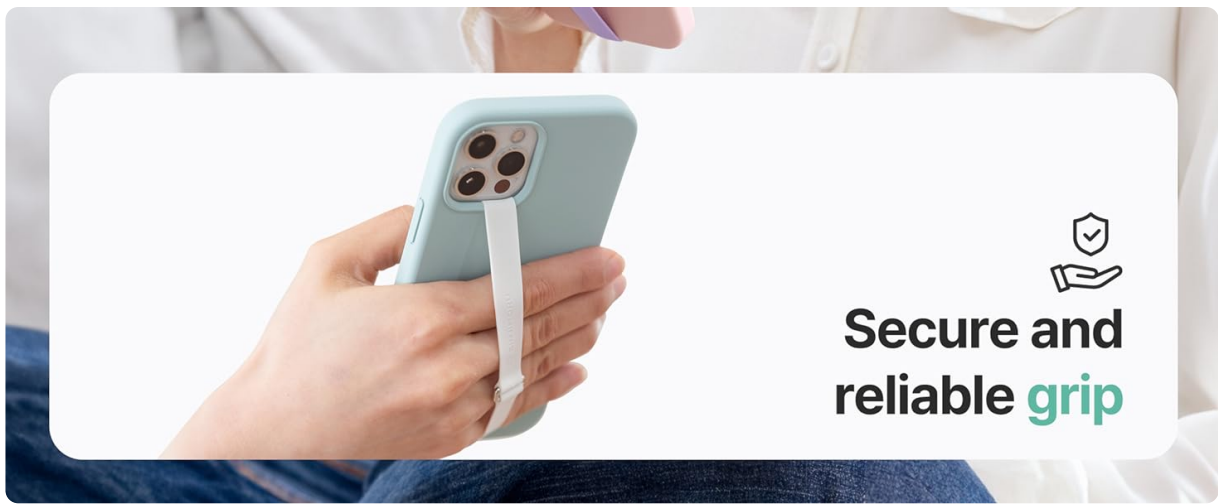

5. SETUP & INSTALLATION

Follow these steps to properly install your Sinji Loop Clip:

- Clean the Surface:** Ensure the inside surface of your phone case is clean and dry. Use an alcohol wipe if necessary, then air dry.
- Position the Strap:** Place the silicone strap inside your phone case, aligning the C-shaped clips with the charging port opening and the camera cutout.
- Secure the Clips:** Gently push the C-shaped clips through the charging port opening and the camera cutout until they are securely fastened to the edges of the case.
- Insert Phone:** Carefully place your phone back into the case, ensuring the strap lies flat against the back of the phone.

6. OPERATING INSTRUCTIONS

Once installed, the Sinji Loop Clip offers enhanced usability for your smartphone.

Secure Hand Grip

Slide one or two fingers through the silicone loop to secure your phone. This allows for a comfortable and firm grip, reducing the chance of accidental drops, especially when multitasking or using your phone in crowded environments.

Hands-Free Viewing

The flexible nature of the silicone strap allows it to act as a makeshift stand. By adjusting the position of your fingers or resting the phone on a surface, you can prop up your device for hands-free viewing in both portrait and landscape orientations.