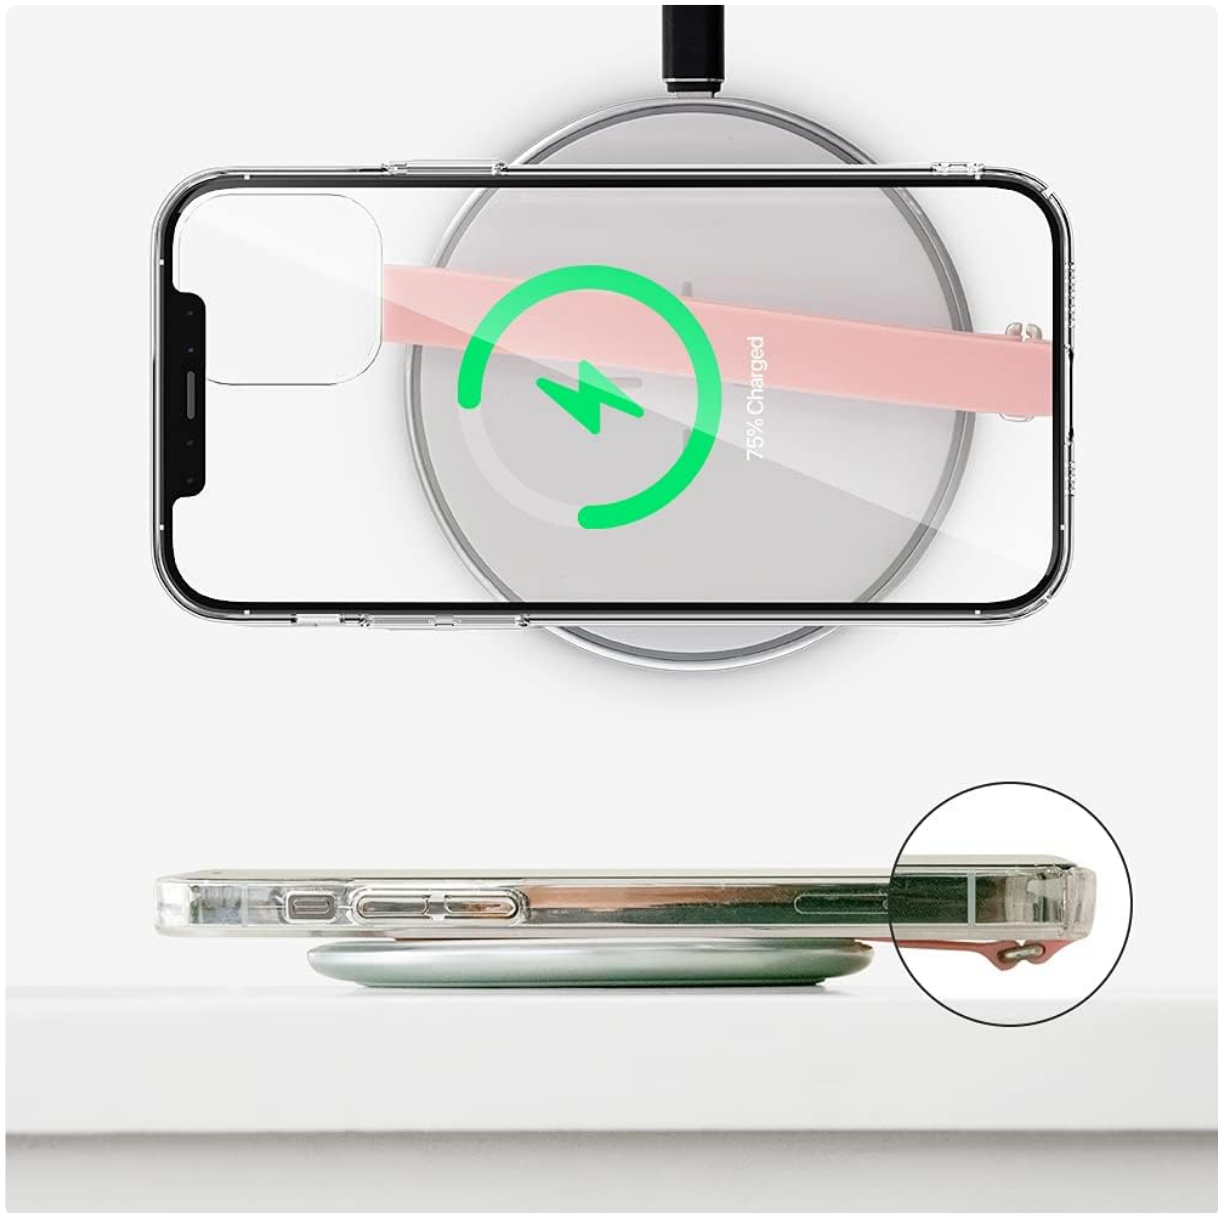

Figure 5: A hand demonstrating a secure grip on a smartphone using the Sinji Loop Clip.

Figure 6: The Sinji Loop Clip allows for a secure grip, freeing up other fingers to hold items like a coffee cup.

Hands-Free Viewing

The flexible nature of the silicone strap allows it to act as a makeshift stand. By adjusting the position of your fingers or resting the phone on a surface, you can prop up your device for hands-free viewing in both portrait and landscape orientations.

Figure 7: A user enjoying hands-free viewing of their phone in landscape orientation, supported by the Sinji Loop Clip.

Wireless Charging Compatibility

The ultra-thin design (0.9mm thick) of the Sinji Loop Clip ensures that it does not interfere with most wireless charging pads. You can charge your phone wirelessly without needing to remove the grip.