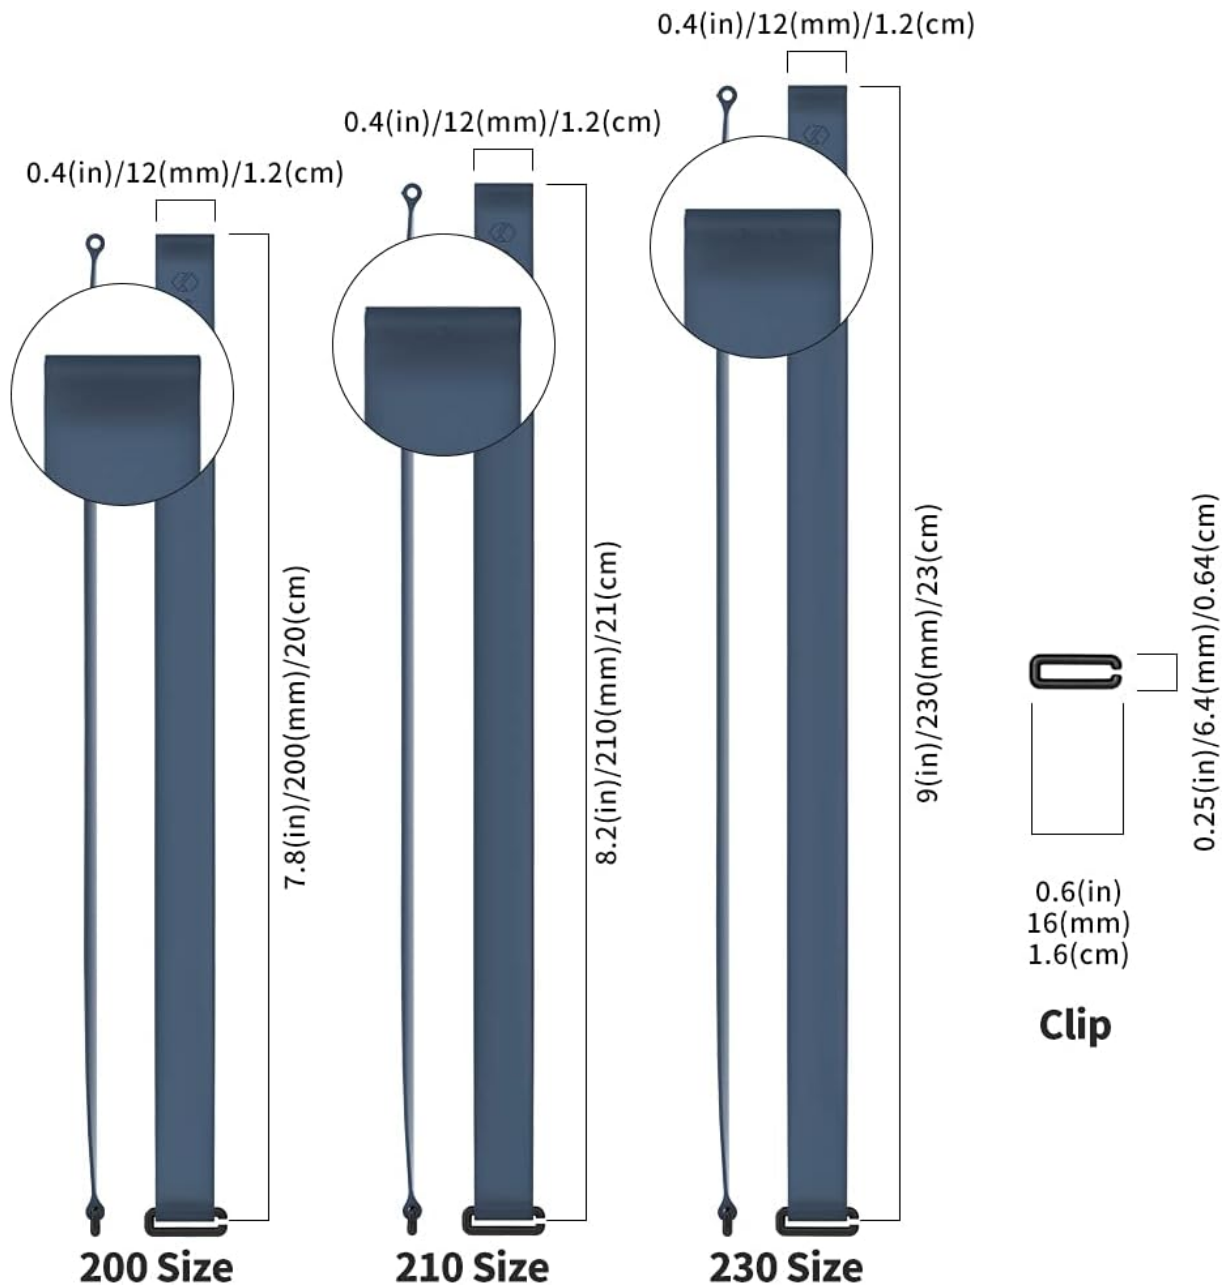

8. TROUBLESHOOTING

If you encounter any issues with your Sinji Loop Clip, consider the following:

- **Strap feels loose:** Ensure the C-shaped clips are fully inserted and secured into the phone case openings. The strap is designed to be reusable, but repeated removal and reattachment may affect its initial tension.
- **Interference with wireless charging:** While designed to be compatible, some specific wireless chargers or phone case designs might cause minor issues. Ensure the strap is positioned as flat as possible against the phone back.
- **Difficulty fitting into pockets:** The Sinji Loop Clip is designed for a slim profile. If it feels bulky, ensure it is correctly installed and not twisted.

For further assistance, please refer to the Warranty & Support section.

9. SPECIFICATIONS

Feature	Detail
Product Dimensions	7.87 x 0.47 x 0.04 inches
Item Weight	0.352 ounces
Item Model Number	SLP_CLIP
Material	Silicone
Color	Navy
Special Feature	Wireless Charging Compatible