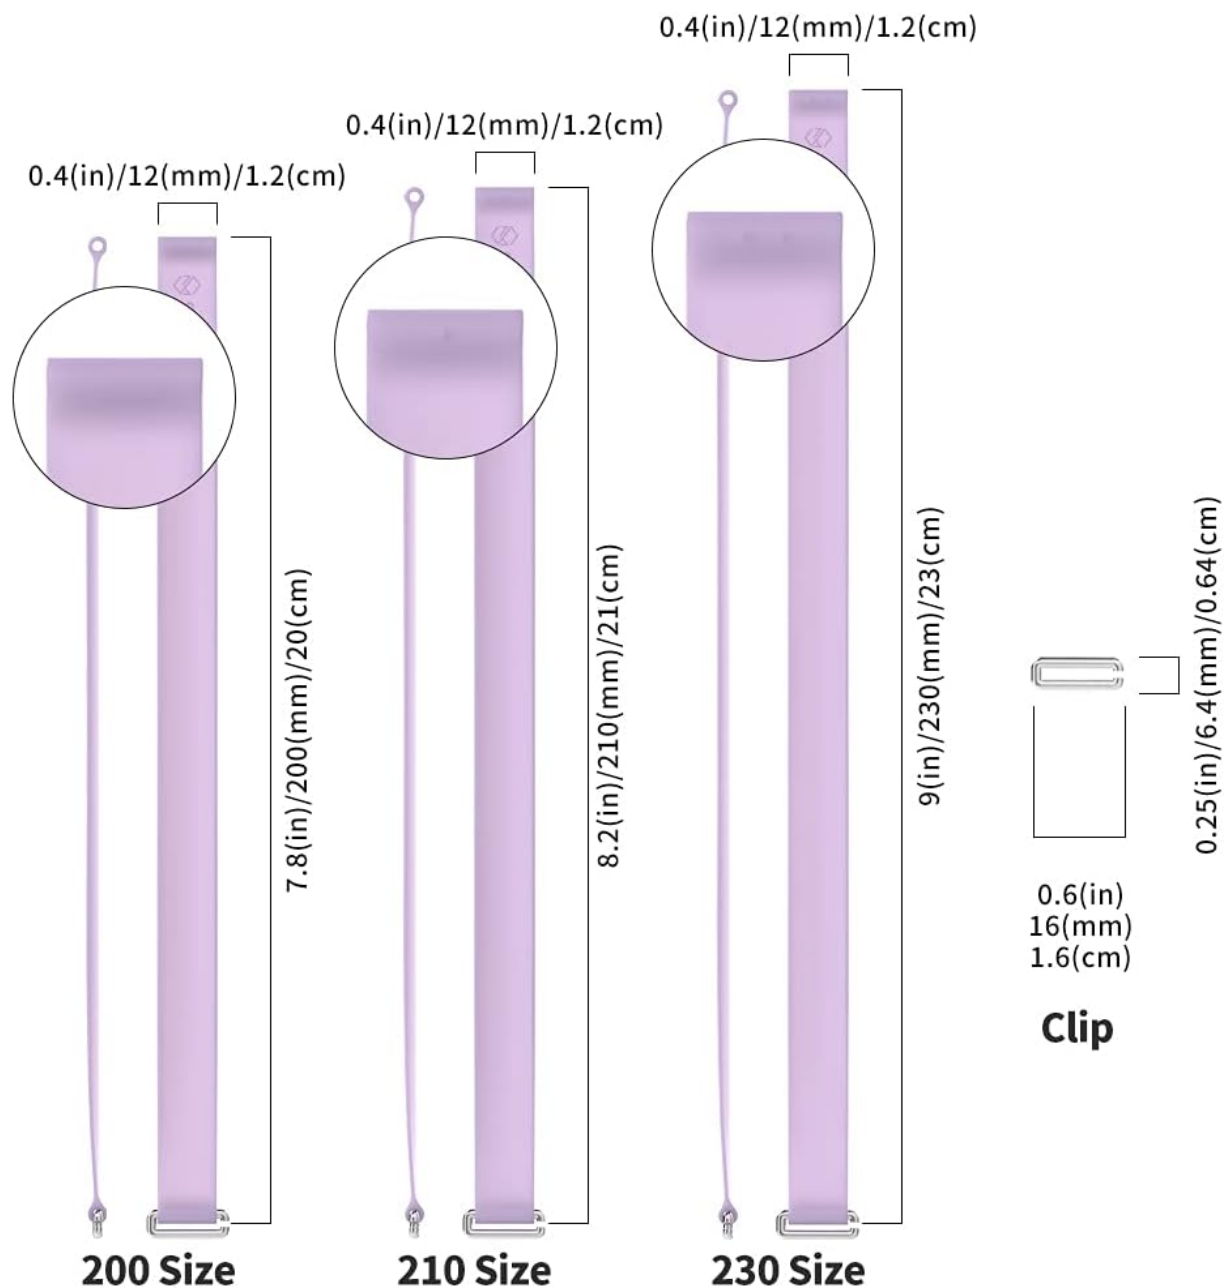

Image: Sinji Loop Clip Size Guide. This chart details compatible phone models (Samsung, Apple, LG) for 200mm, 210mm, and 230mm strap sizes. It also provides a measurement guide from camera hole to charging hole for cases not listed.

Image: Sinji Loop Clip Dimensions. This diagram illustrates the length of the 200mm (7.8in/20cm), 210mm (8.2in/21cm), and 230mm (9in/23cm) straps, along with the dimensions of the clip (0.6in/16mm x 0.25in/6.4mm).

SPECIFICATIONS

Feature	Detail
Product Dimensions	7.87 x 0.47 x 0.04 inches (for 200mm size)
Item Weight	0.106 ounces
Item Model Number	SLP_CLIP
Material	Silicone
Color	Lavender (Current Product)
Special Feature	Wireless Charging Compatible
Form Factor	Silicone loop phone strap
Manufacturer	Sinjimoru Co.Ltd