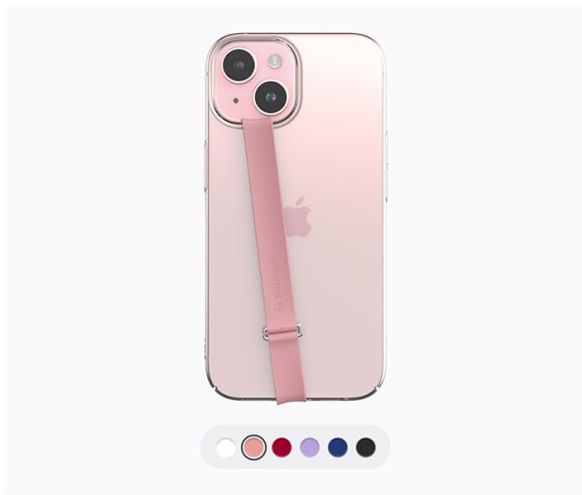

OPERATING INSTRUCTIONS

The Sinji Loop Clip provides a secure and comfortable way to hold your phone, reducing the risk of accidental drops and allowing for easier one-handed operation.

- **Secure Grip:** Slide your fingers through the silicone loop to achieve a firm and comfortable grip on your device. This allows you to hold your phone securely even while carrying other items.
- **One-Handed Use:** The strap enables extended reach across your screen, facilitating comfortable one-handed navigation and typing.
- **Selfie Stability:** Use the strap for added stability when taking photos or videos, especially selfies.

Image: Secure Phone Handling. A user demonstrates holding their phone securely with the Sinji Loop Clip while simultaneously managing other items, highlighting the enhanced grip.

Image: Comfortable Horizontal Grip. A user holds their phone horizontally with the Sinji Loop Clip, illustrating how the strap provides a relaxed and stable hold for media consumption.