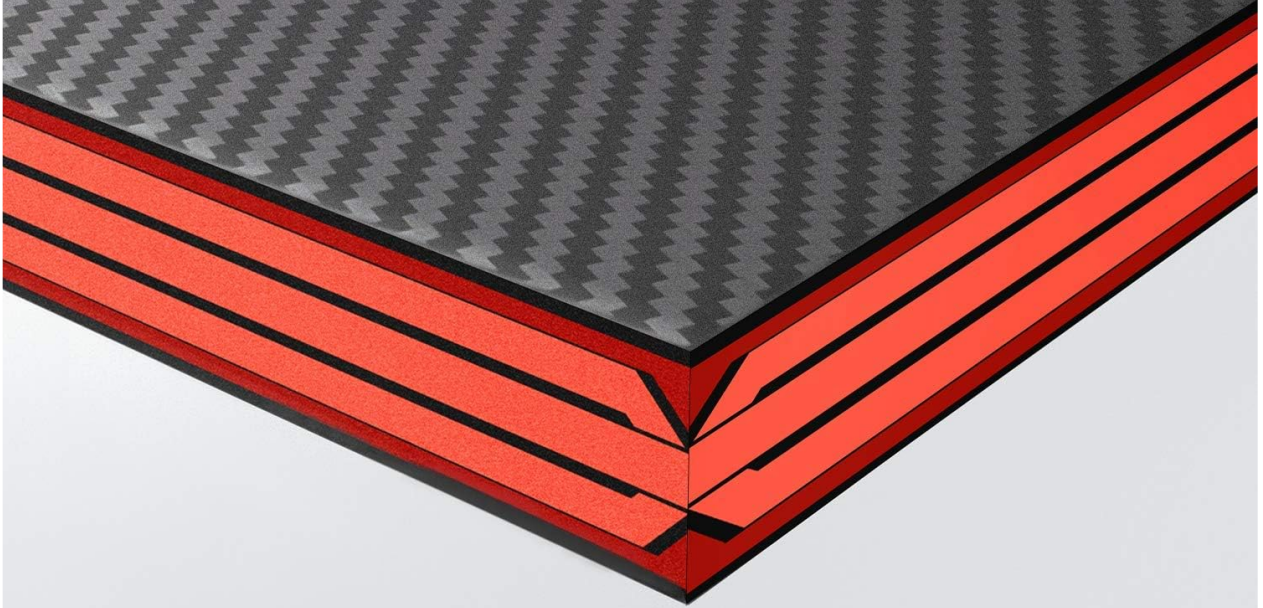

KEY FEATURES

- **Simple & Modern Design:** L-shaped design suitable for family, office, and gaming, fitting corners to save space.
- **Integrated Monitor Stand:** Equipped with a practical 18.8" x 7.8" computer stand that can be mounted anywhere along the edge of the table.
- **Durable & Sturdy Material:** Made of P2 MDF board and a high-hardness metal frame, ensuring scratch-resistance, easy cleaning, and stability.
- **Enhanced Safety:** Unique rounded corner design helps prevent bumps and injuries.
- **Versatile Configuration:** Two L-shaped tables can be combined to form a U-shaped workstation for expanded use.
- **Large Desktop & Ample Space:** Features (51.2"+51.2") L x 19.8" double desktops, accommodating multiple monitors and equipment. 29 inches height provides ample legroom.

Image: The Devoko L Shaped Gaming Desk, showcasing its carbon fiber black finish and L-shaped design with a monitor stand.

CARBON FIBER DESKTOP

Durable, Waterproof, Easy Clean
Fashion

Image: Detailed dimensions of the L-shaped desk, including desktop length, width, and height, and monitor stand dimensions.

Image: A close-up view of the carbon fiber desktop surface, highlighting its durable, waterproof, and easy-to-clean properties.

Image: Illustration demonstrating the moveable nature of the monitor shelf, allowing for flexible placement.