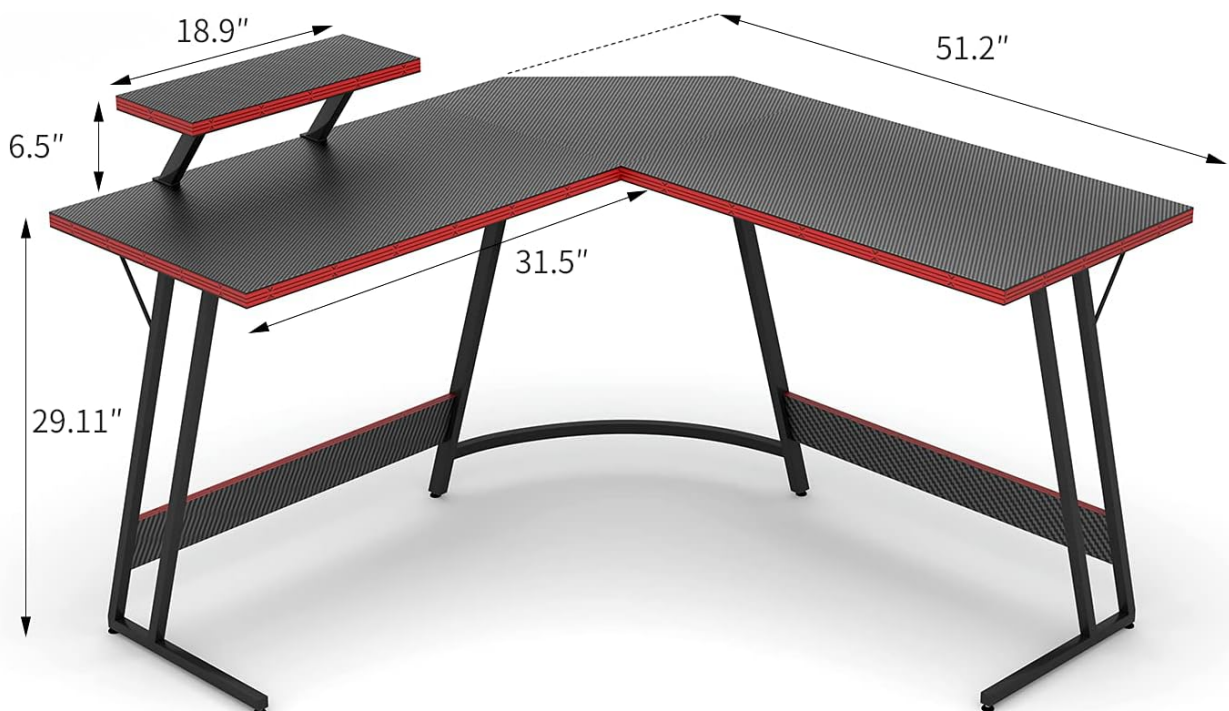

KEY FEATURES

- **Simple & Modern Design:** L-shaped design suitable for family, office, and gaming, fitting corners to save space.
- **Integrated Monitor Stand:** Equipped with a practical 18.8" x 7.8" computer stand that can be mounted anywhere along the edge of the table.
- **Durable & Sturdy Material:** Made of P2 MDF board and a high-hardness metal frame, ensuring scratch-resistance, easy cleaning, and stability.
- **Enhanced Safety:** Unique rounded corner design helps prevent bumps and injuries.
- **Versatile Configuration:** Two L-shaped tables can be combined to form a U-shaped workstation for expanded use.
- **Large Desktop & Ample Space:** Features (51.2"+51.2") L x 19.8" double desktops, accommodating multiple monitors and equipment. 29 inches height provides ample legroom.

Image: The Devoko L Shaped Gaming Desk, showcasing its carbon fiber black finish and L-shaped design with a monitor stand.

CARBON FIBER DESKTOP

Durable, Waterproof, Easy Clean
Fashion

Image: Detailed dimensions of the L-shaped desk, including desktop length, width, and height, and monitor stand dimensions.

Image: A close-up view of the carbon fiber desktop surface, highlighting its durable, waterproof, and easy-to-clean properties.

Image: Illustration demonstrating the moveable nature of the monitor shelf, allowing for flexible placement.

Image: Detail of the adjustable foot on the desk leg, designed for stability on uneven surfaces.

USAGE AND VERSATILITY

The Devoko L Shaped Gaming Desk offers a highly functional and adaptable workspace. Its L-shape is ideal for corner placement, maximizing room utility. The generous desktop area can comfortably accommodate multiple monitors, a keyboard, mouse, and other peripherals, making it suitable for intensive gaming setups or comprehensive office work.