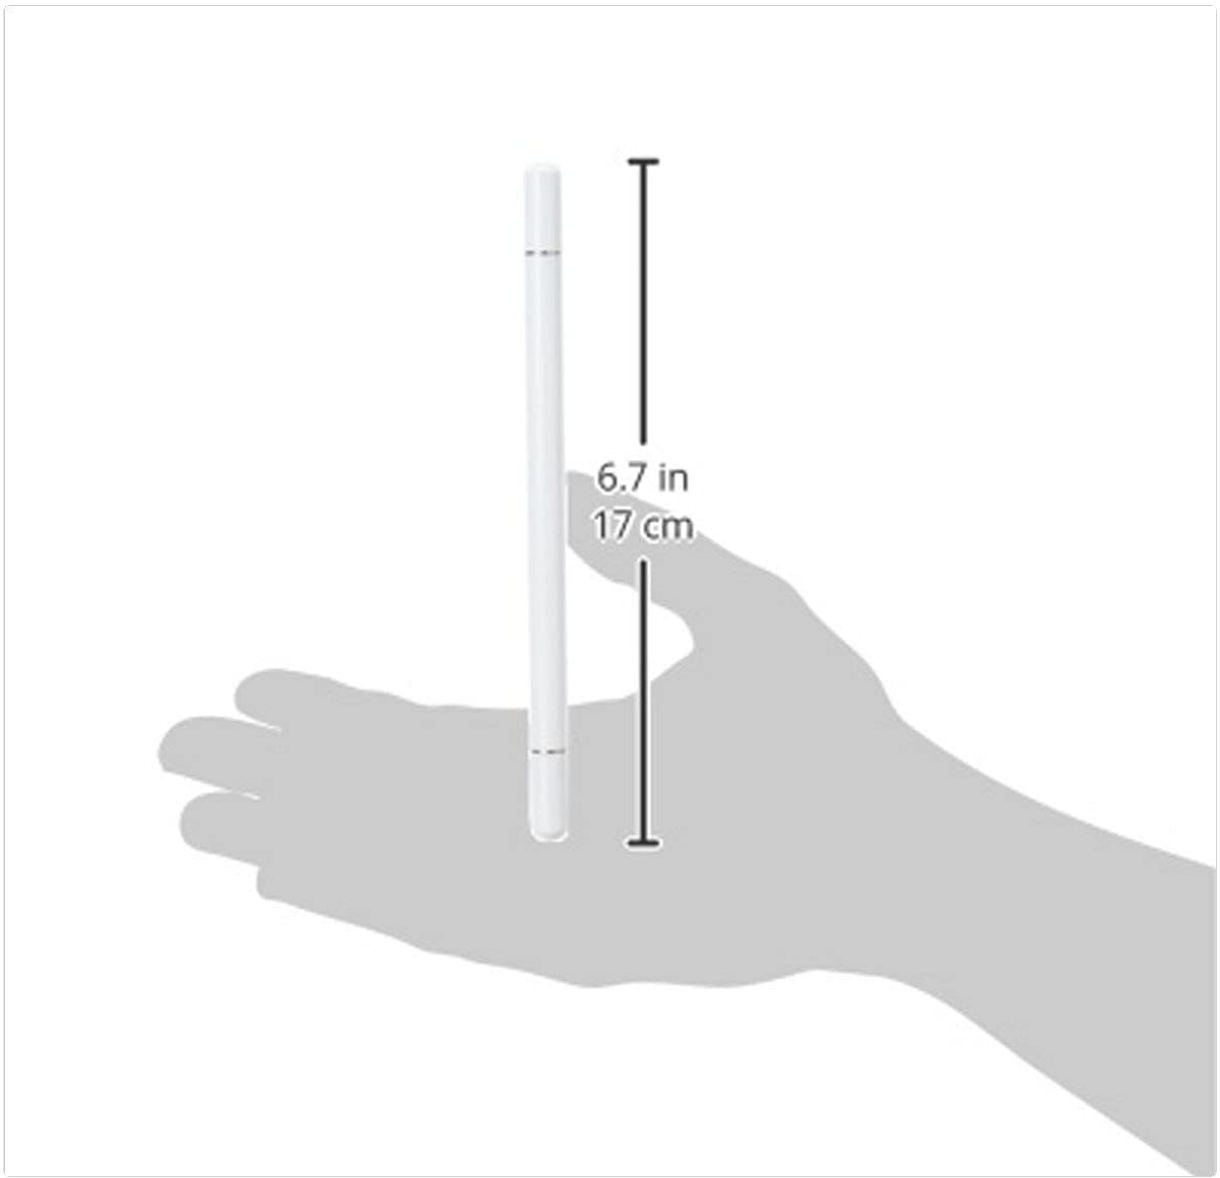

## 6. SPECIFICATIONS

<b>Brand</b>	WIWU
<b>Model</b>	f/y
<b>Material</b>	Aluminum alloy + Silicone
<b>Color</b>	White
<b>Length</b>	163 mm
<b>Diameter</b>	9 mm
<b>Weight</b>	350 grams <i>(Note: This weight may refer to the package weight.)</i>
<b>Compatibility</b>	Android, Apple, and Microsoft devices
<b>ASIN</b>	B0923223K6
<b>UPC</b>	6973218930046

Figure 3: The stylus shown with its approximate length of 17 cm (6.7 inches).

Figure 4: Back of the product packaging displaying detailed specifications and a QR code for additional information. The QR code links to <http://weixin.qq.com/r/5EQ0LDzEGWFmrXhP9xH2>.