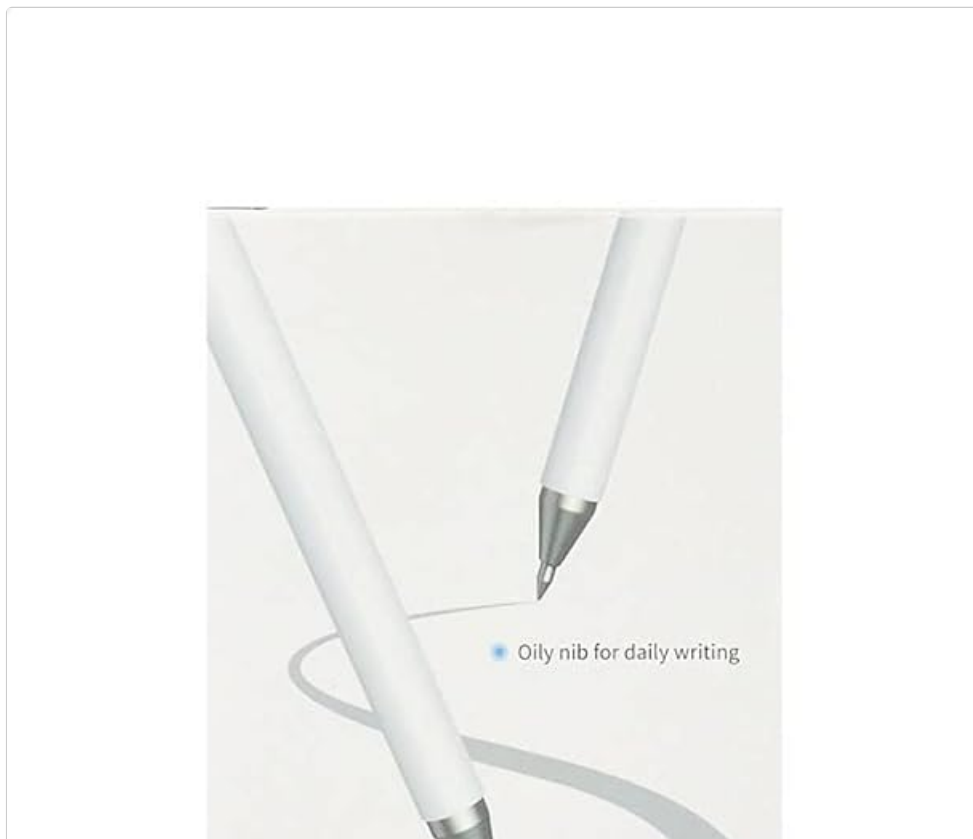

## 1. PRODUCT OVERVIEW

The WIWU 2-in-1 Passive Stylus + Ballpoint Pen is a versatile writing and drawing tool designed for use with various touchscreen devices and traditional paper. This passive stylus requires no charging, offering immediate functionality for your digital and analog needs.

### Key Features:

- **Dual Functionality:** Combines a passive stylus for touchscreens and a traditional ballpoint pen.
- **No Charging Required:** Ready to use at any time without power.
- **Smooth Operation:** Designed for fluid drawing and writing on compatible screens.
- **Replaceable Tip:** The stylus tip is easily replaceable for extended product life.
- **Screen Protection:** Features a transparent silicone disc tip that prevents damage and ensures smooth gliding on screens.
- **Wide Compatibility:** Supports Android, Apple, and Microsoft operating systems.

Figure 3: The stylus shown with its approximate length of 17 cm (6.7 inches).

Figure 4: Back of the product packaging displaying detailed specifications and a QR code for additional information. The QR code links to <http://weixin.qq.com/r/5EQ0LDzEGWFmrXhP9xH2>.