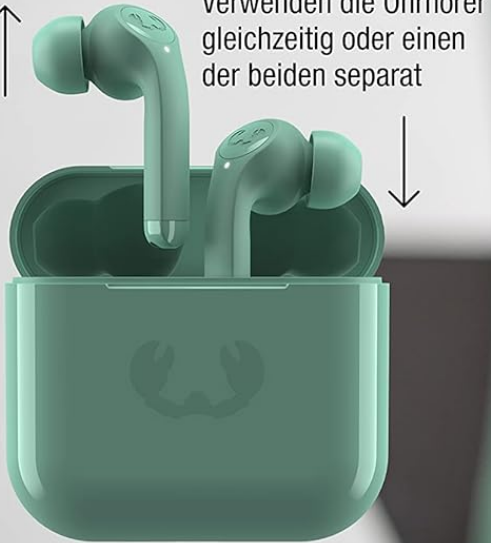

## Pairing with a Device

The Twins 2 Tip earbuds feature automatic pairing for convenience.

1. Ensure your earbuds are charged.
2. Open the charging case. The earbuds will automatically enter pairing mode.
3. On your device (smartphone, tablet, etc.), go to Bluetooth settings and select "Fresh'n Rebel Twins 2 Tip" from the list of available devices.
4. Once connected, you will hear an audio confirmation.

The earbuds also support **Dual Master Technology**, allowing you to use either the left or right earbud independently. Simply take one earbud out of the case, and it will connect automatically.

**AUTOMATISCHES  
PAIRING**  
SCHNELL UND EINFACH