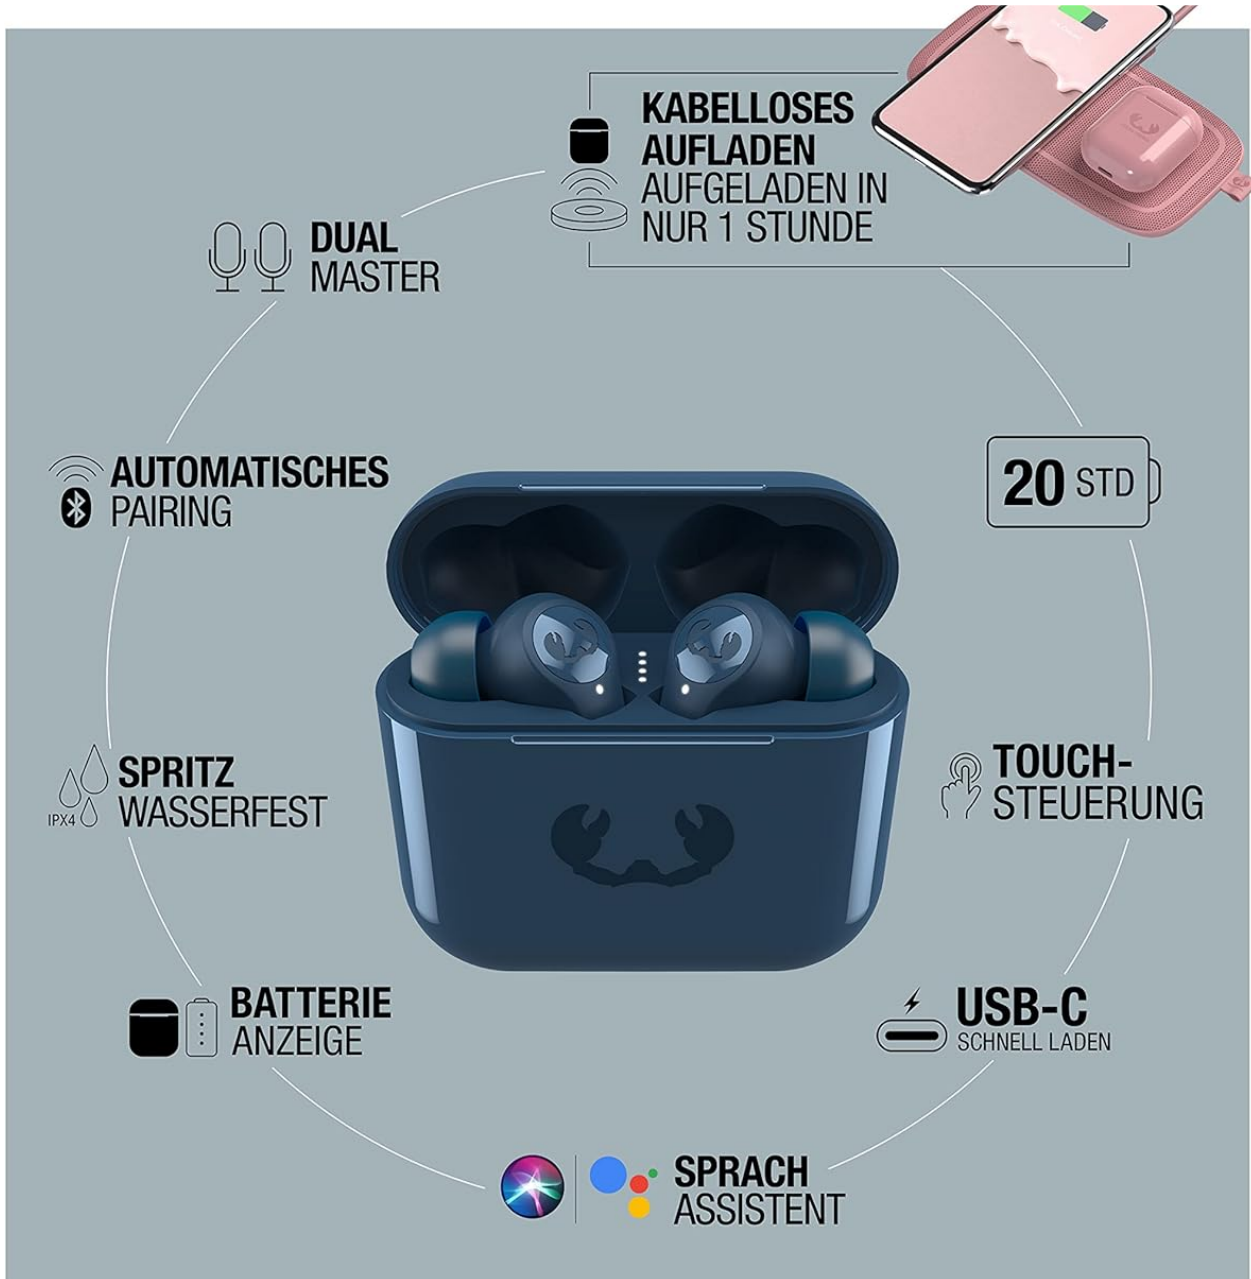

Before first use, fully charge your Twins 2 Tip earbuds and charging case. The charging case supports both wired (USB-C) and wireless charging.

- **Wired Charging:** Connect the provided USB Type-A to USB Type-C cable to the charging port on the case and a power source.
- **Wireless Charging:** Place the charging case on a compatible wireless charging pad.

The LED indicators on the charging case will show the charging status and battery level. A full charge provides up to 4 hours of playtime for the earbuds, with the case offering an additional 16 hours, totaling 20 hours of playtime.

DAS IST ECHTE FREIHEIT

Geniesst du bis zu **20 Stunden** Spielzeit insgesamt und **4 Stunden** mit einer Ladung.