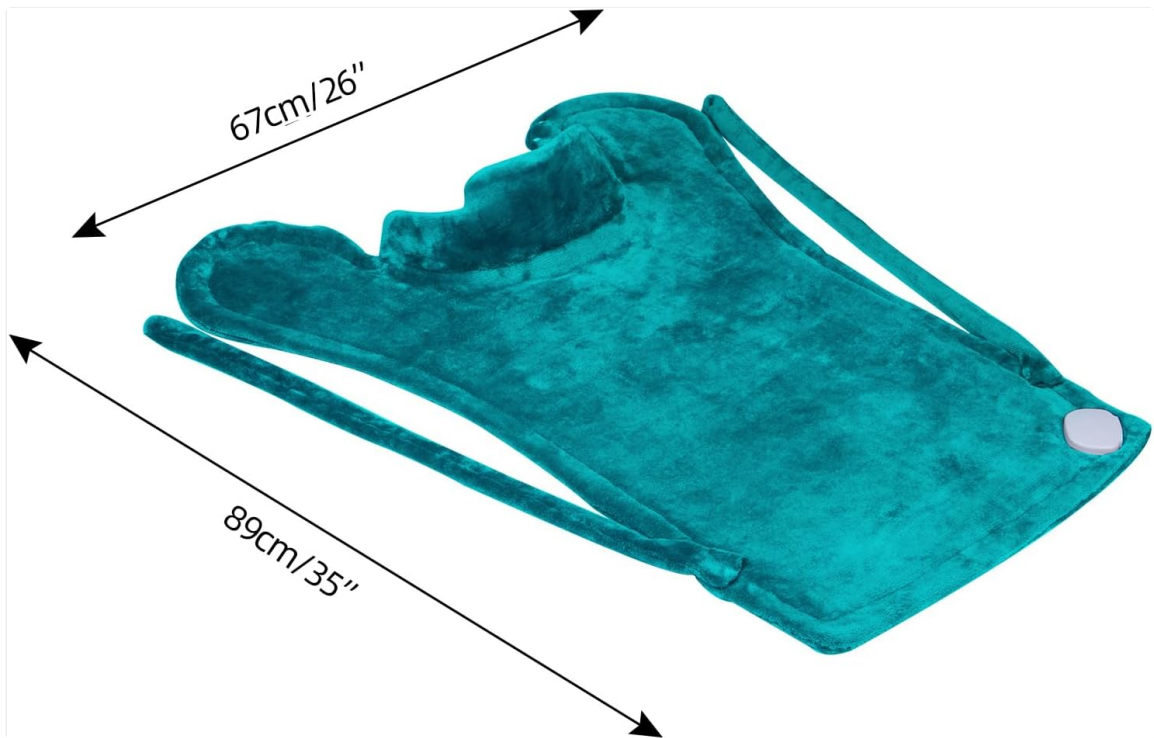

RUQIJI B08ZDDPKC6

Ruqiji Neck & Shoulder & Back Heating Pad User Manual

Model: B08ZDDPKC6 | Brand: RUQIJI

INTRODUCTION

Thank you for choosing the Ruqiji 26" x 35" Neck & Shoulder & Back Heating Pad. This product is designed to provide targeted heat therapy for tension, aches, cramps, and stiffness in various body parts, including your neck, shoulders, back, legs, arms, and abdomen. With its advanced features and user-friendly design, it aims to offer comfort and pain relief. Please read this manual thoroughly before use to ensure safe and effective operation.

PRODUCT FEATURES

- **XXXL Size for Full Body Use:** Measuring 26 inches by 35 inches, this heating pad is generously sized to cover large areas of the body, providing comprehensive relief for the neck, shoulders, back, and other muscle groups.

Image: The heating pad laid flat, showing its dimensions of 26 inches (67cm) in width and 35 inches (89cm) in length.

- **LED Large Screen Controller:** The intuitive LED screen allows for easy temperature and timer adjustments, making it simple for users of all ages to operate.