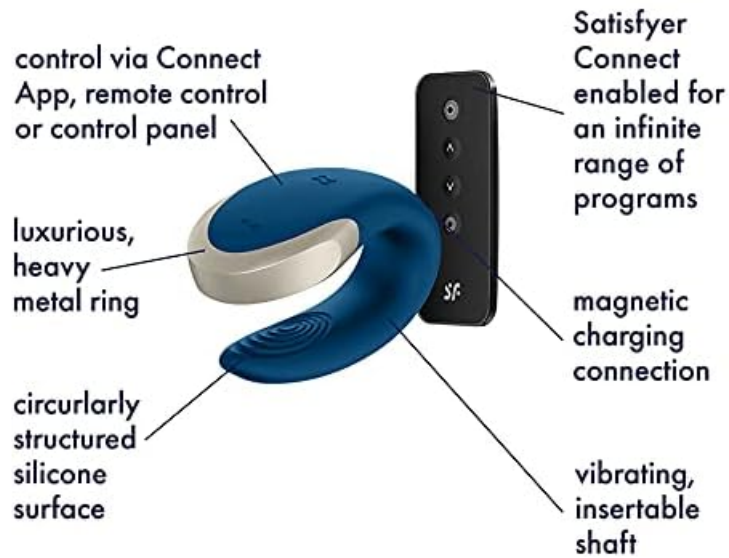

Manuals.plus /

› Satisfyer /

› Satisfyer Double Love Connect App Vibrator Instruction Manual

Satisfyer E31636

Satisfyer Double Love Connect App Vibrator Instruction Manual

Model: E31636

PRODUCT OVERVIEW

The Satisfyer Double Love is an app-controlled vibrator designed for couples, offering G-spot and clitoral stimulation. It features a U-shaped design with two powerful motors, one for clitoral stimulation and the other for G-spot massage during use. The device can be controlled via the free Satisfyer Connect App or an included wireless remote control. Constructed from body-friendly silicone and genuine metal, it is also waterproof (IPX7 rated).

WHAT'S INCLUDED

- Satisfyer Double Love Connect App Vibrator
- Wireless Remote Control
- Magnetic USB Charging Cable
- Instruction Manual

PRODUCT FEATURES

Image: Diagram illustrating the product features, including the vibrator, remote control, and magnetic charging port.

Image: The magnetic USB charging cable.

2. Connecting to the Satisfyer Connect App

1. Download the free Satisfyer Connect App from the App Store (iOS) or Google Play Store (Android).
2. Ensure your device's Bluetooth is enabled.
3. Turn on the Satisfyer Double Love by pressing and holding the power button until it vibrates.
4. Open the Satisfyer Connect App and follow the on-screen instructions to pair your device.
5. Once paired, you can control the vibrator directly from the app.