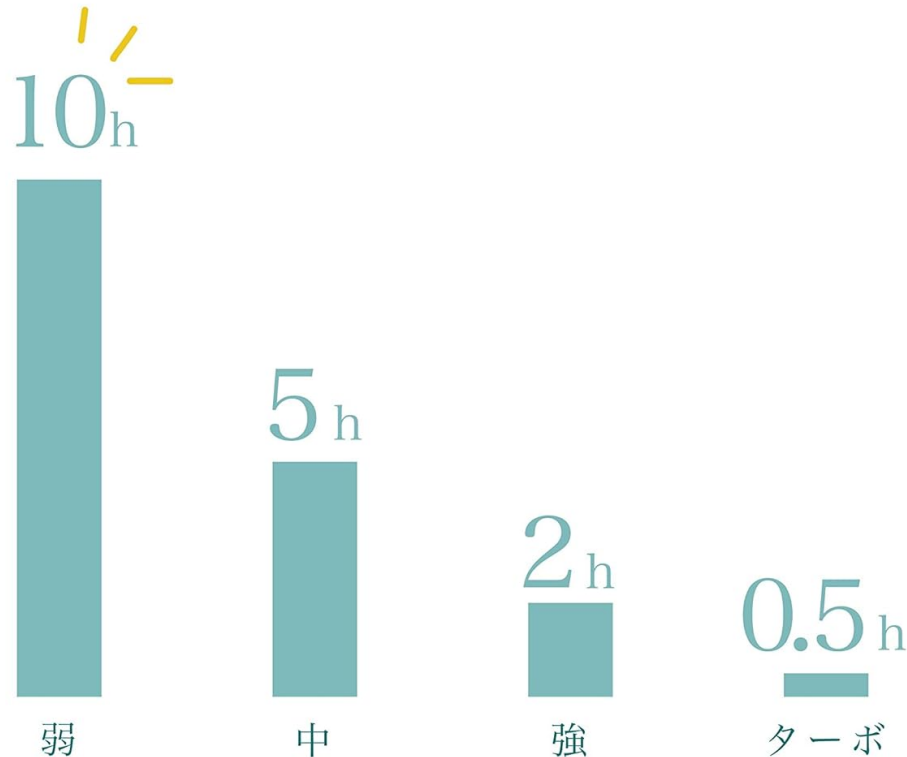

※1 満充電時

Image: A bar chart illustrating the approximate battery life of the RHYTHM portable fan at its four different speed settings: Weak, Medium, Strong, and Turbo.

MAINTENANCE

Cleaning

- Ensure the fan is turned off and disconnected from any power source before cleaning.
- Wipe the exterior of the fan with a soft, dry cloth.
- For dust accumulation on the fan blades or grille, use a soft brush or compressed air. Do not use water or harsh cleaning agents.