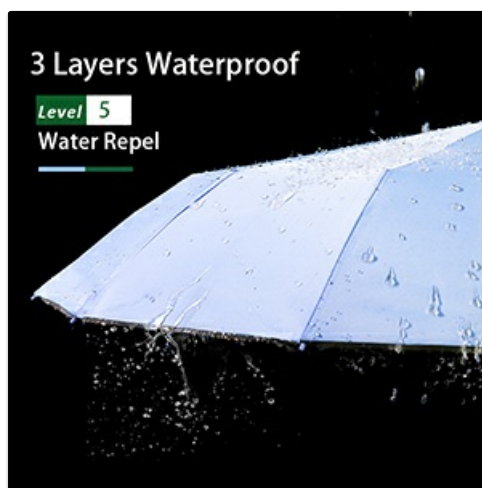

Figure 4: The 300T fabric provides a high level of water repellency.