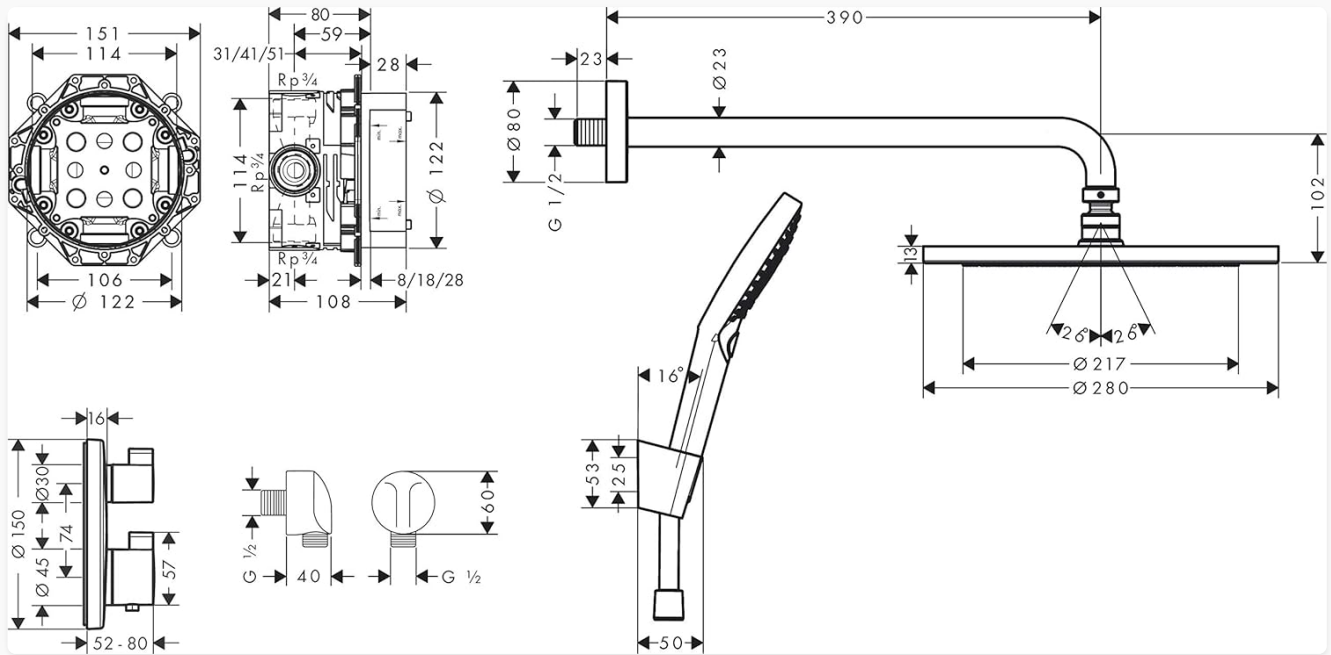

- Wall connection
- Shower holder
- Shower hose (1.25 m)
- Installation instructions
- Mounting material

3. SETUP AND INSTALLATION

Installation of the Hansgrohe Croma 280 1jet Shower System requires professional expertise due to its flush-mounted design. The iBox universal basic body is included to ensure a secure and space-saving installation within the wall.

More space & safe installation

Image 2: The iBox universal basic body, designed for safe and space-saving flush-mounted installation of the shower system components.

The system includes all necessary mounting materials. Ensure that your wall structure is suitable for flush-mounted installation and can support the weight of the system.

Image 3: Technical drawing illustrating the dimensions and installation details of the shower head, hand shower, and thermostat.

4. OPERATING INSTRUCTIONS

Your Hansgrohe Cromo 280 1jet Shower System is designed for intuitive operation, providing precise control over water temperature and spray types.