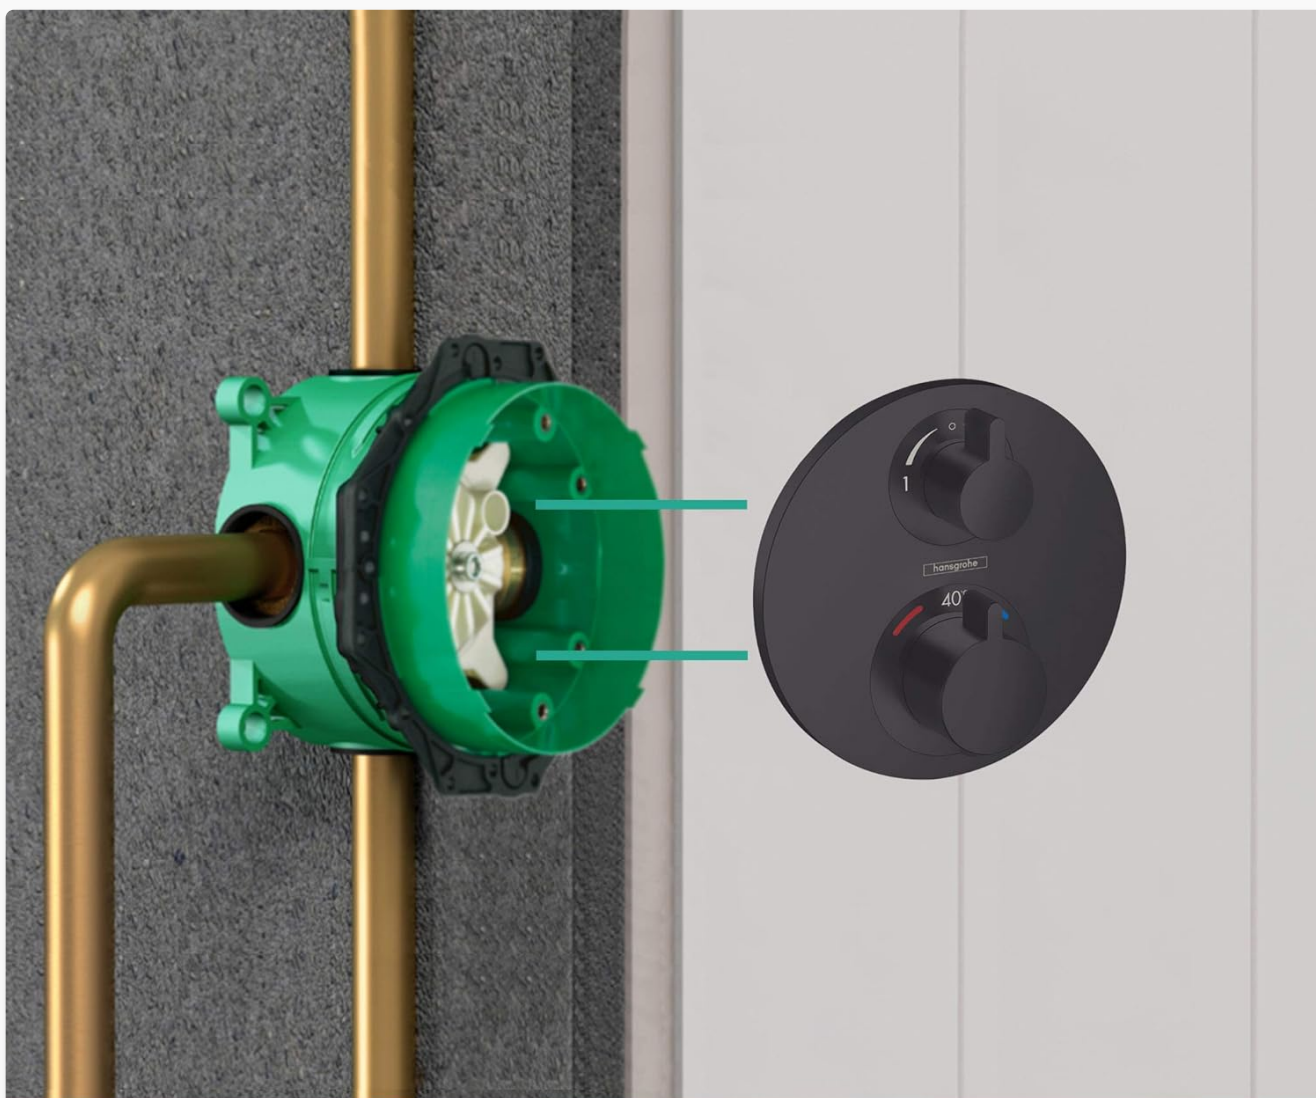

- Wall connection
- Shower holder
- Shower hose (1.25 m)
- Installation instructions
- Mounting material

3. SETUP AND INSTALLATION

Installation of the Hansgrohe Croma 280 1jet Shower System requires professional expertise due to its flush-mounted design. The iBox universal basic body is included to ensure a secure and space-saving installation within the wall.

Important: Always refer to the detailed installation instructions provided in the packaging for specific steps, safety guidelines, and required tools. Incorrect installation can lead to water damage or system malfunction.

More space & safe installation

Image 2: The iBox universal basic body, designed for safe and space-saving flush-mounted installation of the shower system components.