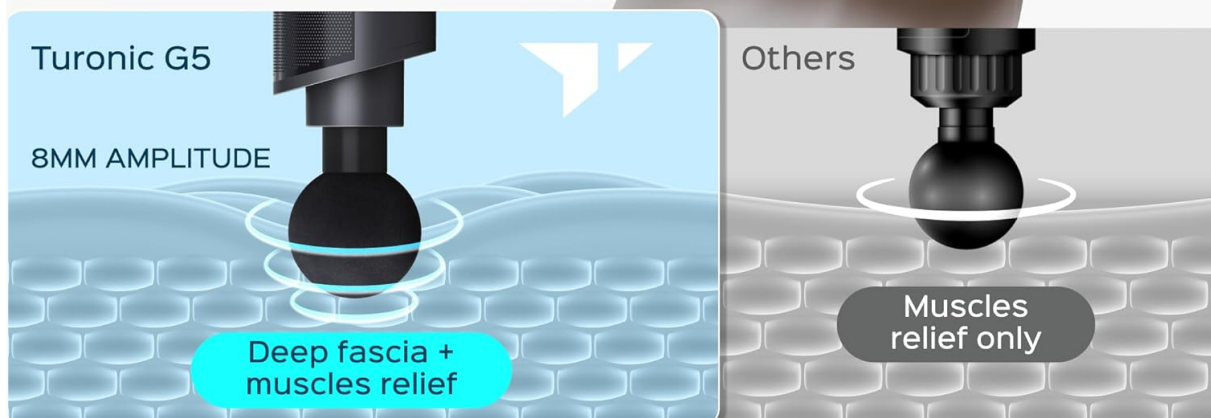

Professional-Grade Wellness Support

Image: Turonic GM5 Massage Gun, its carrying case, 7 massage heads, charger, and user manual.

PRODUCT FEATURES

- **Powerful Deep Tissue Relief:** Delivers percussion up to 3200 RPM across 20 speeds, with an 11mm amplitude and 44 pounds of max stall force.
- **Versatile 7 Massage Heads:** Customize your therapy with 7 interchangeable heads for different muscle groups and massage types.
- **Ultra-Quiet Operation:** Advanced sound-dampening technology ensures a peaceful experience, operating at 45 dB.
- **Long-Lasting & Portable:** Features a rechargeable 3400mAh battery providing up to 7 hours of continuous use. Lightweight at 1.6 lbs and includes a carry case for on-the-go relief.
- **User-Friendly Design:** Effortlessly adjust speeds with an intuitive touch interface. Ergonomic and cordless for comfortable, extended use. Includes a 10-minute smart timing auto-off feature.