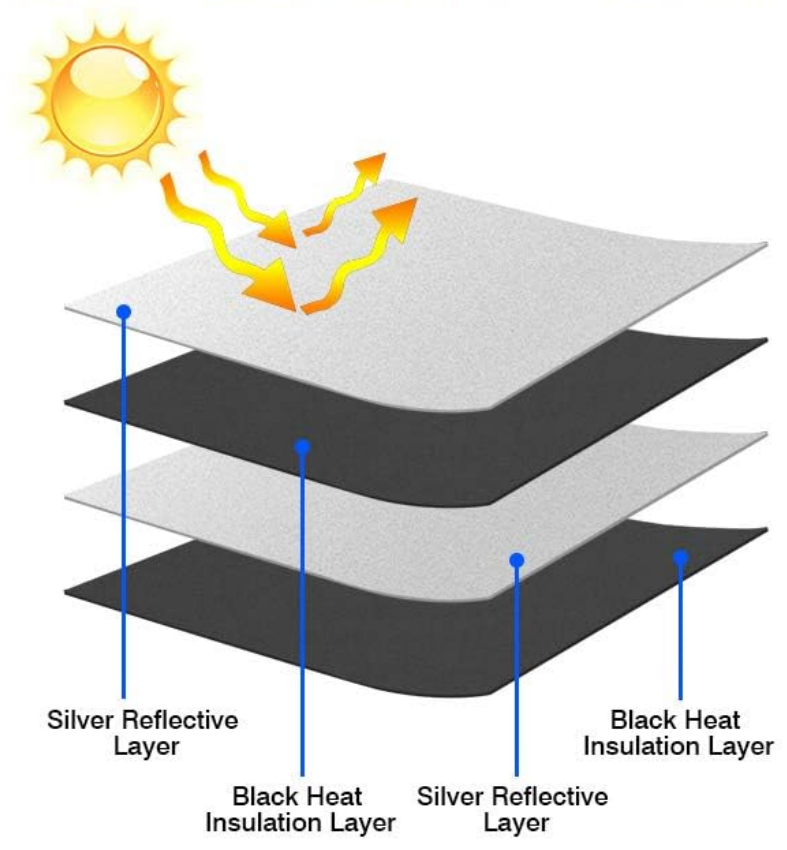

Image: Visual comparison of car interior temperature before and after sun shade installation, showing significant cooling.

Image: Diagram illustrating the double-layer construction of the 210T reflective fabric, highlighting silver reflective and black heat insulation layers.