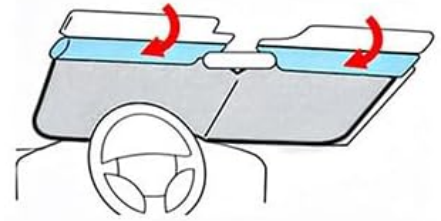

EASY INSTALLATION

Note: The sunshade's black side facing the inside and silver side is facing outside.

1. Open the sunshade in car.
2. Pull the sun visors down, and make it hold the sunshade against windshield.
3. Attach velcro above the rear-view mirror.