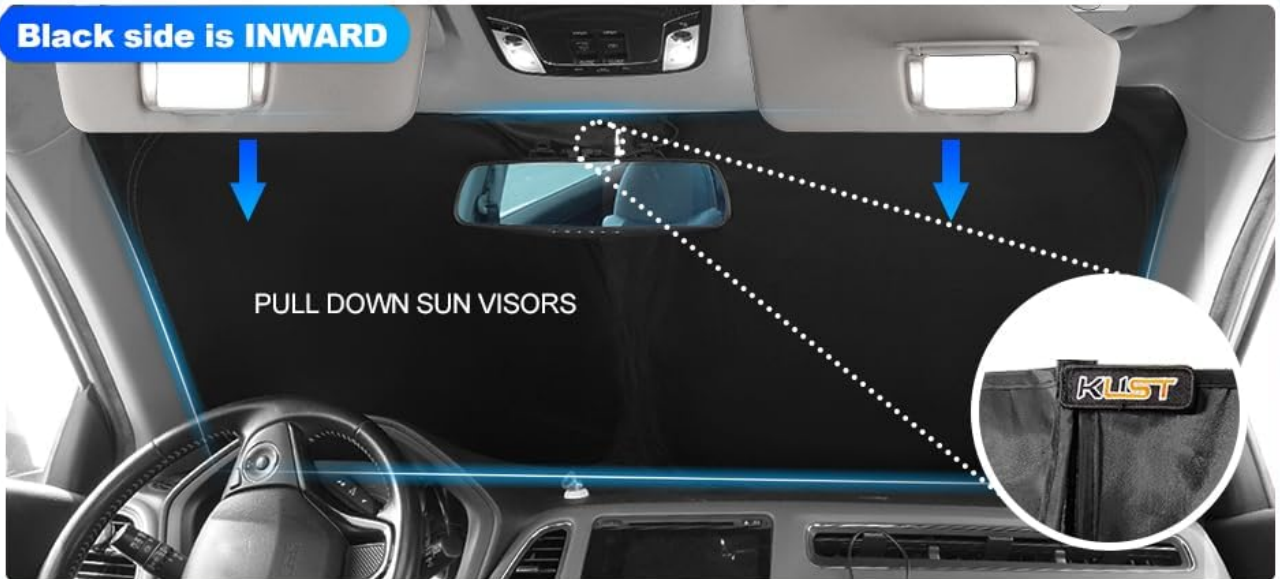

Image: Visual comparison of car interior temperature before and after sun shade installation, showing significant cooling.

Image: Diagram illustrating the double-layer construction of the 210T reflective fabric, highlighting silver reflective and black heat insulation layers.

3. SETUP AND INSTALLATION

Follow these steps for proper installation of your KUST Windshield Sun Shade:

1. **Open the Sun Shade:** Carefully unfold the sun shade inside your vehicle. It is designed to pop open easily.
2. **Position the Shade:** Place the sun shade against the inside of your windshield. Ensure the **silver side is facing outward** towards the sun, and the **black side is facing inward** towards the car interior.
3. **Secure with Sun Visors:** Pull down your vehicle's sun visors to hold the sun shade firmly in place against the windshield.
4. **Attach Velcro (if applicable):** For models with a central cutout, attach the velcro strap around your rearview mirror to further secure the shade and eliminate any gaps.

PLEASE NOTE AS BELOWS

PLEASE NOTE: The Silver side is OUTWARD

Black side is INWARD

Image: Visual guide emphasizing the correct orientation of the sun shade: silver side facing outward, black side facing inward.

EASY INSTALLATION

Note: The sunshade's black side facing the inside and silver side is facing outside.

1. Open the sunshade in car.
2. Pull the sun visors down, and make it hold the sunshade against windshield.
3. Attach velcro above the rear-view mirror.