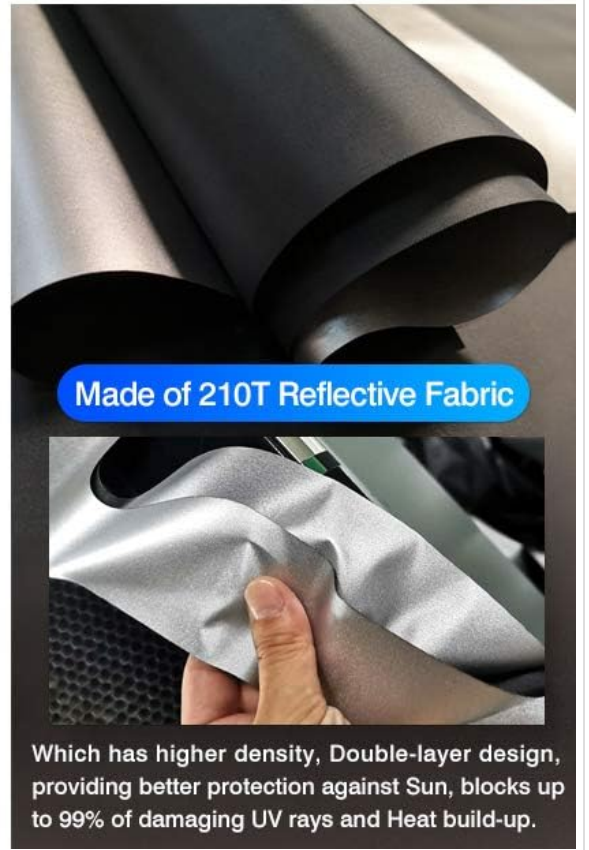

Image: Visual comparison of car interior temperature before and after sun shade installation, showing significant cooling.

Image: Diagram illustrating the double-layer construction of the 210T reflective fabric, highlighting silver reflective and black heat insulation layers.