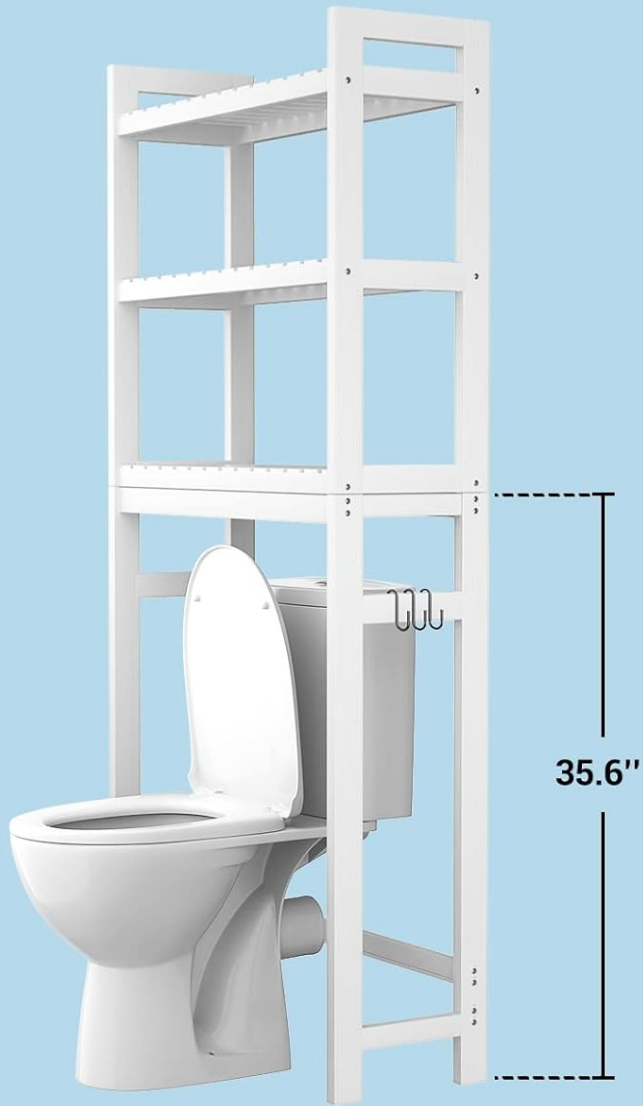

Thank you for choosing the Homykic Over The Toilet Storage. This 3-tier freestanding bamboo organizer rack is designed to efficiently utilize vertical space in your bathroom, providing convenient storage for various items. Its durable bamboo construction ensures longevity and a natural aesthetic. Please read this manual carefully before assembly and use to ensure proper installation and safe operation.

Key Assembly Features:

- The bottom shelf is positioned 35.6 inches from the floor, ensuring it fits over most standard toilets and allows for easy opening of the toilet lid.
- Adjustable bottom bar for toilets of different heights.
- Includes 2 sets of anti-tilt kits for enhanced security and stability, preventing the unit from wobbling or toppling.

Figure 4.1: Product Dimensions and Toilet Clearance

OURs

35.6" high bottom shelf fits all toilets and the toilet lid opens easily.

OTHERs

33" high bottom shelf, hit the top of the toilet and the toilet lid got stuck and fell off.

Usage Recommendations:

- **Bathroom Space Saver:** Utilize the three tiers to store toilet papers, shampoo, shower gels, towels, hairdryers, and decorative items. The design helps declutter your bathroom without occupying valuable floor space.
- **Multifunctional Organizer:** This unit can also be used in laundry rooms for detergents and baskets, or on balconies to display plants and flowers.
- **Detachable Hooks:** Use the included 3 removable hooks to hang small towels, washcloths, or toilet paper rolls for easy access.