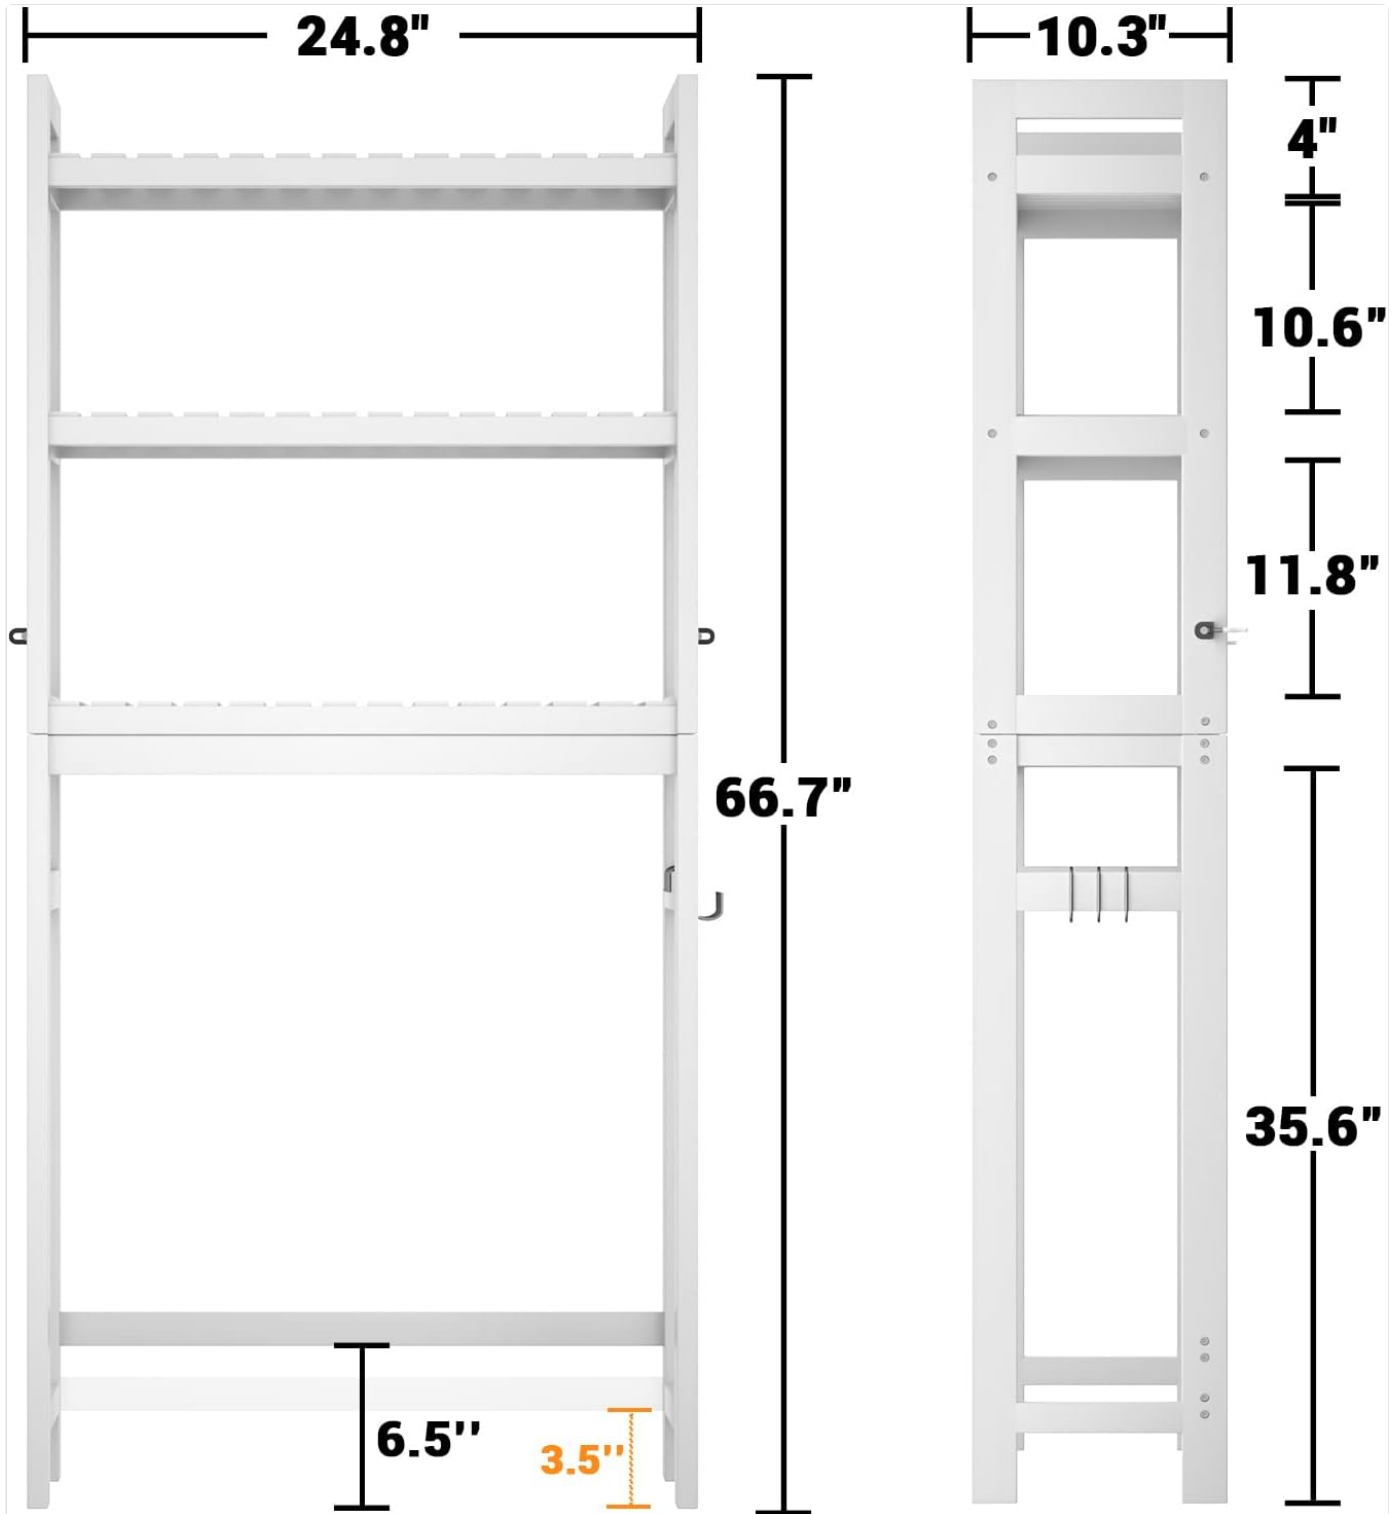

Thank you for choosing the Homykic Over The Toilet Storage. This 3-tier freestanding bamboo organizer rack is designed to efficiently utilize vertical space in your bathroom, providing convenient storage for various items. Its durable bamboo construction ensures longevity and a natural aesthetic. Please read this manual carefully before assembly and use to ensure proper installation and safe operation.

Key Assembly Features:

- The bottom shelf is positioned 35.6 inches from the floor, ensuring it fits over most standard toilets and allows for easy opening of the toilet lid.
- Adjustable bottom bar for toilets of different heights.
- Includes 2 sets of anti-tilt kits for enhanced security and stability, preventing the unit from wobbling or toppling.

Figure 4.1: Product Dimensions and Toilet Clearance

OURs

35.6" high bottom shelf fits all toilets and the toilet lid opens easily.

OTHERs

33" high bottom shelf, hit the top of the toilet and the toilet lid got stuck and fell off.

If the problem persists, please contact Homykic customer support for further assistance.

8. SPECIFICATIONS

Brand	Homykic
Model Name	over the toilet storage
Product Dimensions	10.24"D x 24.8"W x 66.73"H
Item Weight	15.21 Pounds
Number of Shelves	3
Weight Limit	90 Pounds
Material	Bamboo (Furniture Finish)
Finish Type	Painted
Installation Type	Freestanding
Special Features	Lightweight, Rust Proof, Space Saving, over the toilet storage
Assembly Required	Yes
Recommended Uses	Toiletries, Decorative Items, Plants