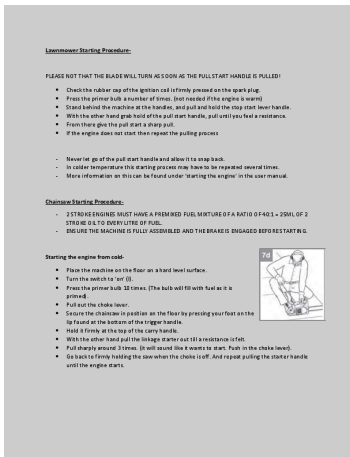

[pdf] User Manual Instructions

Terry Young Instructions for Use IFU Einhell GC PM 46 4 S Self Propelled Petrol Lawnmower 46cm Cutting Width 50 L Grass Box 9 Height Levels Easy To Start Walk Behind Lawn Mower With Stroke Engine Garden 61nekz5U rL m media amazon images I |||
Lawnmower Starting Procedure- PLEASE NOT THAT THE BLADE WILL TURN AS SOON AS THE PULL START HANDLE IS PULLED Check the rubber cap of the ignition coil is firmly pressed on the spark plug. Press the primer bulb a number of times. not needed if the engine is warm Stand behind the machine at the ...
lang:en score:21 filesize: 115.38 K page_count: 3 document date: 2022-07-19