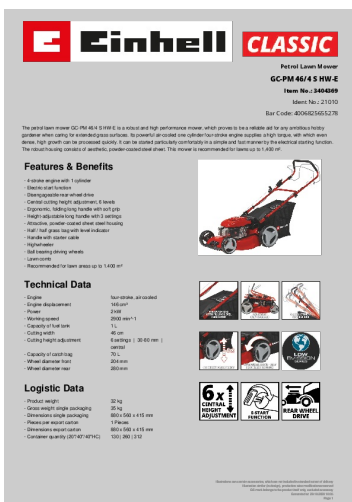

[pdf]

Скачать Купить бензиновую газонокосилку Einhell GC PM 46 4 S HW E артикул 3404369 в официальном магазине Беларуси 16198867843404369 einhell belarus by files documents ||| Petrol Lawn Mower **GC-PM 46/4 S HW-E** Item No.: 3404369 Ident No.: 21010 Bar Code: 4006825655278 The petrol lawn mower **GC-PM 46/4 S HW-E** is a robust and high performance mower, which proves to be a reliable aid for any ambitious hobby gardener when caring for extended grass surfaces. Its powerful air-... lang:en score:31 filesize: 3 M page_count: 2 document date: 2021-05-01