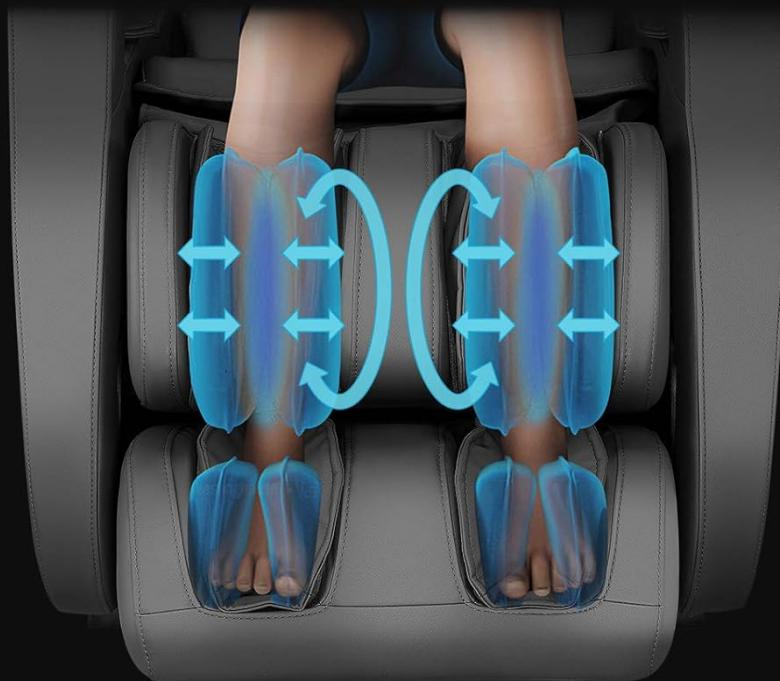

This image displays the convenient quick-access control panel located on the armrest, allowing for easy adjustments during a massage session.

5.2 Voice Control

The iRest Massage Chair features intelligent AI voice control. Simply speak clear commands to initiate massage programs, adjust settings, or stop the massage without needing to use physical buttons.