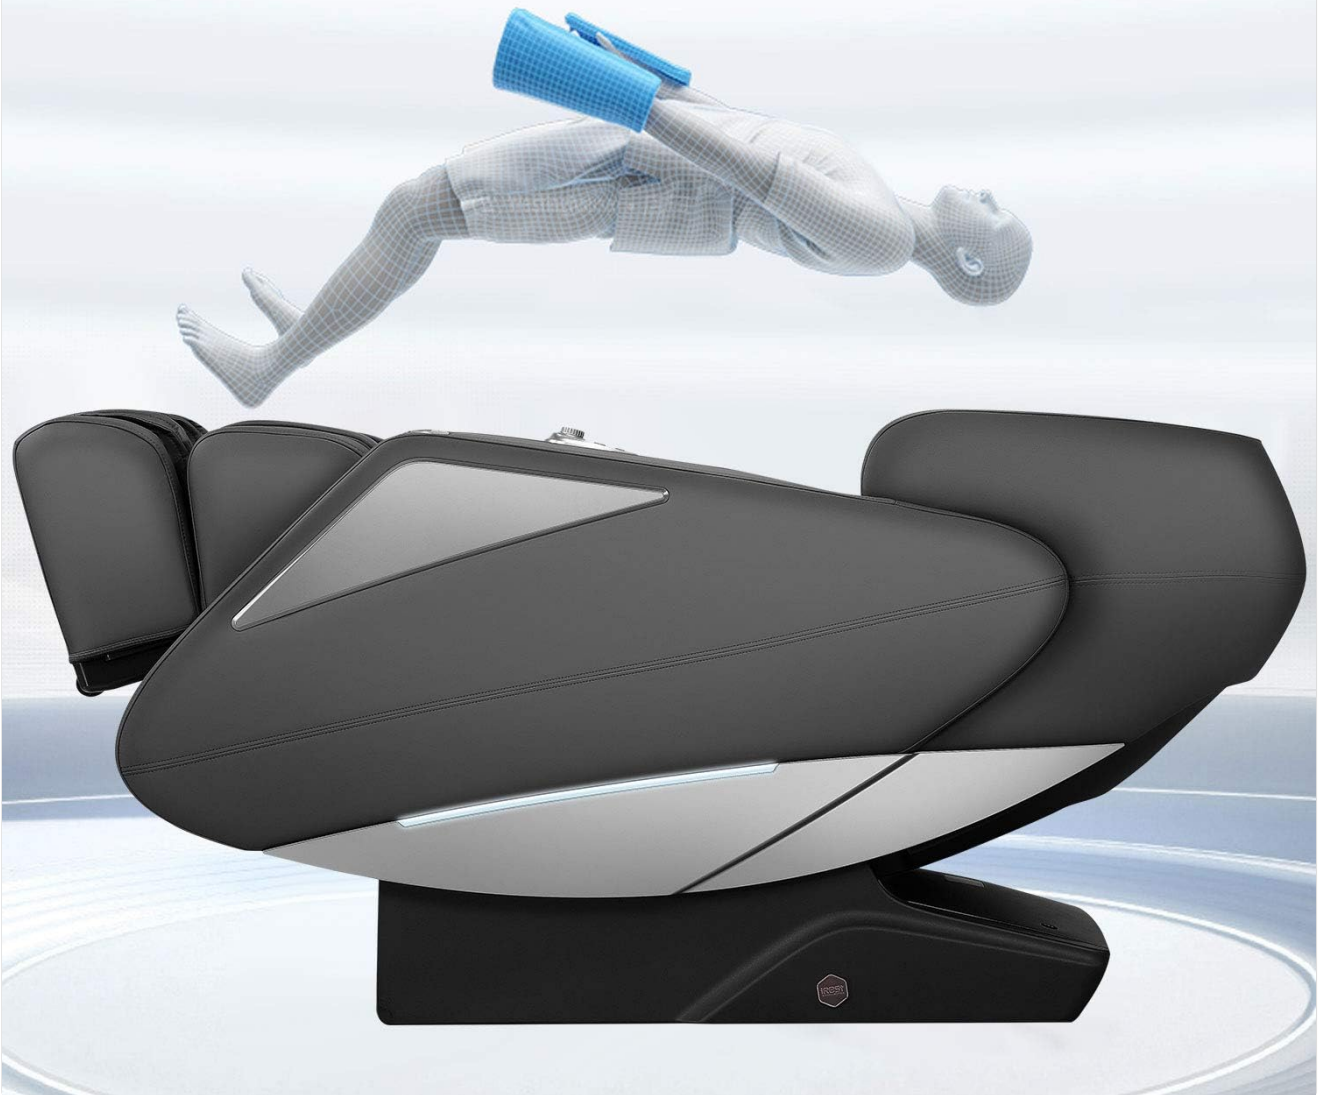

#### 3.1 Components

The iRest Massage Chair is designed for comprehensive body relaxation, integrating advanced massage technologies.

This image shows the iRest Massage Chair in use, highlighting its ergonomic design and comfortable seating position.

## 5.2 Voice Control

The iRest Massage Chair features intelligent AI voice control. Simply speak clear commands to initiate massage programs, adjust settings, or stop the massage without needing to use physical buttons.

# Easily Control Your Massage by Simply Telling A321

This image illustrates the voice control feature, showing how users can easily command the chair without needing to use physical buttons.

# Yoga Stretch Function

This diagram visually represents the yoga stretching function, where the chair gently stretches the user's body to improve flexibility.