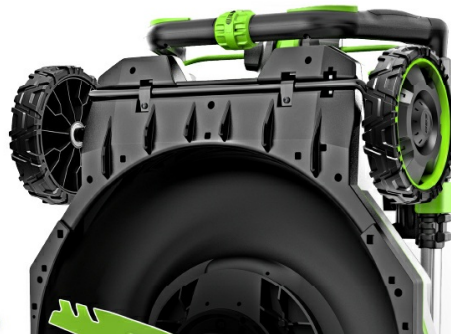

3. Blade System Selection

Your mower features the Select Cut™ Multi-Blade Cutting System. It includes three interchangeable lower blades and one upper blade. The Mulching Blade is pre-installed and ideal for weekly mulching. For bagging, use the High Lift Bagging Blade for extra suction. The Extended Runtime Blade provides an optimal balance of cut quality and runtime. Change blades as needed based on your desired cutting performance.

CUSTOMIZE YOUR CUT

The Select Cut™ Multi-Blade Cutting System is equipped with three interchangeable lower blades: the Mulching Blade, High-Lift Bagging Blade, and Extended Runtime Blade.

1 MULCHING BLADE

The Mulching Blade comes installed on the mower and is ideal for weekly mulching, giving you the mulching quality you would expect from a high-end gas lawn mower.

The Select Cut Multi-Blade System allows for customized cutting.

2 HIGH-LIFT BAGGING BLADE

The High Lift Bagging Blade provides extra suction ideal for bagging, minimizing grass clippings left behind.

3 EXTENDED RUNTIME BLADE

The Extended Runtime Blade provides an optimal balance of cut quality and runtime for all around performance.