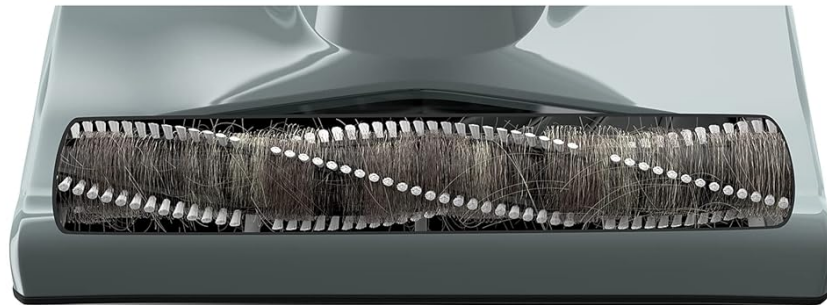

MODEL: 31269

1. OVERVIEW

Product Description

The BISSELL MultiClean Allergen Pet is a lightweight pet vacuum designed for convenient usage to keep up with pet hair. This vacuum combines powerful pet features such as the Tangle-Free Brush Roll and One Touch Easy Empty in a lightweight design with a Sealed HEPA Allergen System to trap fine dust and allergens. Its compact foot is engineered to maximize maneuverability and clean in tight spaces, making it ideal for pet owners.

**HEPA SEALED
ALLERGEN SYSTEM**

Traps 99.97% of Dust & Allergens*

*Tested per ASTM F1977 at 0.3 microns.

Image 4: The HEPA Sealed Allergen System helps trap dust and allergens.

Brush Roll Cleaning

The Tangle-Free Brush Roll is designed to minimize hair wrap, but occasional inspection and cleaning are recommended. Turn off and unplug the vacuum before checking the brush roll. Remove any tangled hair, strings, or debris that may have accumulated around the brush roll to ensure it spins freely and effectively.

VS

Tangle-Free Brush Roll Minimizes Hair Wrap

Image 5: The Tangle-Free Brush Roll minimizes hair wrap for consistent performance.

5. TROUBLESHOOTING

Problem	Possible Cause	Solution
No Power	Vacuum not plugged in; Blown fuse/tripped breaker.	Ensure plug is firmly in outlet; Check household fuse/breaker.
Poor Suction	Dirt tank full; Clogged filter; Hose/foot clogged.	Empty dirt tank; Clean or replace filter; Clear any obstructions from hose or foot.
Brush Roll Not Spinning	Obstruction in brush roll area; Belt broken.	Turn off and unplug, then remove debris from brush roll; Contact customer support if belt is broken.
Vacuum is heavy/hard to maneuver	Not utilizing swivel steering effectively.	Practice using the swivel steering for easier navigation around obstacles.