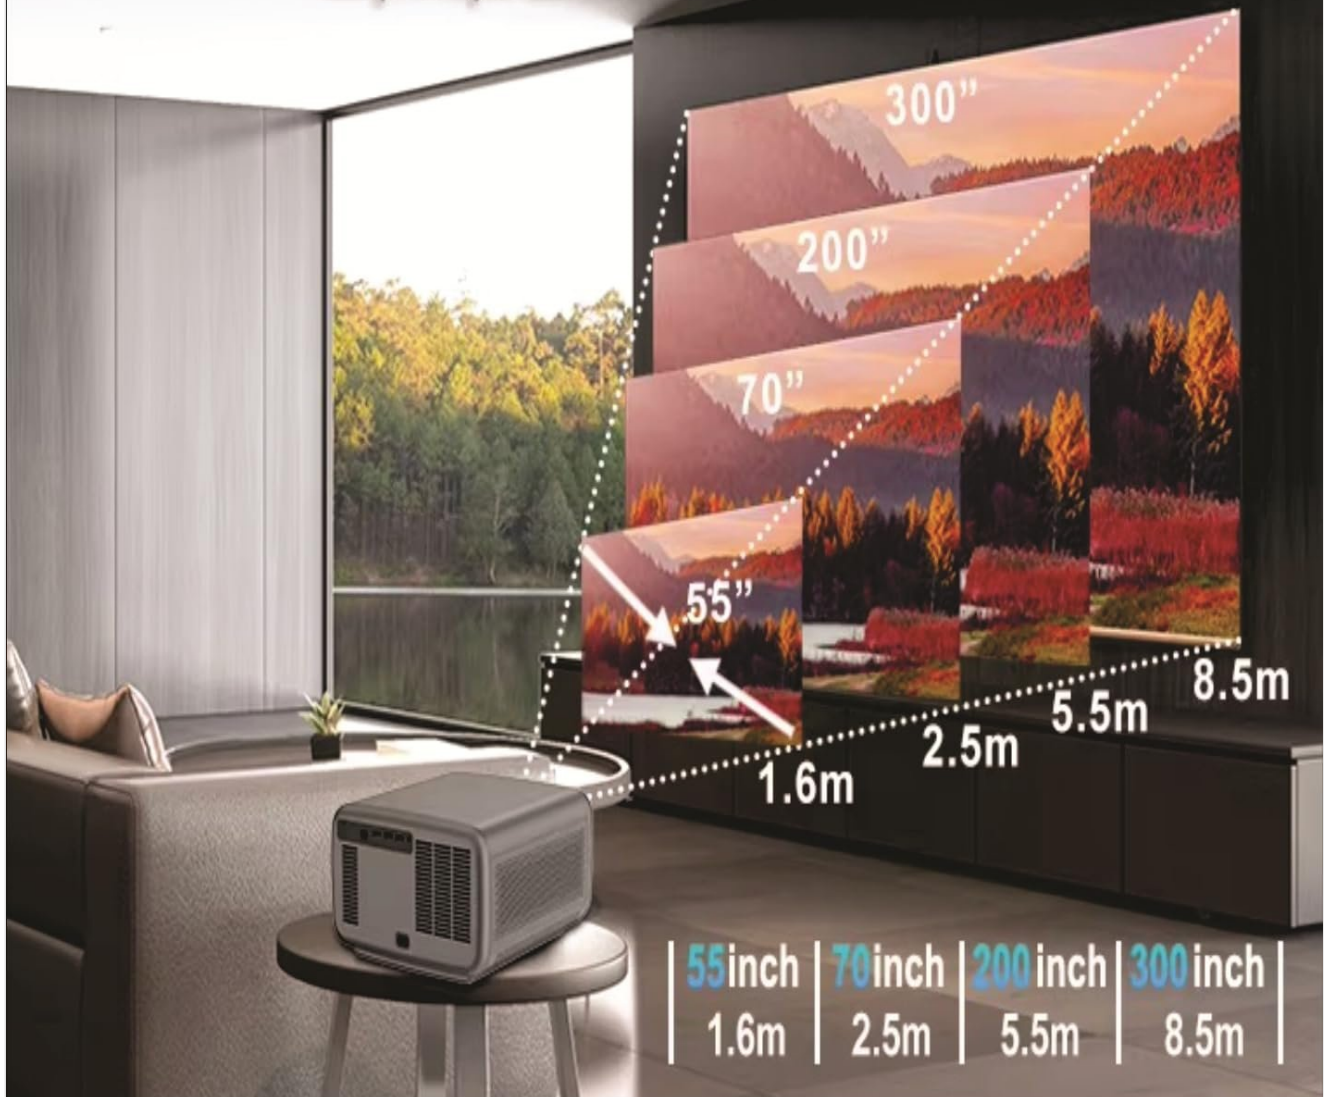

1.27:1 Throw Ratio

Large images can be achieved in small rooms

Image: Diagram showing the 1.27:1 throw ratio, indicating distances for various screen sizes from 55 to 300 inches.

4.2 Power Connection

1. Connect the power cord to the projector's power input.
2. Plug the other end of the power cord into a suitable electrical outlet.