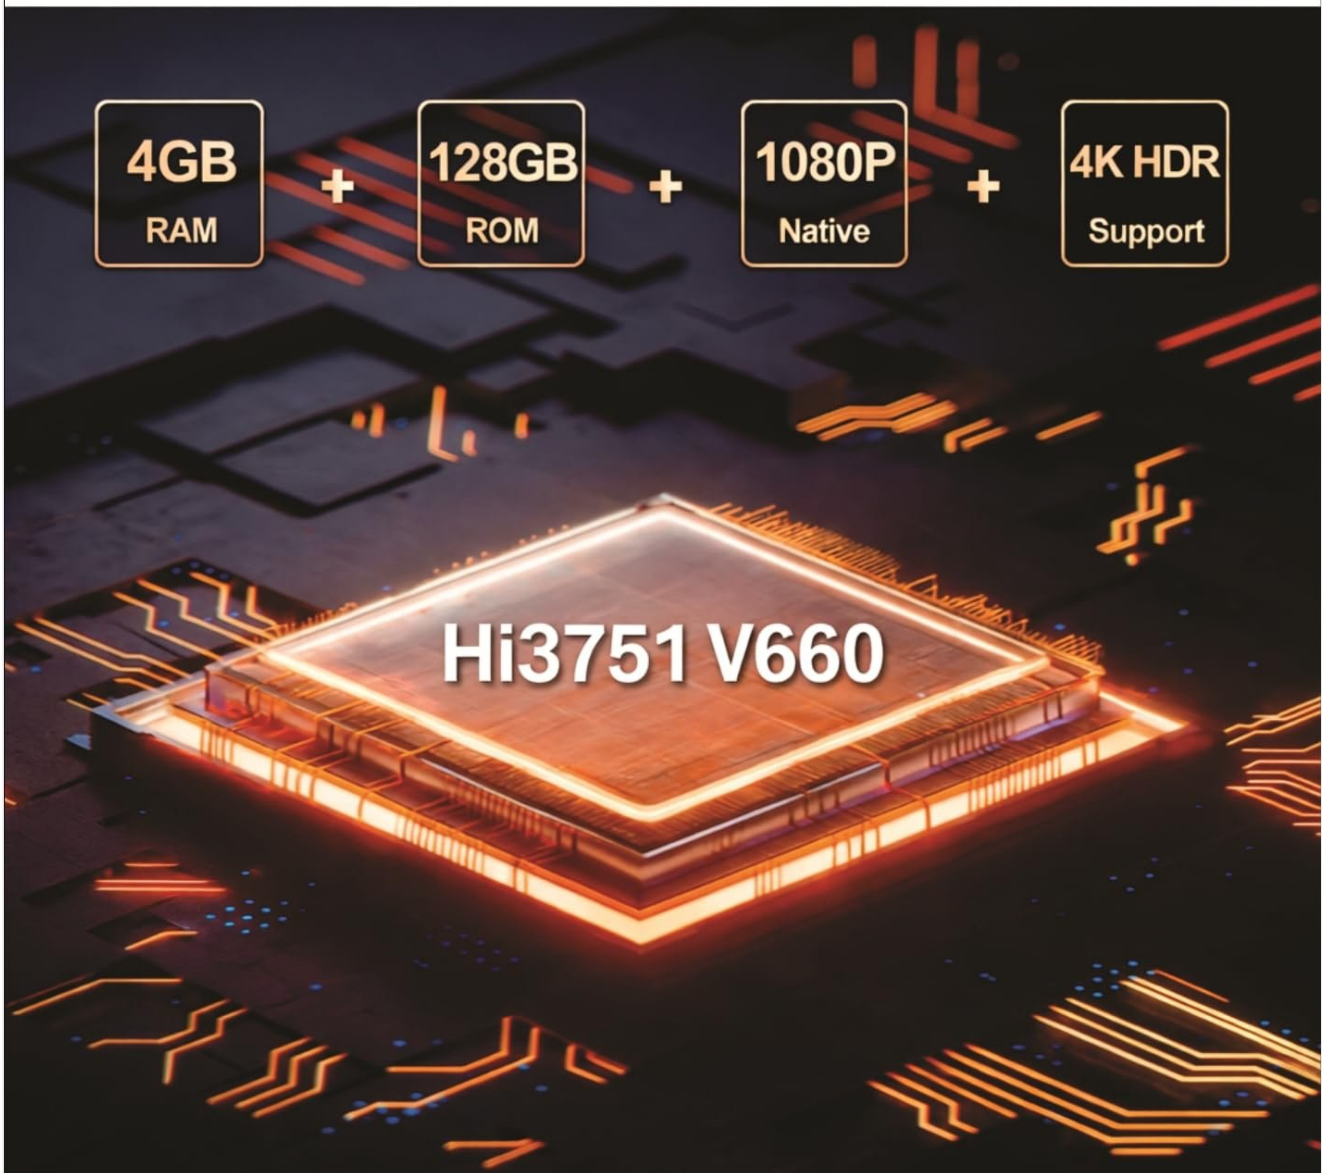

BORSSO ULTIMA CURVE ULTRA

BORSSO Ultima Curve Ultra 4K Projector User Manual

Model: ULTIMA CURVE ULTRA

1. INTRODUCTION

The BORSSO Ultima Curve Ultra is an advanced 4K Ultra HD projector designed for a superior home theater and professional presentation experience. Featuring Android 15, 4GB RAM, 128GB ROM, 4K HDR10+ support, MEMC technology, and 3500 ANSI lumens brightness, this projector delivers vivid and smooth visuals. This manual provides essential information for setting up, operating, and maintaining your projector.

Feature	Specification
Audio	10W×3 Stereo DSP Speakers with 3D Surround Sound (Bass Diaphragm)
Special Features	4K Ultra HD, HDR10+, MEMC, Closed Engine, Full Auto Projection (Focus+Keystone+Obstacle Avoidance+Tilt)
Item Dimensions (L x W x H)	26L x 15W x 26H Centimeters
Item Weight	4 Kilograms

Powerful Chip Configuration

Image: Details of the projector's powerful chip configuration, including 4GB RAM, 128GB ROM, Native 1080P, 4K HDR Support, and the Hi3751 V660 chipset.

12. WARRANTY & SUPPORT