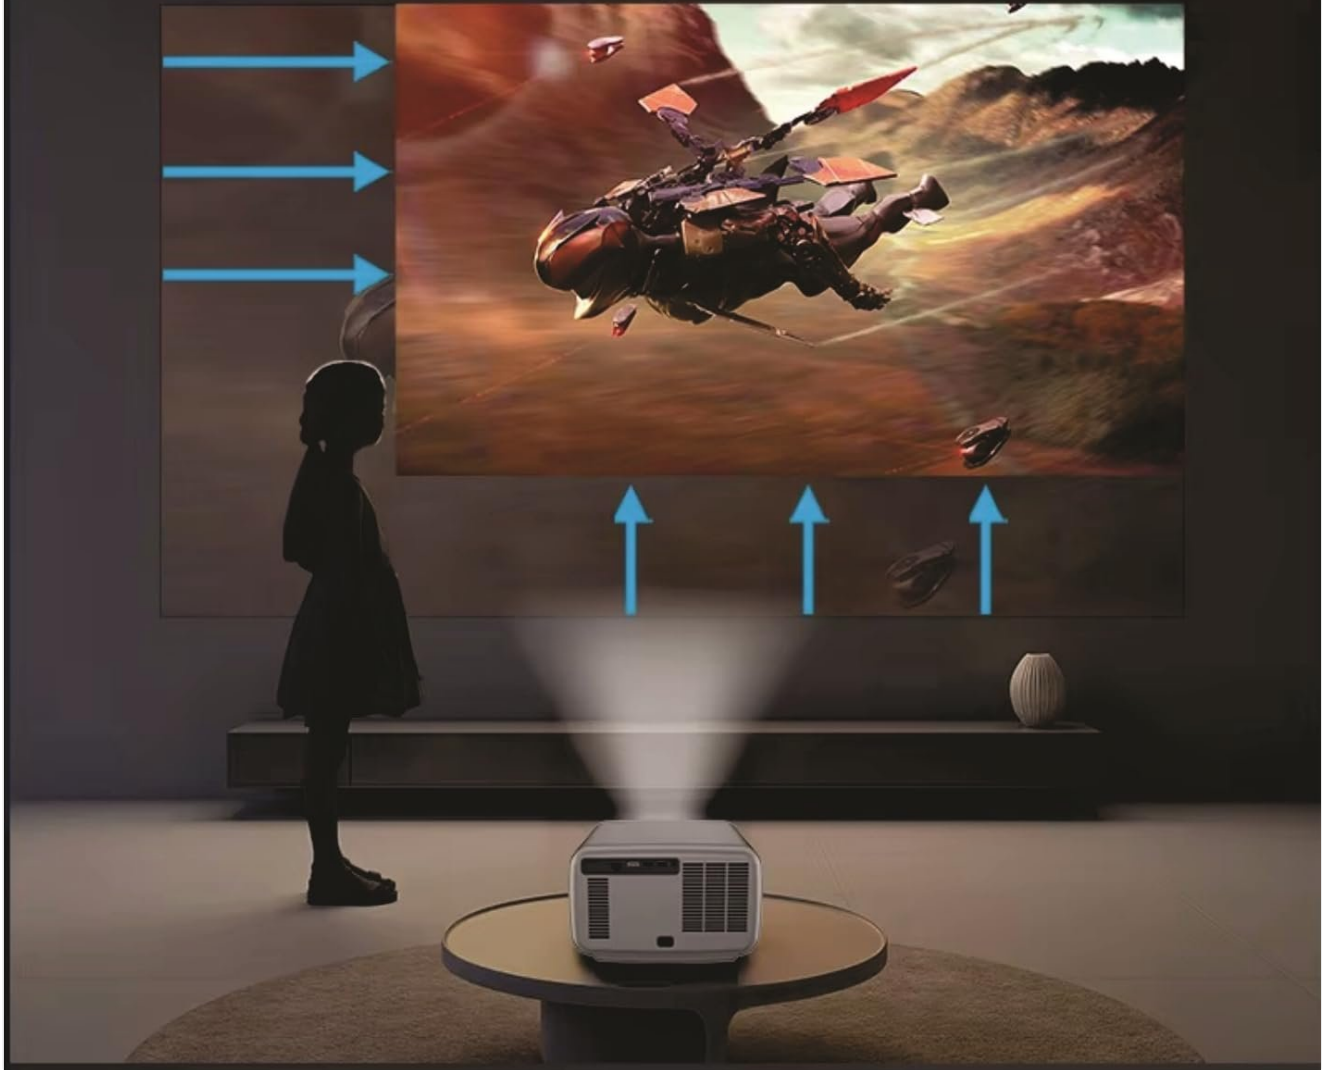

The projector features an AI-based Smart Algorithm 3.0 for full automatic projection adjustments:

- **Auto Focus:** Automatically adjusts the image clarity.
- **Auto Keystone:** Corrects trapezoidal distortion for a perfectly rectangular image.
- **Obstacle Avoidance:** Scans the projection surface and automatically adjusts to avoid obstacles.
- **Auto Tilt:** Adjusts the projection angle for optimal viewing.

Automatic Avoidance Of Obstacles

The new image perception algorithm will scan and calculate the projected surface, automatically avoid obstacles in the projection area, and select the best projection picture

Image: Illustration of the automatic obstacle avoidance system, where the projector intelligently adjusts its output to bypass objects in the projection path.

7.2 HDR10+ and MEMC

- **HDR10+:** Provides enhanced contrast and color depth. You can toggle HDR effects On or Off in the settings.
- **MEMC:** Improves motion smoothness in fast-action scenes by inserting intermediate frames, reducing blur and judder.