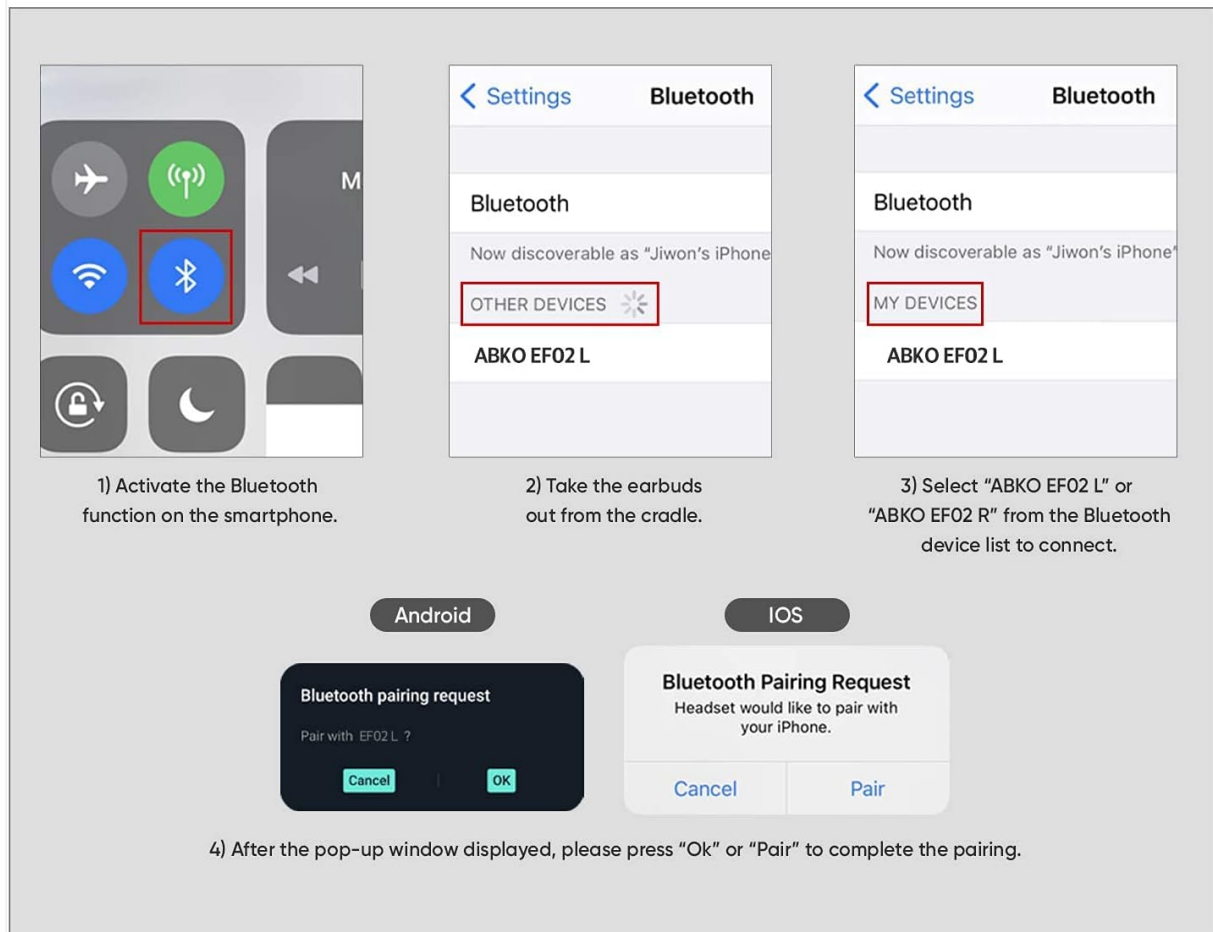

4

Cradle
rechargeable
times

Image: Long-lasting playtime with wireless and USB-C charging.

Image: IPX5 waterproof rating for active use.

3. SETUP AND INITIAL USE

Charging the Earbuds and Cradle

Before first use, ensure the charging cradle is fully charged. Remove any protective film from the earbuds' charging contacts. The cradle supports both USB-C cable charging and wireless charging.

- **Cradle Charging Time:** Approximately 1.5 hours.
- **Earbud Charging Time:** Approximately 1 hour.

Pairing the Earbuds

Follow these steps to pair your ABKO EF02 earbuds with your device:

1. Activate the Bluetooth function on your smartphone or device.
2. Take both earbuds out of the charging cradle. They will automatically enter pairing mode.
3. On your device's Bluetooth list, select "ABKO EF02 L" or "ABKO EF02 R" to connect.
4. If a pop-up window appears for pairing confirmation, press "Ok" or "Pair" to complete the connection.

After the initial pairing, the earbuds will automatically connect to your device when the cradle is opened, provided

Bluetooth is active on your device.

HOW TO PAIR THE EARBUDS

When using for the first time, take out the earbuds from the cradle and remove the protective film on the earbuds' charging contacts. Then please charge the earbuds fully before using them.