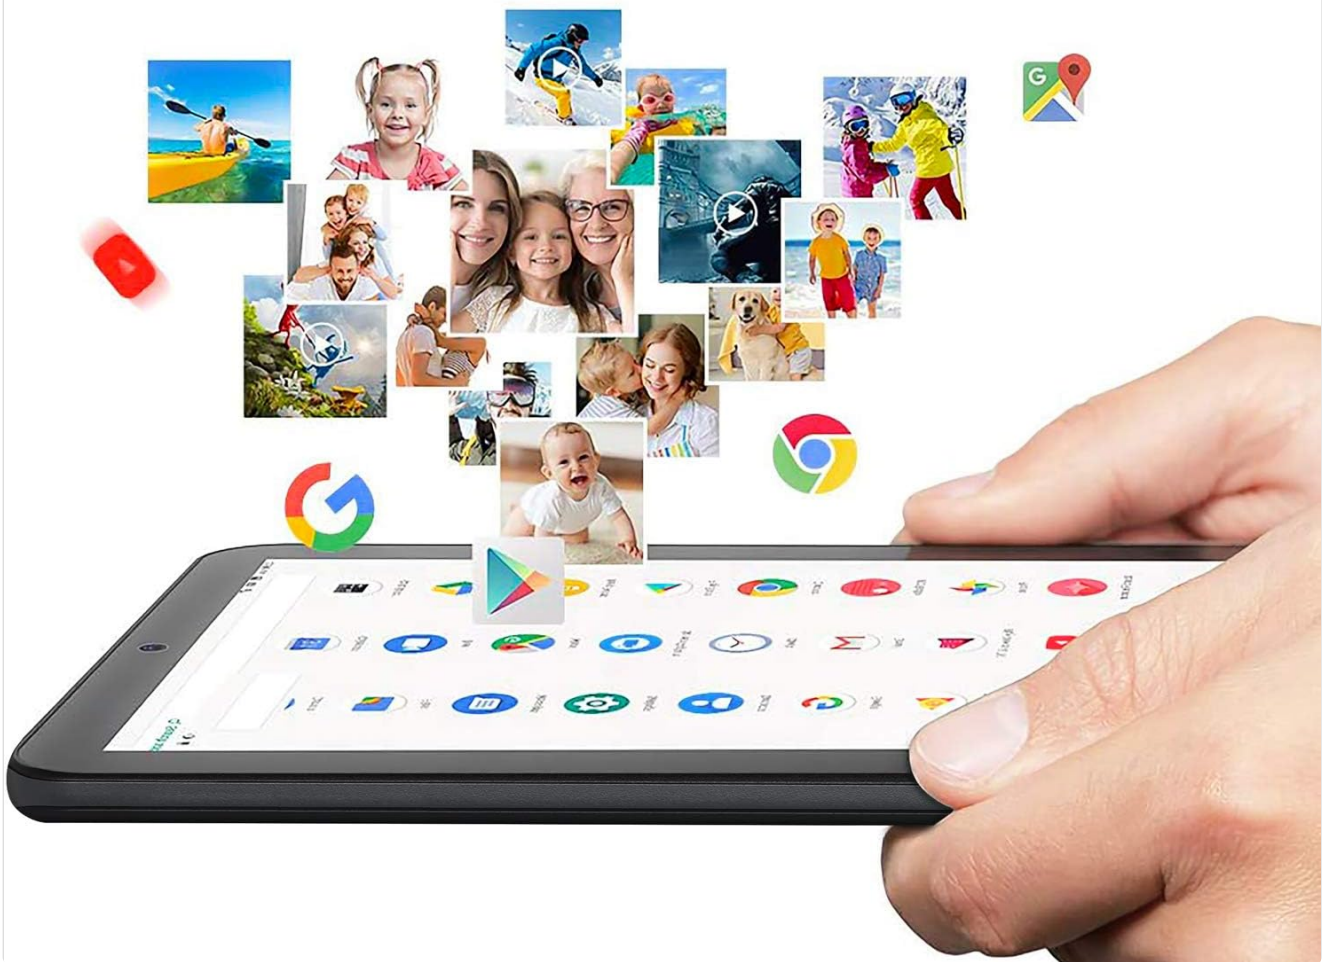

「Android 10 Go」 is Android's lightweight operating system. It makes the user experience faster, safer, and smoother, and also saves mobile data. When opening opens, the reaction speed is almost 10% faster than that of the previous generation, Android 9.

Figure 3: Android 10 Go Interface

Camera Usage

The tablet features both front (2.0 MP) and rear (5.0 MP) cameras.

1. Open the **Camera** app.
2. Tap the camera switch icon to toggle between front and rear cameras.
3. Tap the shutter button to take a photo or start/stop video recording.